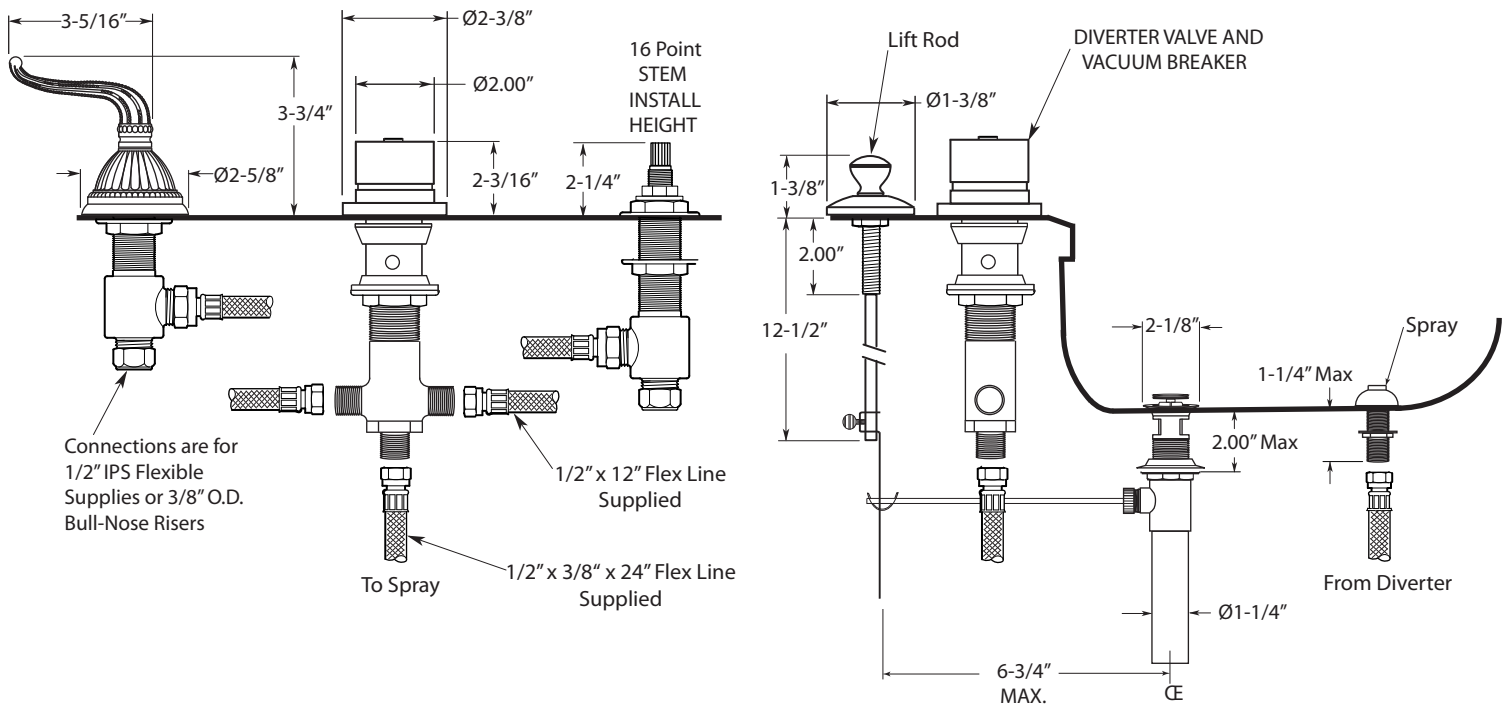

Specifications

Series 1200/2200

**3-Hole Bidet Faucet
Jefferson Elite Handle**

1.005290

FEATURES:

- All brass construction.
- Hot & Cold valves and Diverter require 1-1/4" holes Max.
- Includes pop-up drain assembly with overflow. Longer ball rod available on request, P/N: APS.11.019
- Integral vacuum breaker with transfer valve
- Diverter controls water flow between douche spray & flushing rim
- Flexible hose connections supplied.
- Quarter turn ceramic disc valve cartridge.
- Available in all finishes. Warranty varies according to finish selection.
- Certified to meet and exceed the following codes and standards:
ASME A112.18.1-2005/CSAB125.1-2005

Note: Measurements are subject to change or cancellation. No responsibility is assumed for use of superseded or voided pages.