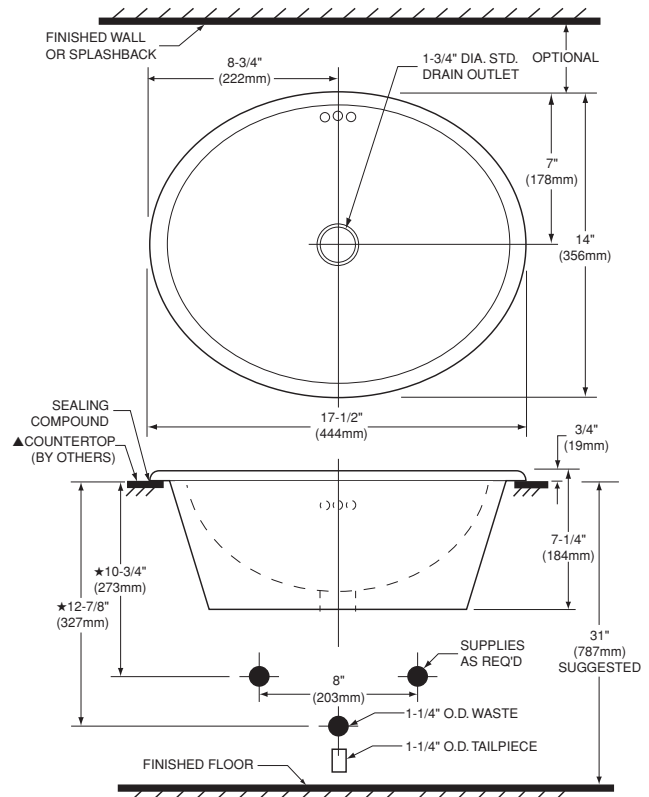

PLATEAU COUNTERTOP LAVATORY, MODEL 10210

- Clean, contemporary design
- Vitreous china construction
- Full color range (see Price Book)
- With integral overflow
- Self-rimming installation
- Cutout template included
- Less fittings deck (counter-mounted fittings)

Nominal Overall Dimensions:

17-1/2" x 14" (444 x 356mm)

Bowl Inside Dimensions:

15-1/4" (387mm) wide

12" (305mm) front to back

5-1/4" (133mm) depth

Fixture Dimensions conform to ANSI Standard
A112.19.2M

To Be Specified

- Color:
- Faucet:
- Faucet Finish:
- Supplies:
- 1-1/4" Trap:
- Nipple:

Countertop Lavatories

NOTES:

- ★ DIMENSIONS SHOWN FOR LOCATION OF SUPPLIES AND "P" TRAP ARE SUGGESTED.
- ▲ FOR COUNTERTOP CUTOUT AND INSTALLATION INSTRUCTIONS, USE TEMPLATE SUPPLIED WITH LAVATORY. FITTINGS NOT INCLUDED AND MUST BE ORDERED SEPARATELY.

IMPORTANT: Dimensions of fixtures are nominal and may vary within the range of tolerances established by ANSI Standard A112.19.2M. These measurements are subject to change or cancellation. No responsibility is assumed for use of superseded or voided pages.