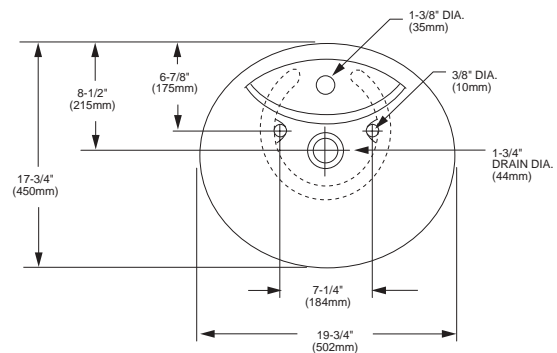

### Nominal Overall Dimensions:

19-3/4" x 17-3/4" (502 x 450mm)  
7-1/4" (185mm) height above counter

### Bowl Inside Dimensions:

14-1/2" x 10-1/2" (368 x 267mm)  
6" (152mm) deep

### Fixture Dimensions conform to ANSI Standard

A112.19.9M

Shown with Iperbole faucet (5131.101.002)

### NOTES:

★ DIMENSIONS SHOWN FOR LOCATION OF SUPPLIES AND "P" TRAP ARE SUGGESTED.

▲ FOR COUNTERTOP CUTOUT, REFER TO INSTALLATION INSTRUCTIONS SUPPLIED WITH LAVATORY. FITTINGS NOT INCLUDED AND MUST BE ORDERED SEPARATELY.