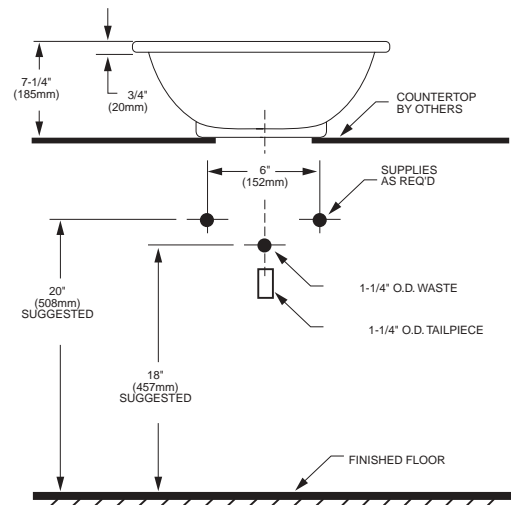

### Nominal Overall Dimensions:

19-3/4" x 17-3/4" (502 x 450mm)  
7-1/4" (185mm) height above counter

### Bowl Inside Dimensions:

14-1/2" x 10-1/2" (368 x 267mm)  
6" (152mm) deep

### Fixture Dimensions conform to ANSI Standard

A112.19.9M

Shown with Iperbole faucet (5131.101.002)

### NOTES:

★ DIMENSIONS SHOWN FOR LOCATION OF SUPPLIES AND "P" TRAP ARE SUGGESTED.

▲ FOR COUNTERTOP CUTOUT, REFER TO INSTALLATION INSTRUCTIONS SUPPLIED WITH LAVATORY. FITTINGS NOT INCLUDED AND MUST BE ORDERED SEPARATELY.