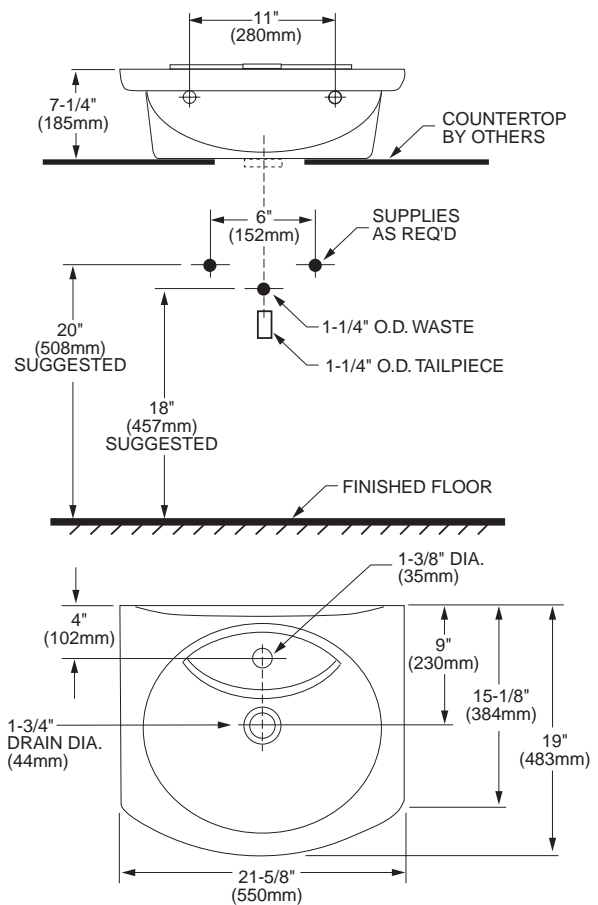

### Nominal Overall Dimensions:

21-5/8" x 19" (550 x 483mm)

7-1/4" (185mm) height above counter

### Bowl Inside Dimensions:

14-1/2" x 10-1/2" (368 x 267mm)

6" (152mm) deep

### Fixture Dimensions conform to ANSI Standard

A112.19.9M

Shown with Iperbole faucet (5131.101.002)

IMPORTANT: Dimensions of fixtures are nominal and may vary within the range of tolerances established by ANSI Standard A112.19.9M. These measurements are subject to change or cancellation. No responsibility is assumed for use of superseded or voided pages.