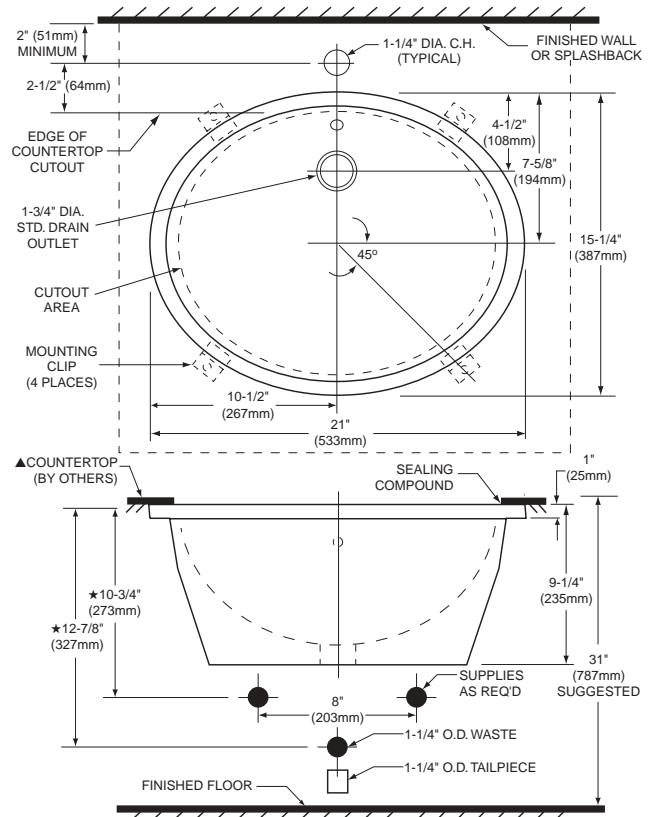

SAFFORD UNDERCOUNTER LAVATORY, MODEL 11040

- Clean, contemporary design
- Vitreous china construction
- Full color range (see Price Book)
- With integral overflow
- Rim for undercounter mounting
- Supplied with mounting kit #047194-007A
- Less fittings deck (counter-mounted fittings)

Nominal Overall Dimensions:

21" x 15-1/4" (533 x 387mm)

Bowl Inside Dimensions:

18-1/4" (463mm) wide

12-3/4" (343mm) front to back

7" (146mm) depth

Fixture Dimensions conform to ANSI Standard

A112.19.2M

Undercounter Lavatories

To Be Specified

- Color:
- Faucet:
- Faucet Finish:
- Supplies:
- 1-1/4" Trap:
- Nipple:

NOTES:

★ DIMENSIONS SHOWN FOR LOCATION OF SUPPLIES AND "P" TRAP ARE SUGGESTED.

▲ FOR COUNTERTOP CUTOUT, USE BASIN AS A TEMPLATE TO DETERMINE PROPER SHAPE AND CUT COUNTERTOP OPENING 1-1/2" (38mm) INSIDE BASIN CONTOUR.

FITTINGS NOT INCLUDED AND MUST BE ORDERED SEPARATELY.

UNDERCOUNTER MOUNTING KIT AND INSTALLATION INSTRUCTIONS SUPPLIED WITH LAV.

IMPORTANT: Dimensions of fixtures are nominal and may vary within the range of tolerances established by ANSI Standard A112.19.2M. These measurements are subject to change or cancellation. No responsibility is assumed for use of superseded or voided pages.