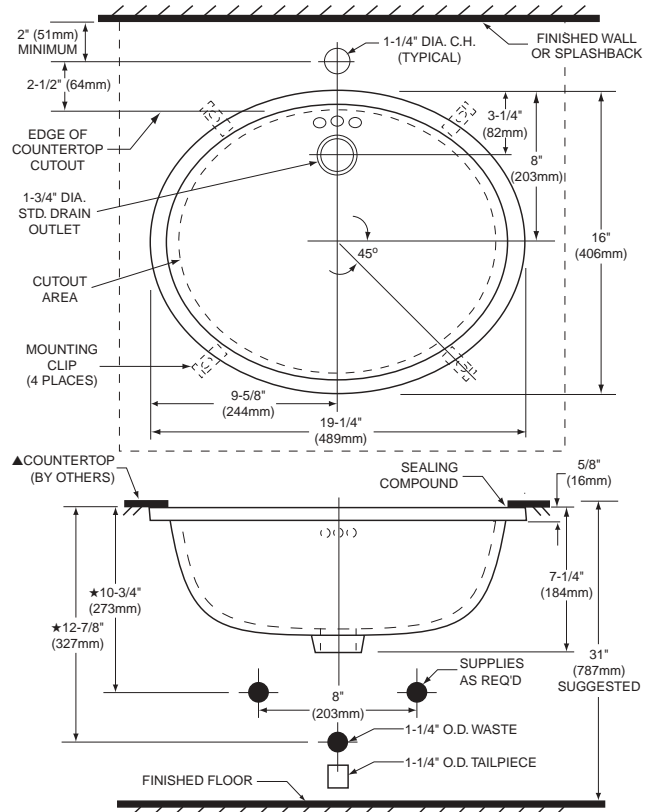

### Nominal Overall Dimensions:

19-1/4" x 16" (489 x 406mm)

### Bowl Inside Dimensions:

17-1/4" (438mm) wide

14" (356mm) front to back

5-1/2" (140mm) depth

### Fixture Dimensions conform to ANSI Standard

A112.19.2M

### NOTES:

★ DIMENSIONS SHOWN FOR LOCATION OF SUPPLIES AND "P" TRAP ARE SUGGESTED.

▲ FOR COUNTERTOP CUTOUT, USE BASIN AS A TEMPLATE TO DETERMINE PROPER SHAPE AND CUT COUNTERTOP OPENING 1-1/2" (38mm) INSIDE BASIN CONTOUR. FITTINGS NOT INCLUDED AND MUST BE ORDERED SEPARATELY.