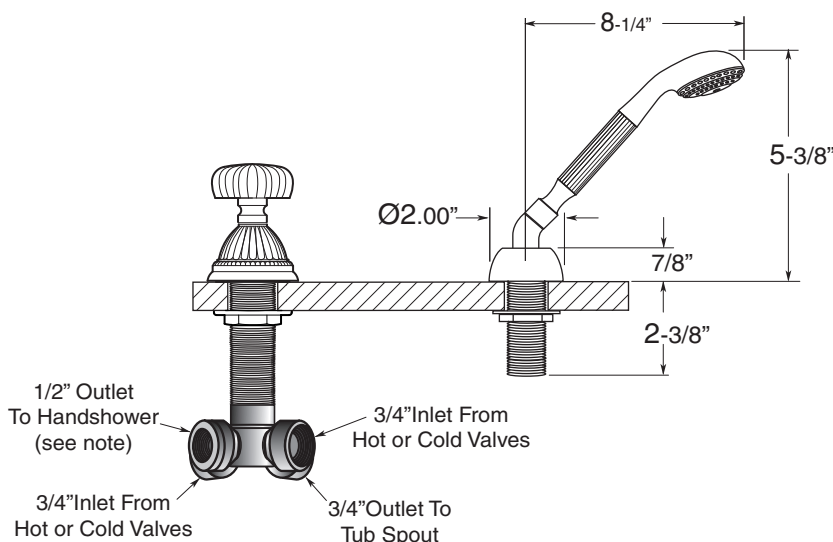

**FEATURES:**

- All brass construction.
- Melon style handle with setscrew attachment.
- 3/4" valve bodies with 1/4-turn ceramic disc cartridge.
- Available in all finishes. Warranty varies according to finish.
- Certified to meet and exceed the following codes and standards:  
ASME A112.18.1-2005/CSAB 125.1-2005

**Specifications**

*Series 1200/2200*

**Madison Elite  
Roman Tub Set with Deckmount  
Handshower and Diverter  
1.124093**

(1.124093T - Trim only)

Spout and valves install through 1-1/4" diameter holes.  
Plumber to provide 3/4" supply lines to valves

NOTE: 1/2" outlet for in-line vacuum breaker (18.10.018), brass coupling (18.10.089), 36" stainless steel high pressure hose (18.15.053) and 60" chrome spiral hose (18.10.016) - INCLUDED

Note: Measurements are subject to change or cancellation. No responsibility is assumed for use of superseded or voided pages.