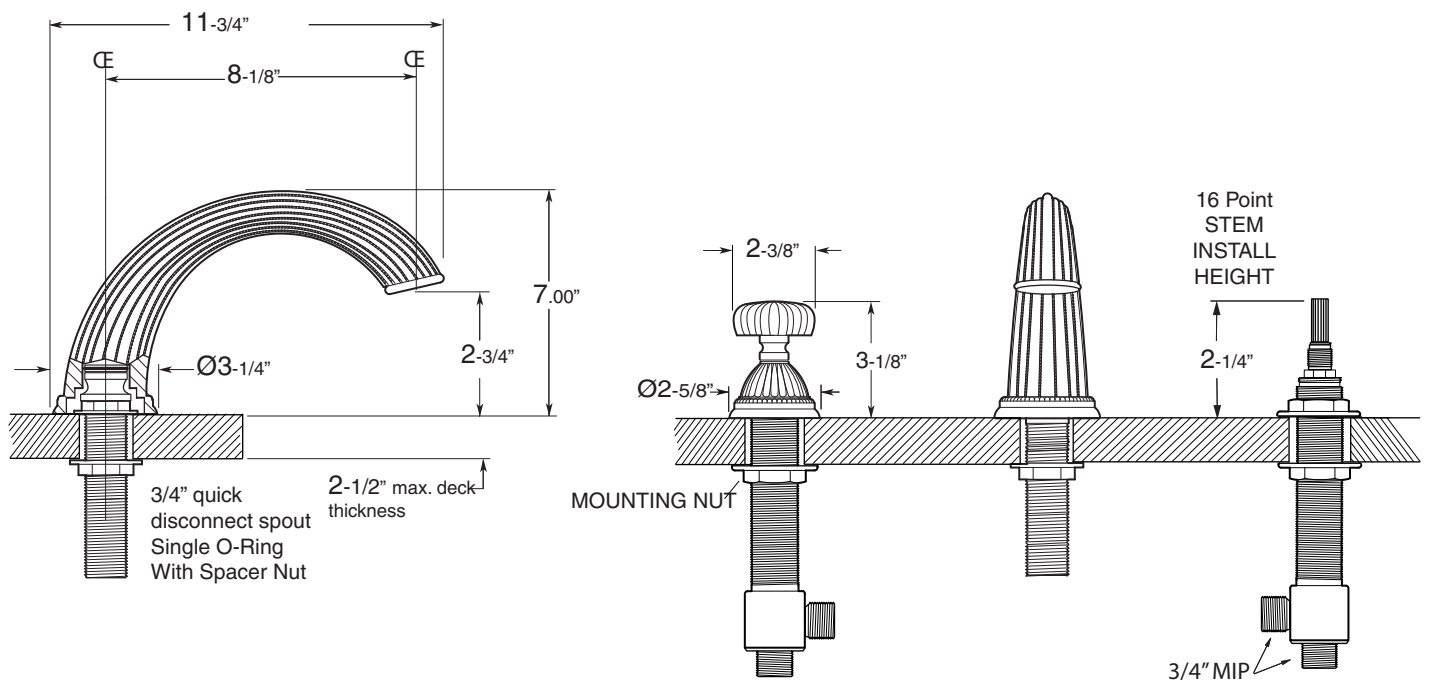

**FEATURES:**

- All brass construction.
- Melon style handle with setscrew attachment.
- 3/4" valve bodies with 1/4-turn ceramic disc cartridge.
- Available in all finishes. Warranty varies according to finish.
- Certified to meet and exceed the following codes and standards:  
ASME A112.18.1-2005/CSAB 125.1-2005

**Specifications**

*Series 1200/2200*

**Madison Elite  
Roman Tub Set with Deckmount  
Handshower and Diverter  
1.124093**

(1.124093T - Trim only)

Spout and valves install through 1-1/4" diameter holes.  
Plumber to provide 3/4" supply lines to valves

NOTE: 1/2" outlet for in-line vacuum breaker (18.10.018), brass coupling (18.10.089), 36" stainless steel high pressure hose (18.15.053) and 60" chrome spiral hose (18.10.016) - INCLUDED

Note: Measurements are subject to change or cancellation. No responsibility is assumed for use of superseded or voided pages.