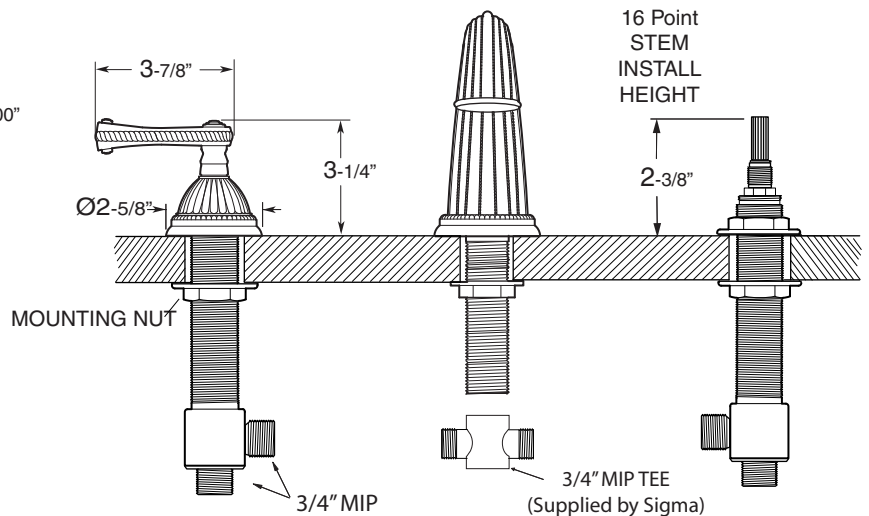

Specifications

*Series 1200/2200*

Devon

Roman Tub Set

1.124577

(1.124577T - Trim only)

**FEATURES:**

- All brass construction.
- Curved rope lever style handles with top screw attachment.
- 3/4" valve bodies with 1/4-turn ceramic disc cartridge.
- Available in all finishes. Warranty varies according to finish.
- Certified to meet and exceed the following codes and standards:  
ASME A112.18.1-2005/CSAB 125.1-2005

**NOTE:** Spout and valves install through  $1\text{-}1/4\text{'}$  diameter holes.  
Plumber to provide  $3/4\text{'}$  supply lines to valves