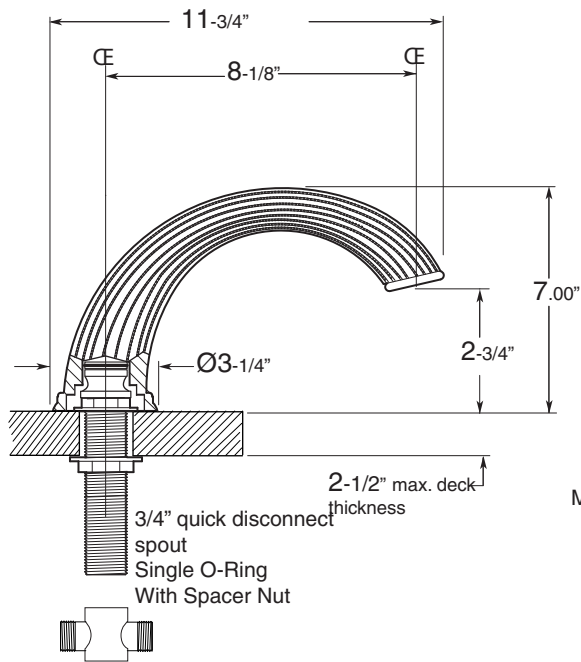

Specifications

*Series 1200/2200*

Devon

Roman Tub Set

1.124577

(1.124577T - Trim only)

**FEATURES:**

- All brass construction.
- Curved rope lever style handles with top screw attachment.
- 3/4" valve bodies with 1/4-turn ceramic disc cartridge.
- Available in all finishes. Warranty varies according to finish.
- Certified to meet and exceed the following codes and standards:  
ASME A112.18.1-2005/CSAB 125.1-2005

**NOTE:** Spout and valves install through  $1\text{-}1/4\text{'}$  diameter holes.  
Plumber to provide  $3/4\text{'}$  supply lines to valves