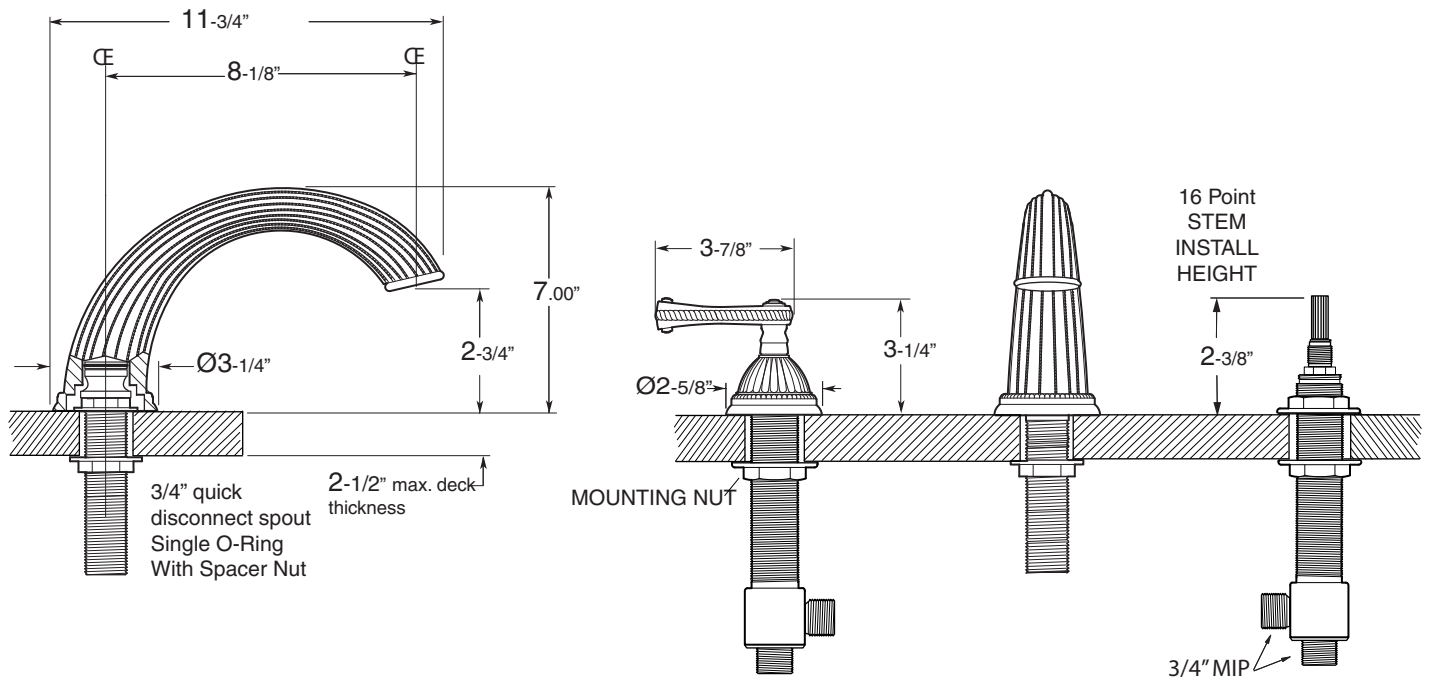

FEATURES:

- All brass construction.
- Curved rope lever style handles with top screw attachment.
- 3/4" valve bodies with 1/4-turn ceramic disc cartridge.
- Available in all finishes. Warranty varies according to finish.
- Certified to meet and exceed the following codes and standards:
ASME A112.18.1-2005/CSAB 125.1-2005

Specifications
Series 1200/2200

Devon
Roman Tub Set with Deckmount
Handshower and Diverter
1.124593

(1.124593T - Trim only)

Spout and valves install through 1-1/4" diameter holes.
Plumber to provide 3/4" supply lines to valves

NOTE: 1/2" outlet for in-line vacuum breaker (18.10.018), brass coupling (18.10.089), 36" stainless steel high pressure hose (18.15.053) and 60" chrome spiral hose (18.10.016) - INCLUDED

Note: Measurements are subject to change or cancellation. No responsibility is assumed for use of superseded or voided pages.