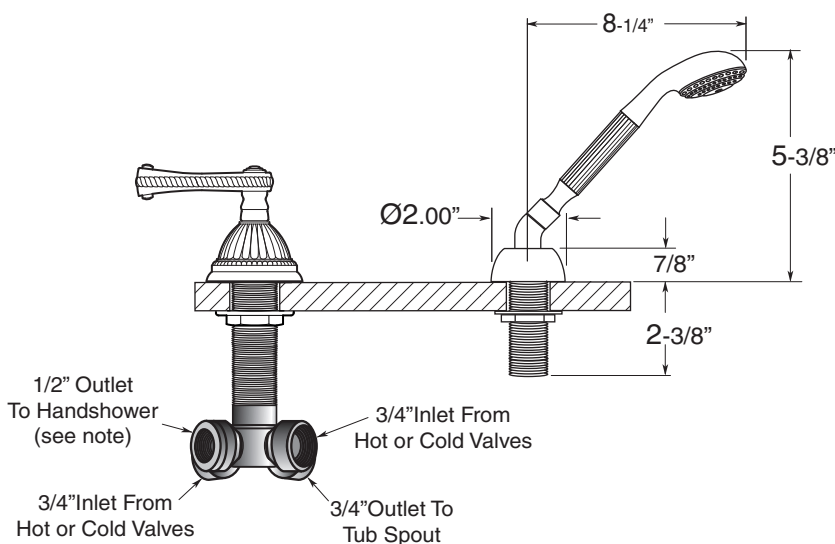

FEATURES:

- All brass construction.
- Curved rope lever style handles with top screw attachment.
- 3/4" valve bodies with 1/4-turn ceramic disc cartridge.
- Available in all finishes. Warranty varies according to finish.
- Certified to meet and exceed the following codes and standards:
ASME A112.18.1-2005/CSAB 125.1-2005

Specifications
Series 1200/2200

Devon
Roman Tub Set with Deckmount
Handshower and Diverter
1.124593

(1.124593T - Trim only)

Spout and valves install through 1-1/4" diameter holes.
Plumber to provide 3/4" supply lines to valves

NOTE: 1/2" outlet for in-line vacuum breaker (18.10.018), brass coupling (18.10.089), 36" stainless steel high pressure hose (18.15.053) and 60" chrome spiral hose (18.10.016) - INCLUDED

Note: Measurements are subject to change or cancellation. No responsibility is assumed for use of superseded or voided pages.