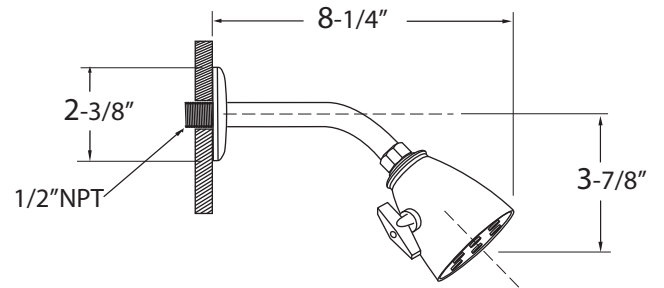

Features:

- Includes 6 Plunger Deluxe Showerhead Set
- Forged brass construction
- Ceramic disk valve cartridge 18.30.865
- Adjustable hot limit safety stop
- Reversible cartridge
- 5.6 GPM @ 45 PSI
- Meets: ASME A112.18.1-2005/CSAB125.1-2005

**SPECIFICATIONS**

Pressure Balance Tub & Shower  
Valve & Trim

1.125268D

Jefferson Elite Handle

(1.125268DT Trim Only)

Cutaway View

Top View

Note: Measurements are subject to change or cancellation. No responsibility is assumed for use of superseded or voided pages.