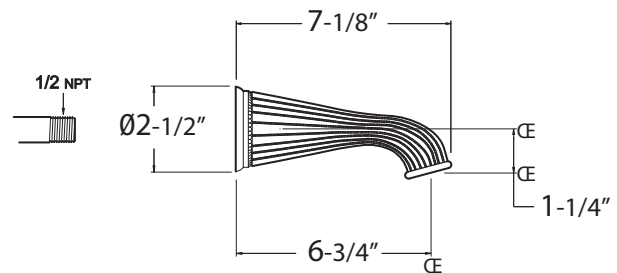

Features:

- Includes 6 Plunger Deluxe Showerhead Set
- Forged brass construction
- Ceramic disk valve cartridge 18.30.865
- Adjustable hot limit safety stop
- Reversible cartridge
- 5.6 GPM @ 45 PSI
- Meets: ASME A112.18.1-2005/CSAB125.1-2005

**SPECIFICATIONS**

Pressure Balance Tub & Shower  
Valve & Trim

1.125268D

Jefferson Elite Handle

(1.125268DT Trim Only)

Cutaway View

Top View

Note: Measurements are subject to change or cancellation. No responsibility is assumed for use of superseded or voided pages.