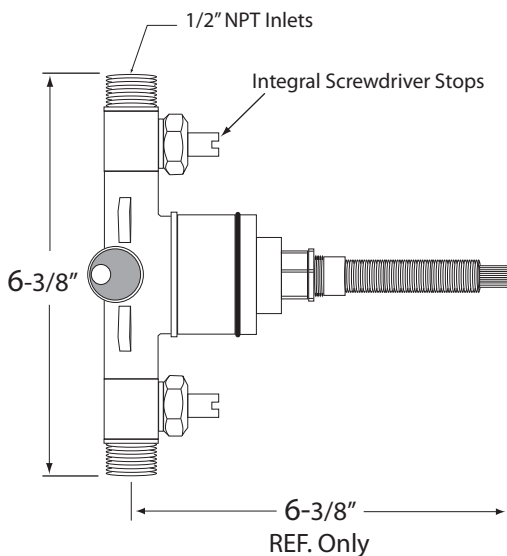

Features:

- Includes 6 Plunger Deluxe Showerhead Set
- Forged brass construction
- Ceramic disk valve cartridge 18.30.865
- Adjustable hot limit safety stop
- Reversible cartridge
- 5.6 GPM @ 45 PSI
- Meets: ASME A112.18.1-2005/CSAB125.1-2005

**SPECIFICATIONS**

Pressure Balance Tub & Shower  
Valve & Trim

1.125268D

Jefferson Elite Handle

(1.125268DT Trim Only)

Cutaway View

Top View

Note: Measurements are subject to change or cancellation. No responsibility is assumed for use of superseded or voided pages.