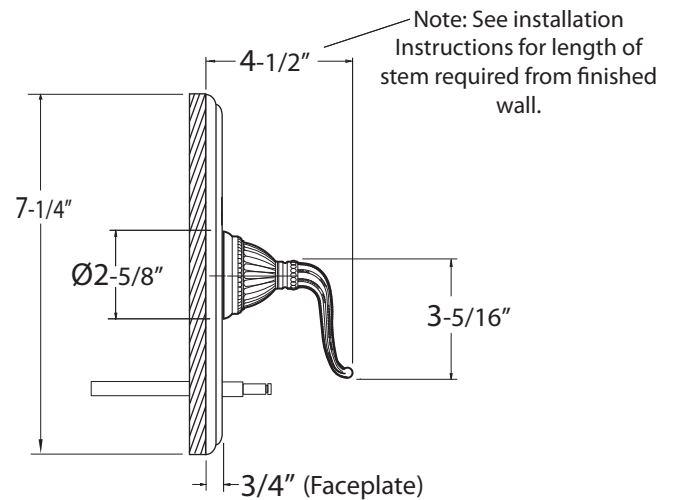

Features:

- Includes 6 Plunger Deluxe Showerhead Set
- Forged brass construction
- Ceramic disk valve cartridge 18.30.865
- Adjustable hot limit safety stop
- Reversible cartridge
- 5.6 GPM @ 45 PSI
- Meets: ASME A112.18.1-2005/CSAB125.1-2005

**SPECIFICATIONS**

Pressure Balance Tub & Shower  
Valve & Trim

1.125268D

Jefferson Elite Handle

(1.125268DT Trim Only)

Cutaway View

Top View

Note: Measurements are subject to change or cancellation. No responsibility is assumed for use of superseded or voided pages.