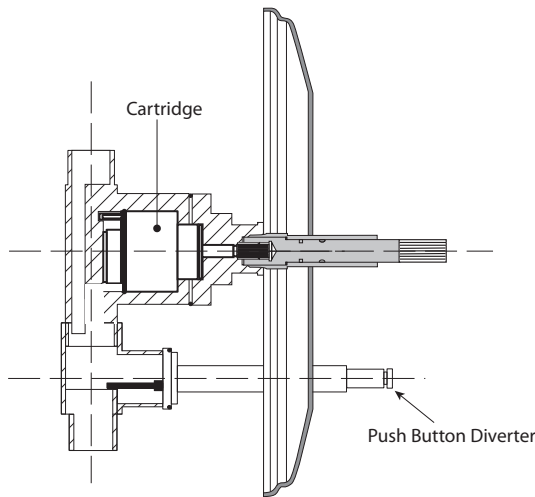

Features:

- Includes 6 Plunger Deluxe Showerhead Set
- Forged brass construction
- Ceramic disk valve cartridge 18.30.865
- Adjustable hot limit safety stop
- Reversible cartridge
- 5.6 GPM @ 45 PSI
- Meets: ASME A112.18.1-2005/CSAB125.1-2005

**SPECIFICATIONS**

Pressure Balance Tub & Shower  
Valve & Trim

1.125268D

Jefferson Elite Handle

(1.125268DT Trim Only)

Cutaway View

Top View

Note: Measurements are subject to change or cancellation. No responsibility is assumed for use of superseded or voided pages.