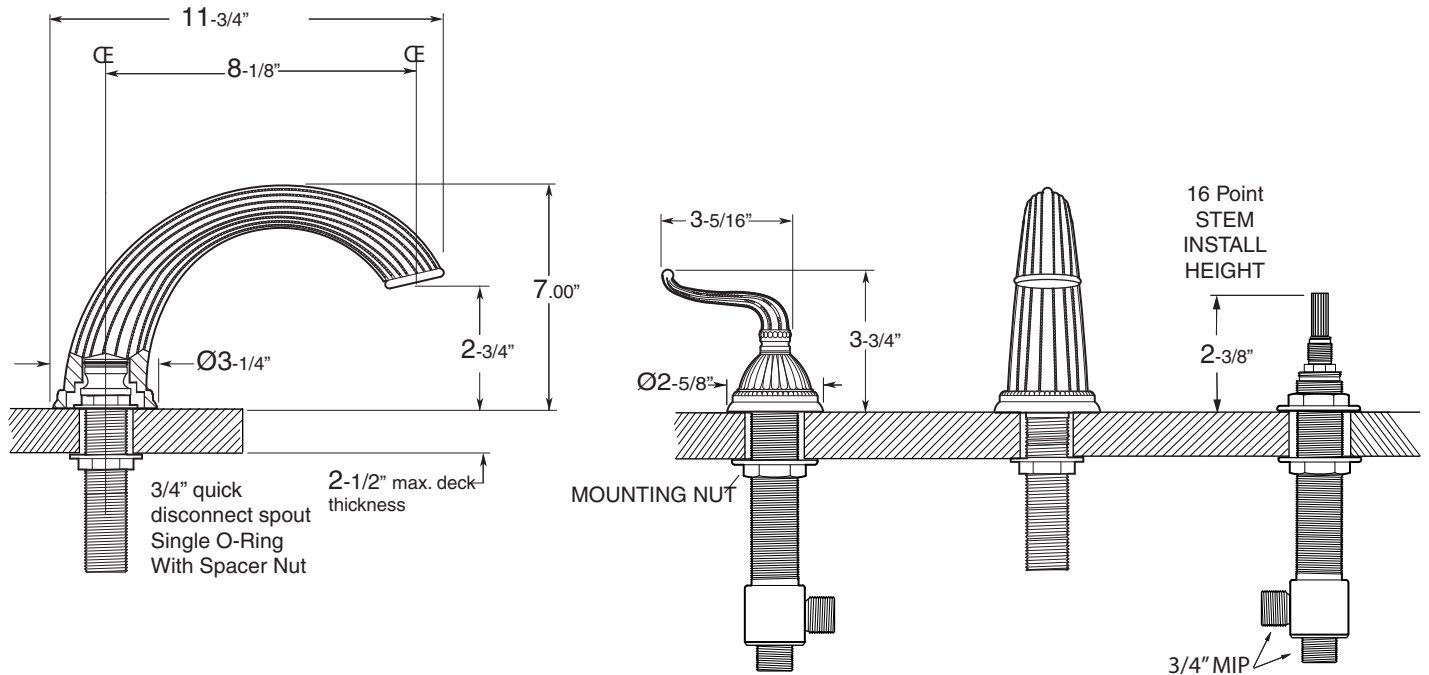

FEATURES:

- All brass construction.
- Chased lever style handles with setscrew attachment.
- 3/4" valve bodies with 1/4-turn ceramic disc cartridge.
- Available in all finishes. Warranty varies according to finish.
- Certified to meet and exceed the following codes and standards:
ASME A112.18.1-2005/CSAB 125.1-2005

Specifications

Series 1200/2200

Jefferson Elite

Roman Tub Set with Deckmount

Handshower and Diverter

1.125293

(1.125293T - Trim only)

Spout and valves install through 1-1/4" diameter holes.
Plumber to provide 3/4" supply lines to valves

NOTE: 1/2" outlet for in-line vacuum breaker (18.10.018), brass coupling (18.10.089), 36" stainless steel high pressure hose (18.15.053) and 60" chrome spiral hose (18.10.016) - INCLUDED

Note: Measurements are subject to change or cancellation. No responsibility is assumed for use of superseded or voided pages.