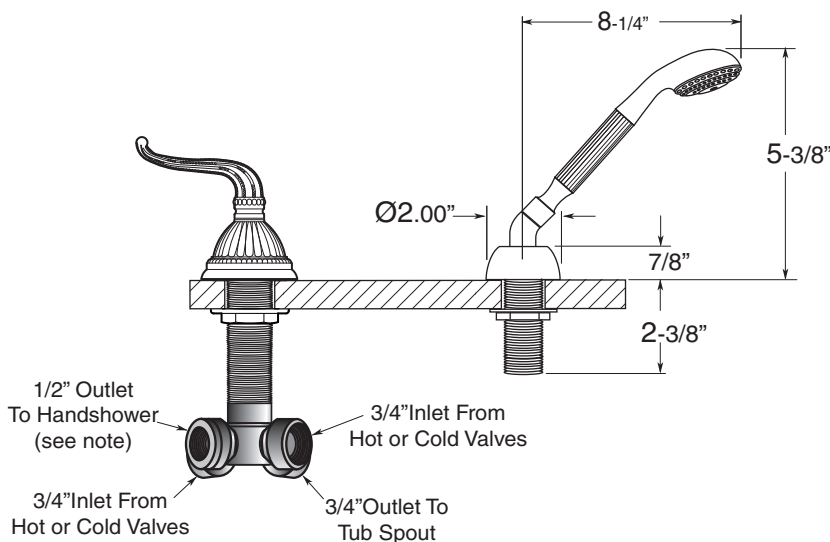

FEATURES:

- All brass construction.
- Chased lever style handles with setscrew attachment.
- 3/4" valve bodies with 1/4-turn ceramic disc cartridge.
- Available in all finishes. Warranty varies according to finish.
- Certified to meet and exceed the following codes and standards:
ASME A112.18.1-2005/CSAB 125.1-2005

Specifications

Series 1200/2200

Jefferson Elite

Roman Tub Set with Deckmount

Handshower and Diverter

1.125293

(1.125293T - Trim only)

Spout and valves install through 1-1/4" diameter holes.
Plumber to provide 3/4" supply lines to valves

NOTE: 1/2" outlet for in-line vacuum breaker (18.10.018), brass coupling (18.10.089), 36" stainless steel high pressure hose (18.15.053) and 60" chrome spiral hose (18.10.016) - INCLUDED

Note: Measurements are subject to change or cancellation. No responsibility is assumed for use of superseded or voided pages.