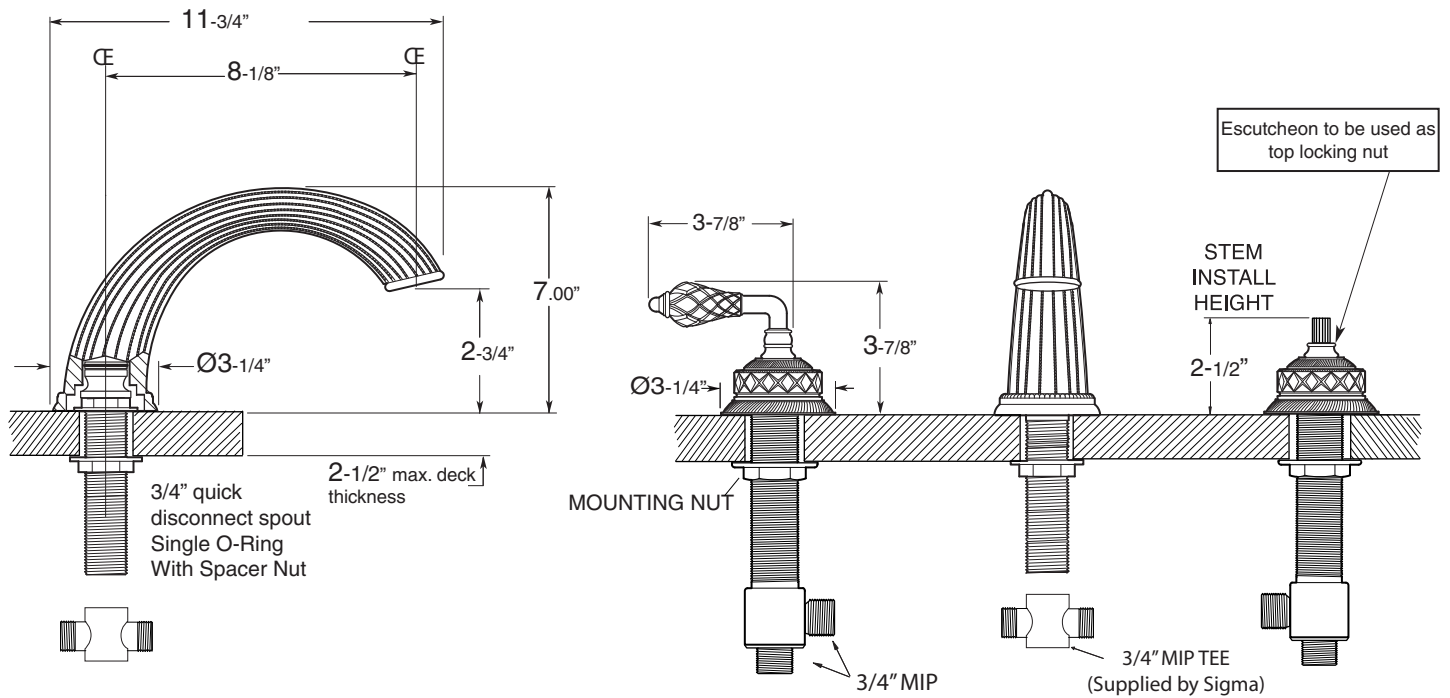

Specifications

Series 1200/2200

Luxembourg
Roman Tub Set
1.126577

FEATURES:

- All brass construction.
- Crystal lever style handle and escutcheon with setscrew attachment.
- 3/4" valve bodies with 1/4-turn ceramic disc cartridge.
- Available in all finishes. Warranty varies according to finish.
- Certified to meet and exceed the following codes and standards:
ASME A112.18.1-2005/CSAB 125.1-2005

(1.126577T - Trim only)

NOTE: Spout and valves install through 1-1/4" diameter holes.
Plumber to provide 3/4" supply lines to valves