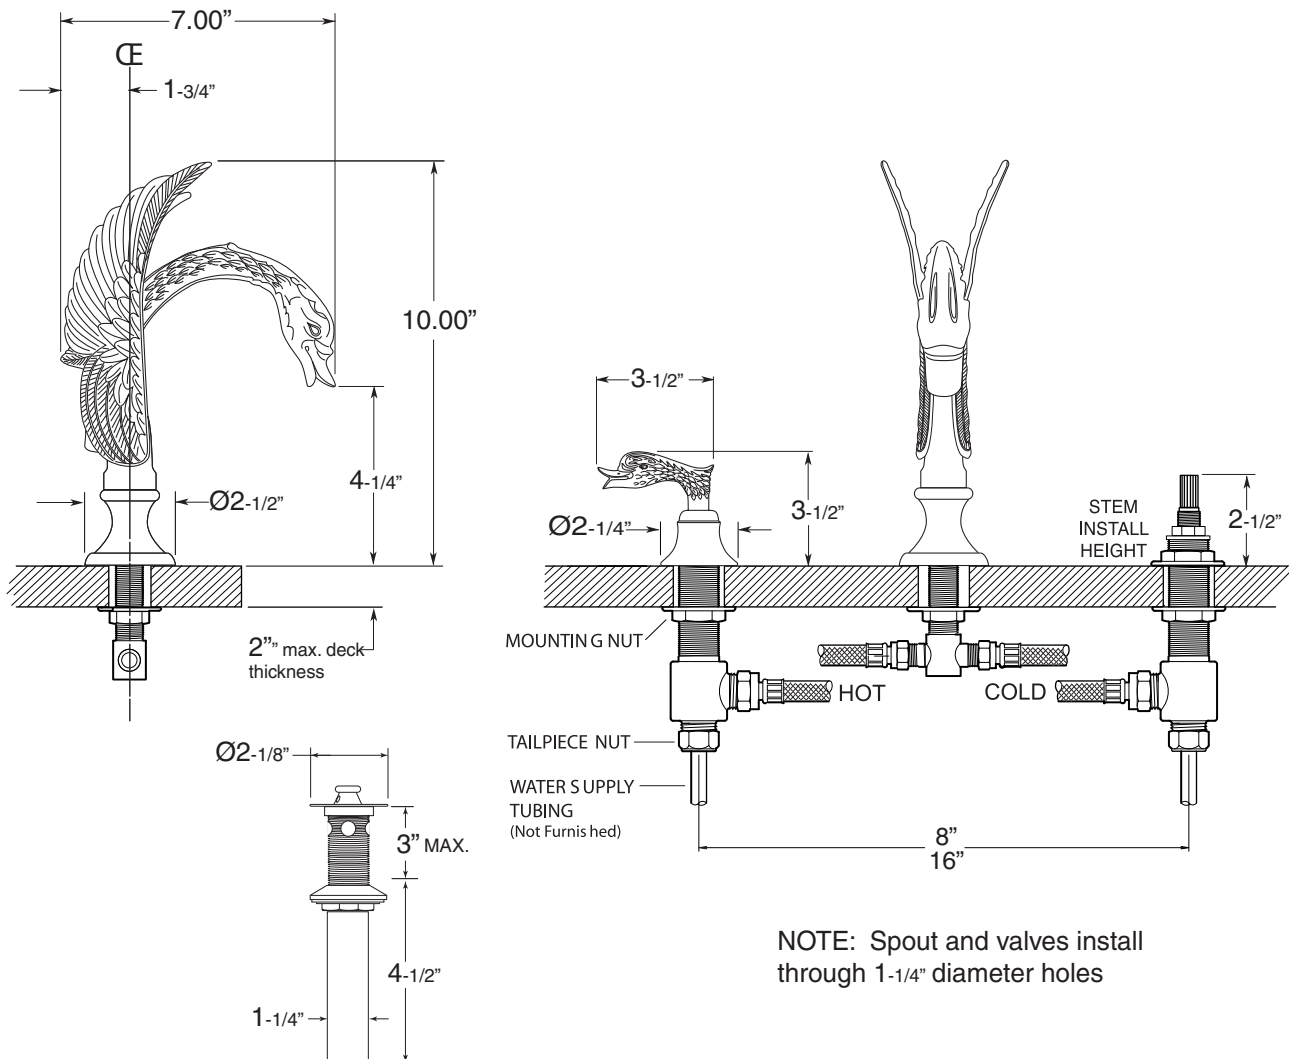

Specifications

Series 1300

Windsor Elite

Widespread Lavatory Set
1.133708

FEATURES:

- All brass construction. Flexible hoses designed to be installed on 8" to 16" centers. Includes lift and turn style drain assembly.
- Lever style handles with setscrew attachment.
- Quarter turn ceramic disc valve cartridge.
- Available in all finishes. Warranty varies according to finish selection.
- Flow restrictor in spout tee is limited to 2.2 gpm.
- Certified to meet and exceed the following codes and standards:
ASME A112.18.1-2005/CSAB 125.1-2005

NOTE: Spout and valves install through 1-1/4" diameter holes

Note: Measurements are subject to change or cancellation. No responsibility is assumed for use of superseded or voided pages.