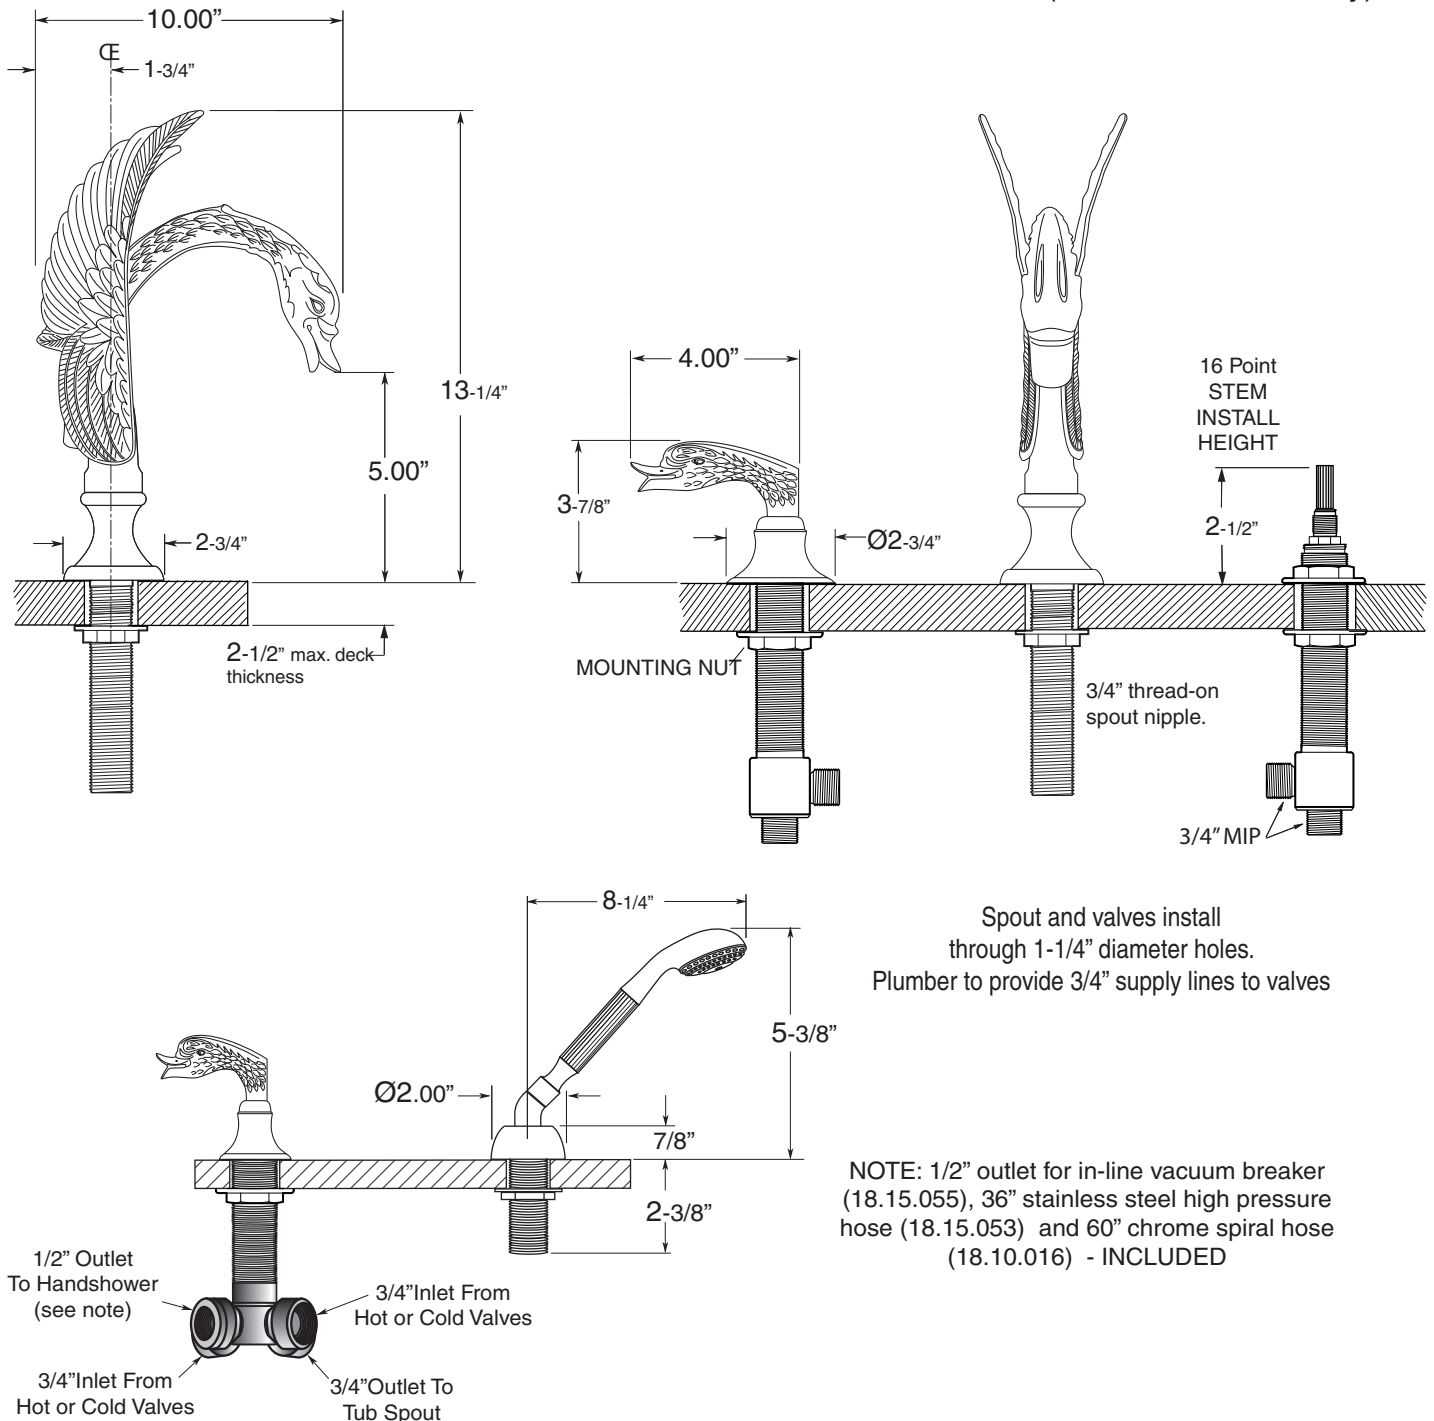

**FEATURES:**

- All brass construction.
- Lever style handles with setscrew attachment.
- 3/4" valve bodies with 1/4-turn ceramic disc cartridge.
- Available in all finishes. Warranty varies according to finish.
- Certified to meet and exceed the following codes and standards:  
ASME A112.18.1-2005/CSAB 125.1-2005

Specifications

*Series 1300*

Windsor Elite  
Roman Tub Set with Deckmount  
Handshower and Diverter  
1.133793

(1.133793T - Trim only)

Note: Measurements are subject to change or cancellation. No responsibility is assumed for use of superseded or voided pages.