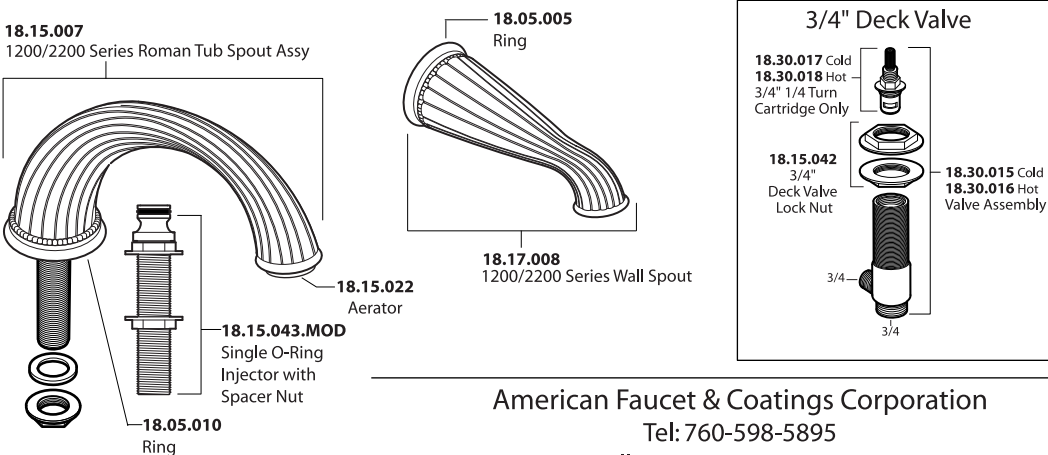

TechData

Series 1200/2200

Parts List

Widespread Lavatory Set

Handles

Roman and Wall Spouts

JBM 7-5-06
REV F