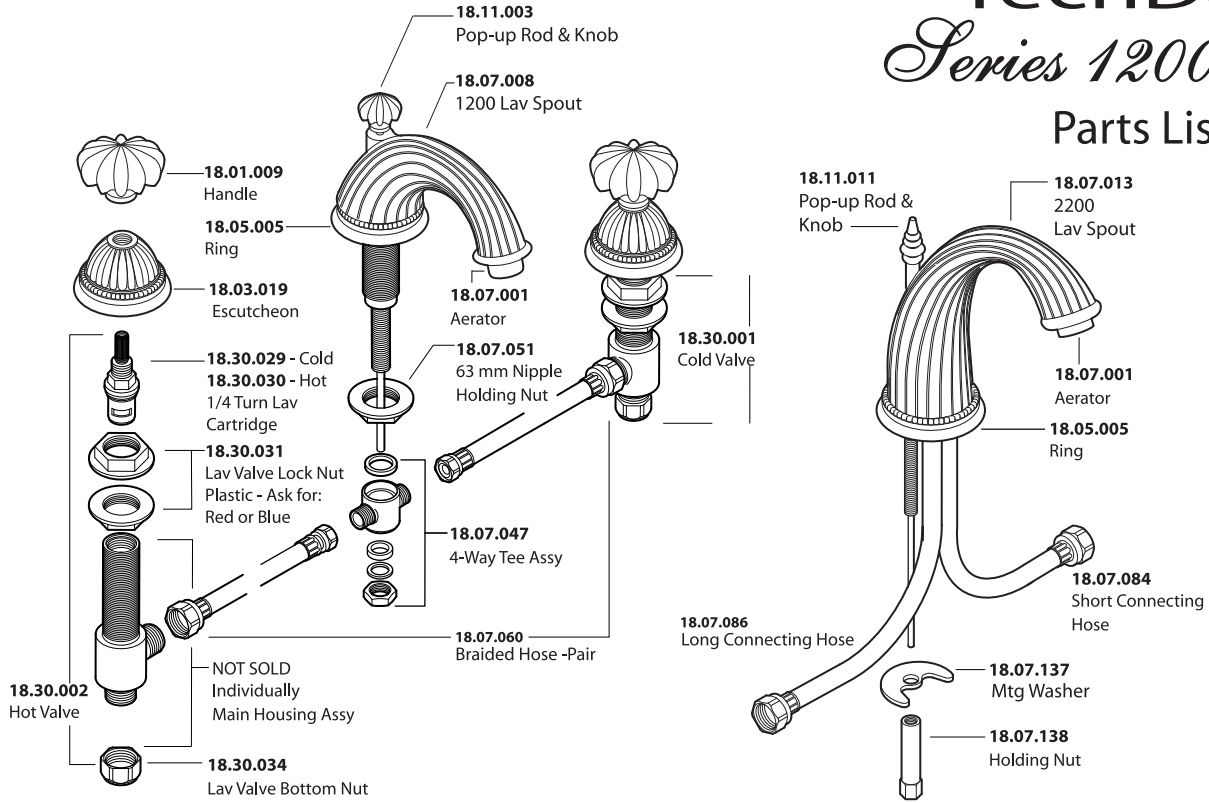

TechData

Series 1200/2200

Parts List

Widespread Lavatory Set

Handles

Roman and Wall Spouts

JBM 7-5-06
REV F