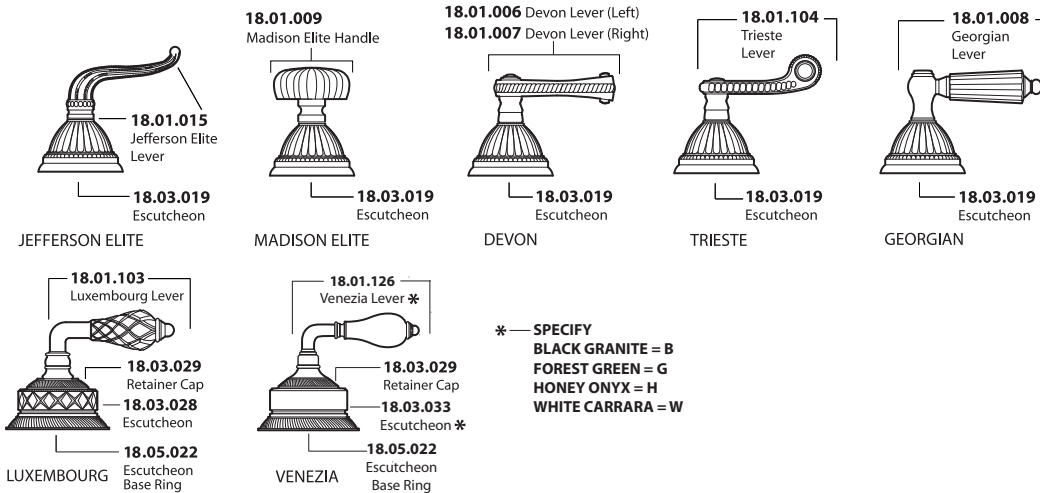

TechData

Series 1200/2200

Parts List

Widespread Lavatory Set

Handles

Roman and Wall Spouts

JBM 7-5-06
REV F