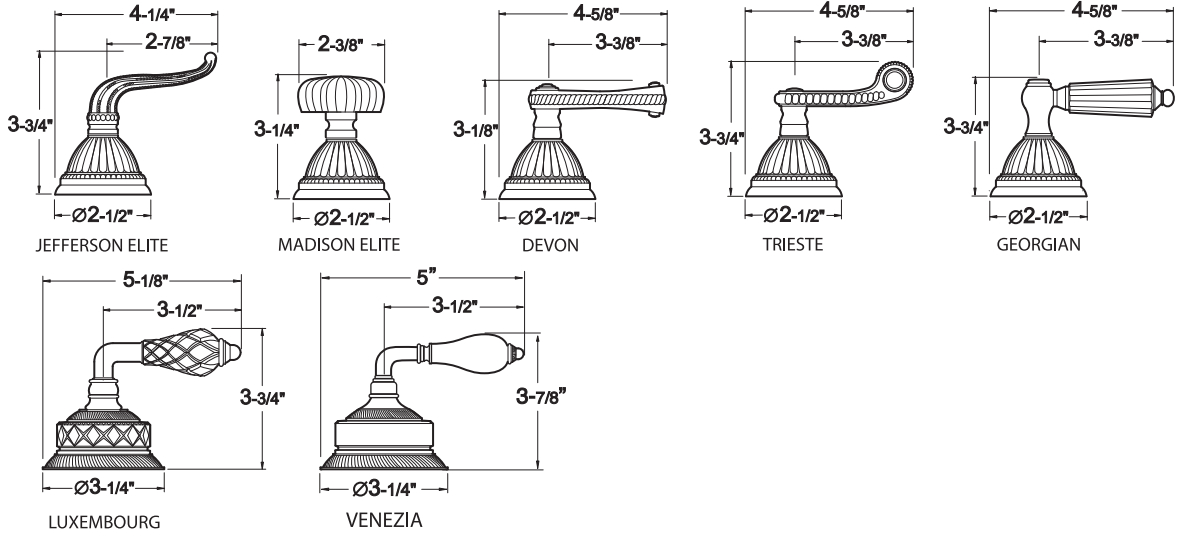

TechData

Series 1200/2200

Specifications

Widespread lavatory Set

NOTE: VALVES AND SPOUT
INSTALL THROUGH 1-1/4" HOLES

Handles

Roman and Wall Spouts

Note: Measurements do not vary for wall vessel styles

American Faucet & Coatings Corporation

Tel: 760-598-5895

Tol Free Fax: 800-621-8383

customerservice@sigmafaucet.com