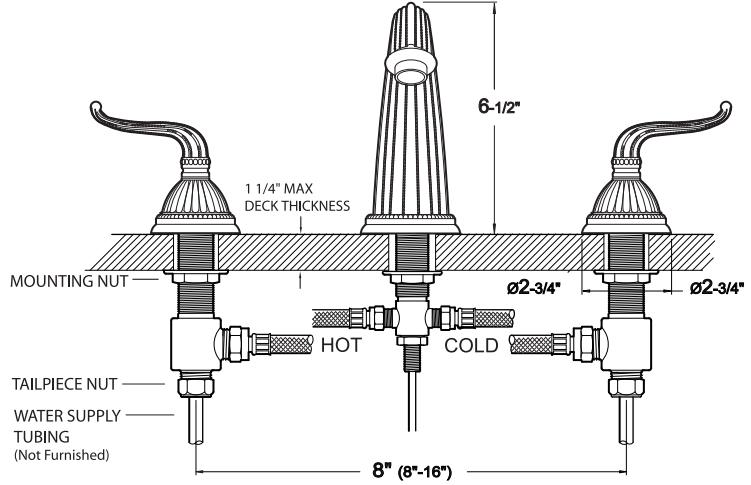

#### Specifications

### Widespread lavatory Set

NOTE: VALVES AND SPOUT  
INSTALL THROUGH 1-1/4" HOLES