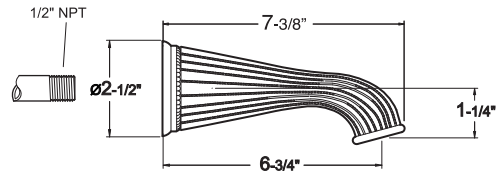

Roman and Wall Spouts

WALL MOUNT

Note: Measurements do not vary for wall vessel styles

American Faucet & Coatings Corporation

Tel: 760-598-5895

Tol Free Fax: 800-621-8383

customerservice@sigmafaucet.com