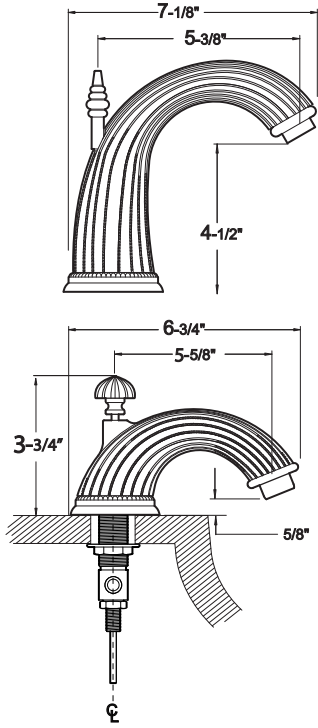

### Widespread lavatory Set

NOTE: VALVES AND SPOUT  
INSTALL THROUGH 1-1/4" HOLES