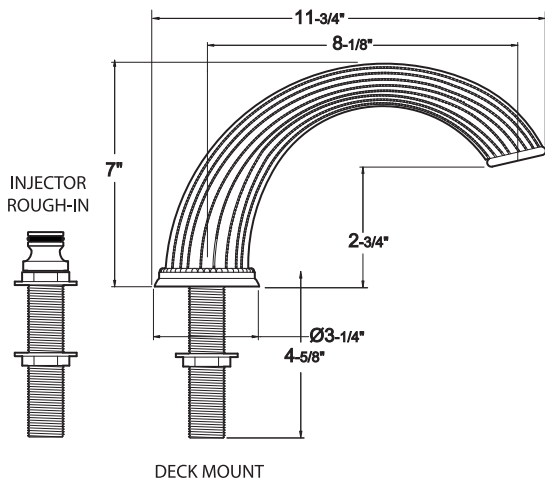

Roman and Wall Spouts

WALL MOUNT

Note: Measurements do not vary for wall vessel styles

American Faucet & Coatings Corporation

Tel: 760-598-5895

Tol Free Fax: 800-621-8383

customerservice@sigmafaucet.com