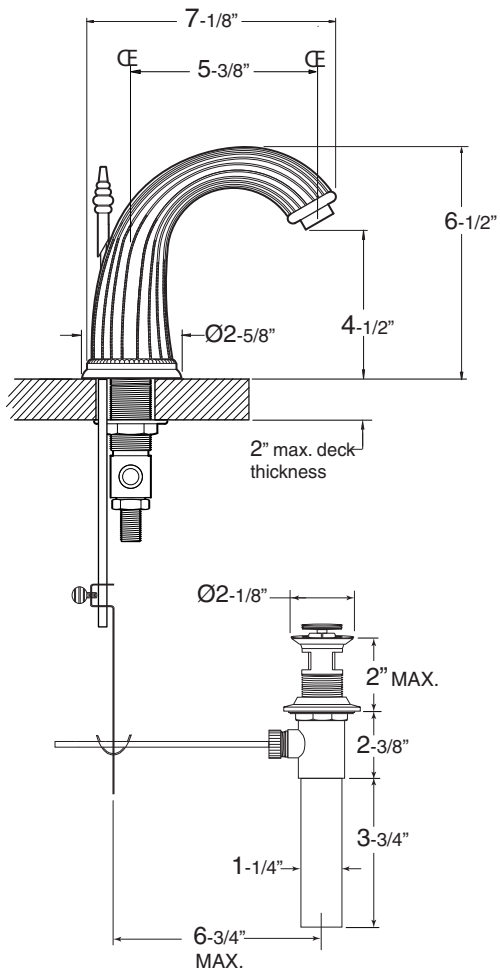

FEATURES:

- All brass construction. Flexible hoses designed to be installed on 8" to 16" centers. Includes pop-up style drain assembly.
- Melon style handle with setscrew attachment.
- Quarter turn ceramic disc valve cartridge.
- Available in all finishes. Warranty varies according to finish selection.
- Standard aerator is limited to 2.2 gpm. Certified to meet LEED Watersense requirements upon request.
- Certified to meet and exceed the following codes and standards: ASME A112.18.1-2005/CSAB 125.1-2005

Specifications

Series 1200/2200

Madison Elite

**Widespread Lavatory Set
1.224008**

NOTE: Spout and valves install through 1-1/4" diameter holes

Note: Measurements are subject to change or cancellation. No responsibility is assumed for use of superseded or voided pages.