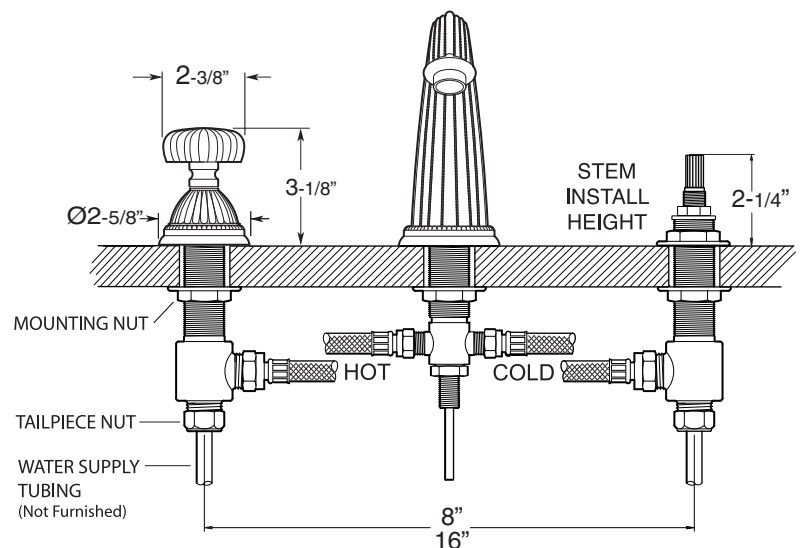

FEATURES:

- All brass construction. Flexible hoses designed to be installed on 8" to 16" centers. Includes pop-up style drain assembly.
- Melon style handle with setscrew attachment.
- Quarter turn ceramic disc valve cartridge.
- Available in all finishes. Warranty varies according to finish selection.
- Standard aerator is limited to 2.2 gpm. Certified to meet LEED Watersense requirements upon request.
- Certified to meet and exceed the following codes and standards: ASME A112.18.1-2005/CSAB 125.1-2005

Specifications

Series 1200/2200

Madison Elite

**Widespread Lavatory Set
1.224008**

NOTE: Spout and valves install through 1-1/4" diameter holes

Note: Measurements are subject to change or cancellation. No responsibility is assumed for use of superseded or voided pages.