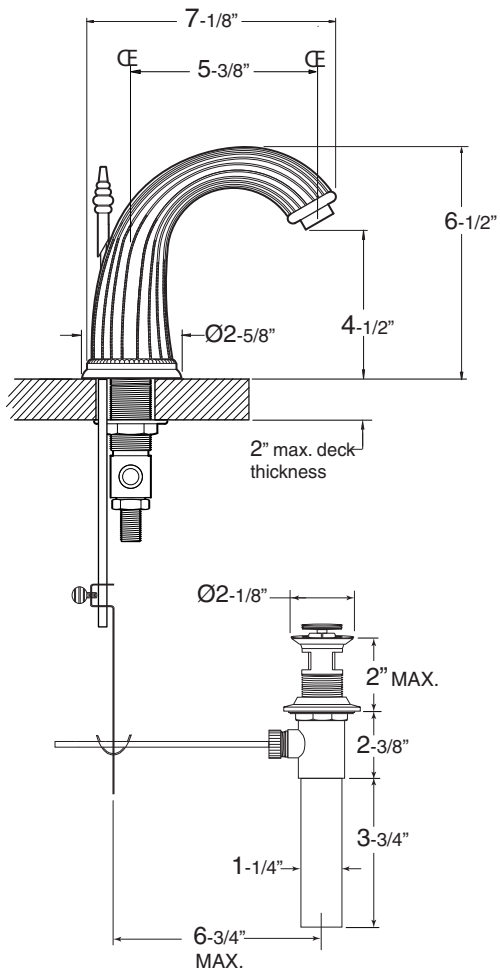

**FEATURES:**

- All brass construction. Flexible hoses designed to be installed on 8" to 16" centers. Includes pop-up style drain assembly.
- Crystal lever style handle and escutcheon with setscrew attachment.
- Quarter turn ceramic disc valve cartridge.
- Available in all finishes. Warranty varies according to finish selection.
- Standard aerator is limited to 2.2 gpm. Certified to meet LEED Watersense requirements upon request.
- Certified to meet and exceed the following codes and standards:  
ASME A112.18.1-2005/CSAB 125.1-2005

**Specifications**

*Series 1200/2200*

**Luxembourg**

**Widespread Lavatory Set  
1.226508**

**NOTE:** Spout and valves install through 1-1/4" diameter holes

Note: Measurements are subject to change or cancellation. No responsibility is assumed for use of superseded or voided pages.