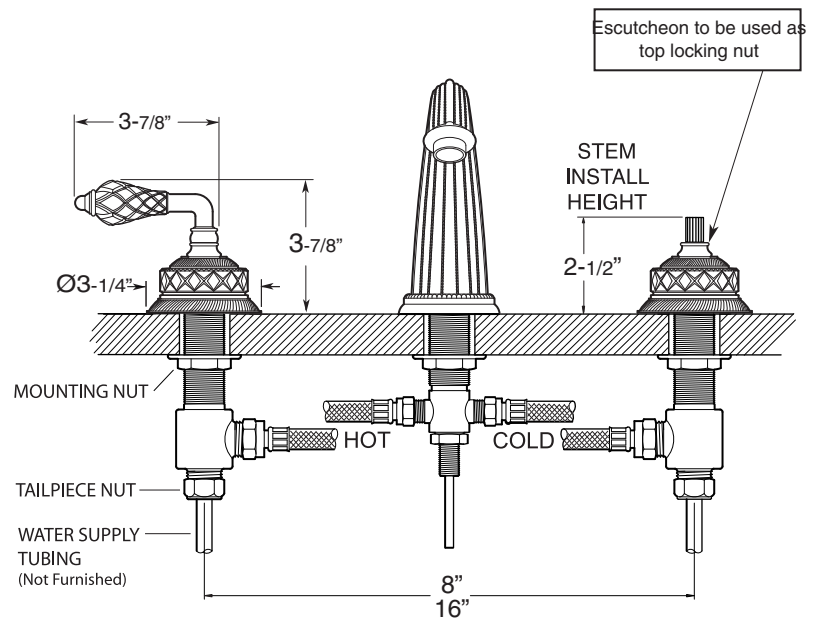

**FEATURES:**

- All brass construction. Flexible hoses designed to be installed on 8" to 16" centers. Includes pop-up style drain assembly.
- Crystal lever style handle and escutcheon with setscrew attachment.
- Quarter turn ceramic disc valve cartridge.
- Available in all finishes. Warranty varies according to finish selection.
- Standard aerator is limited to 2.2 gpm. Certified to meet LEED Watersense requirements upon request.
- Certified to meet and exceed the following codes and standards:  
ASME A112.18.1-2005/CSAB 125.1-2005

**Specifications**

*Series 1200/2200*

**Luxembourg**

**Widespread Lavatory Set  
1.226508**

**NOTE:** Spout and valves install through 1-1/4" diameter holes

Note: Measurements are subject to change or cancellation. No responsibility is assumed for use of superseded or voided pages.