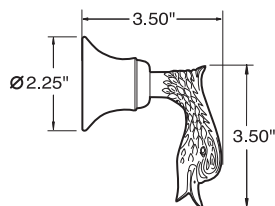

Pressure Balance Valve & Trim
Specifications
1300 Series

**Note: For shower only application
eliminate diverter and tub spout
specifications from all views**

Cutaway View

Top View

Handles

WINDSOR ELITE