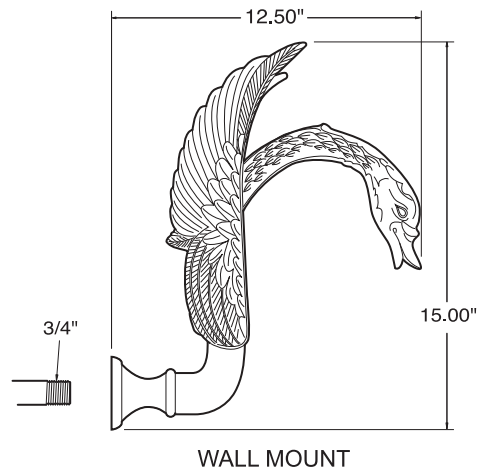

Pressure Balance Valve & Trim
Specifications
1300 Series

**Note: For shower only application
eliminate diverter and tub spout
specifications from all views**

Cutaway View

Top View

Handles

WINDSOR ELITE