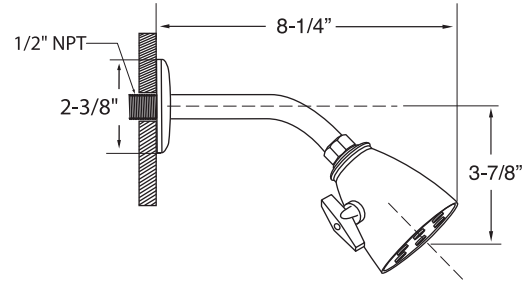

Pressure Balance Valve & Trim
Specifications
1300 Series

**Note: For shower only application
eliminate diverter and tub spout
specifications from all views**

Cutaway View

Top View

Handles

WINDSOR ELITE