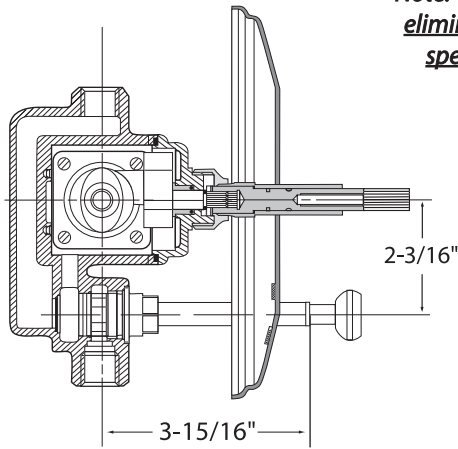

Pressure Balance Valve & Trim
Specifications
1300 Series

**Note: For shower only application
eliminate diverter and tub spout
specifications from all views**

Cutaway View

Top View

Handles

WINDSOR ELITE