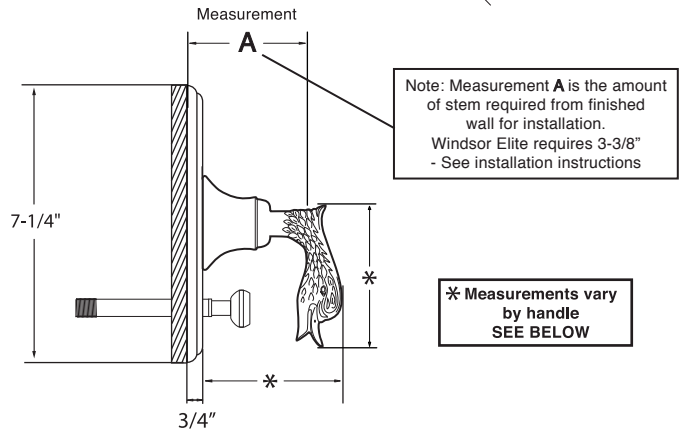

Pressure Balance Valve & Trim
Specifications
1300 Series

**Note: For shower only application
eliminate diverter and tub spout
specifications from all views**

Cutaway View

Top View

Handles

WINDSOR ELITE