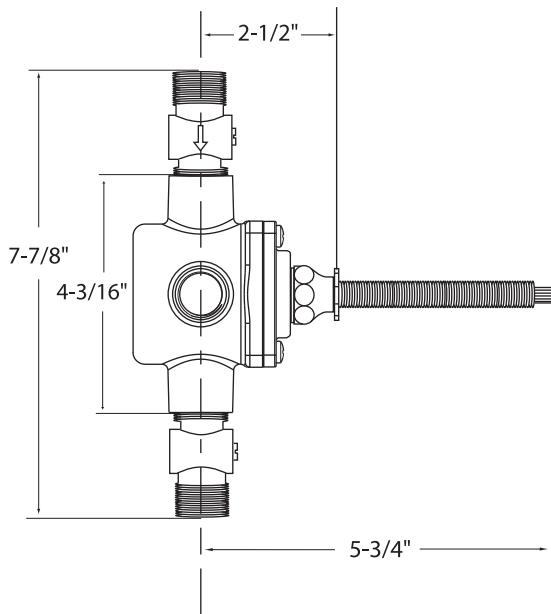

Pressure Balance Valve & Trim
Specifications
1300 Series

**Note: For shower only application
eliminate diverter and tub spout
specifications from all views**

Cutaway View

Top View

Handles

WINDSOR ELITE