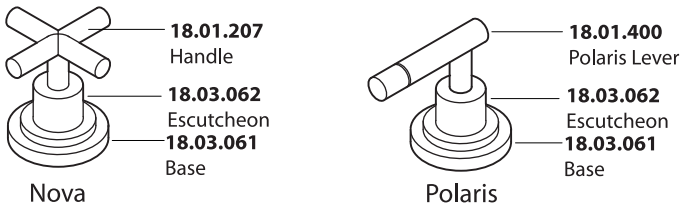

TechData Series 1400

Parts List

Widespread Lavatory Set

Handles

Roman and Wall Spouts