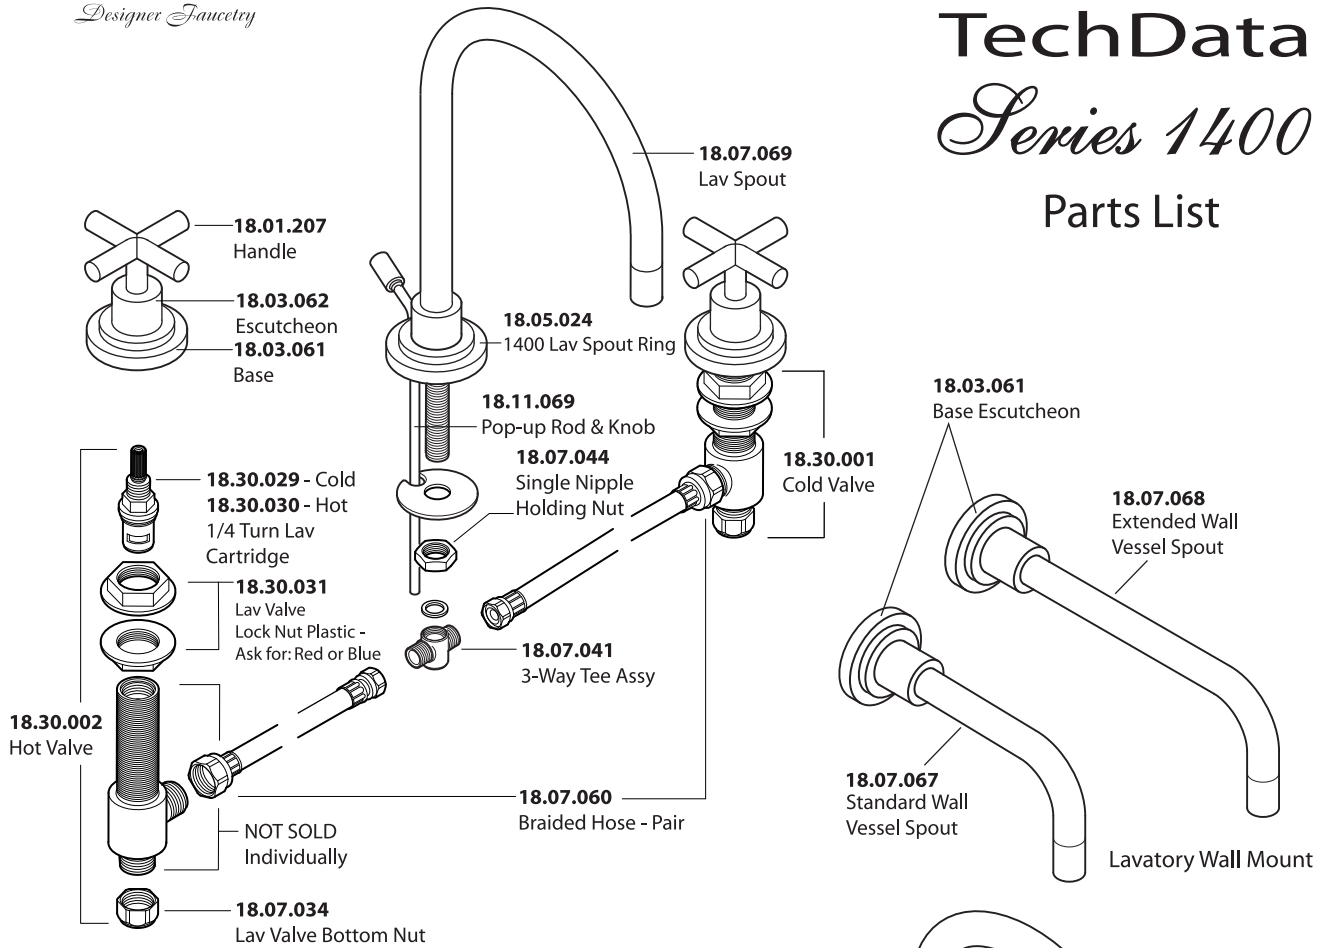

TechData Series 1400

Parts List

Widespread Lavatory Set

Handles

Roman and Wall Spouts