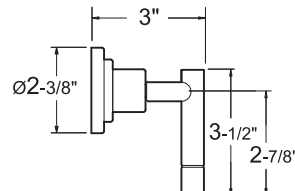

Pressure Balance Valve & Trim
Specifications
1400 Series

Cutaway View

**Note: For shower only application
eliminate diverter and tub spout
specifications from all views**

Top View

* Measurements vary by handle
SEE BELOW

Handles

Polaris