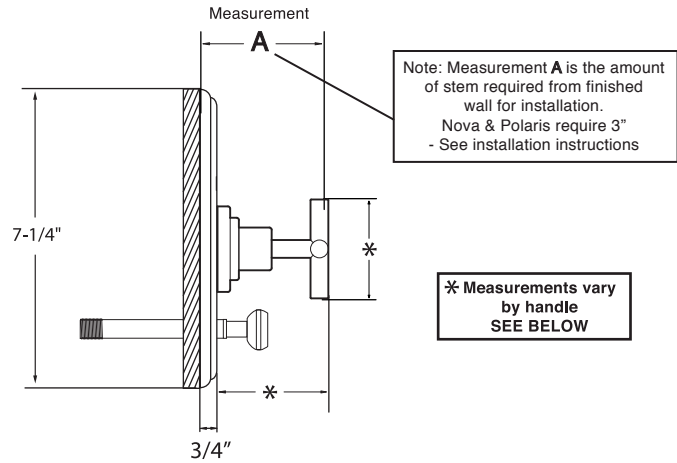

Pressure Balance Valve & Trim  
Specifications  
1400 Series

Cutaway View

**Note: For shower only application  
eliminate diverter and tub spout  
specifications from all views**

Top View

\* Measurements vary by handle  
SEE BELOW