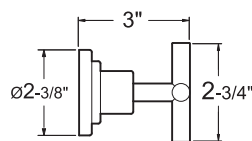

Handles

Nova