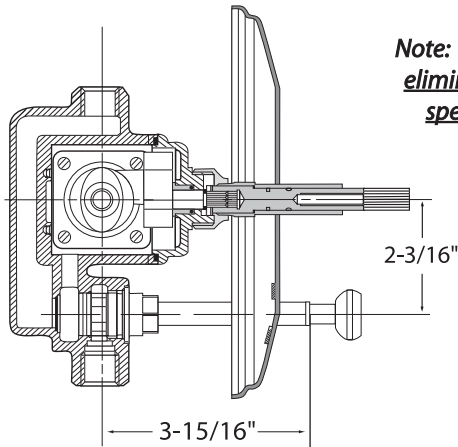

Pressure Balance Valve & Trim  
Specifications  
1400 Series

Cutaway View

**Note: For shower only application  
eliminate diverter and tub spout  
specifications from all views**

Top View

\* Measurements vary by handle  
SEE BELOW