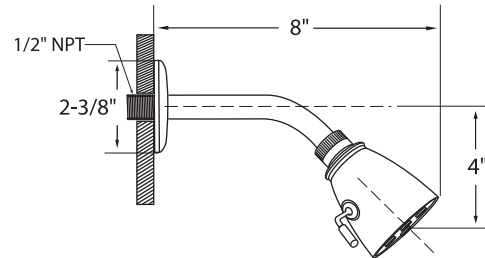

Pressure Balance Valve & Trim  
Specifications  
1400 Series

Cutaway View

**Note: For shower only application  
eliminate diverter and tub spout  
specifications from all views**

Top View

\* Measurements vary by handle  
SEE BELOW