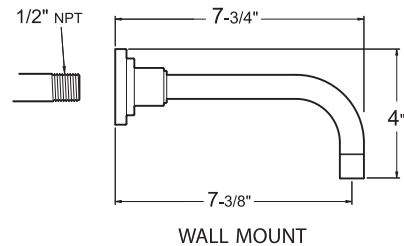

Pressure Balance Valve & Trim  
Specifications  
1400 Series

Cutaway View

**Note: For shower only application  
eliminate diverter and tub spout  
specifications from all views**

Top View

\* Measurements vary by handle  
SEE BELOW