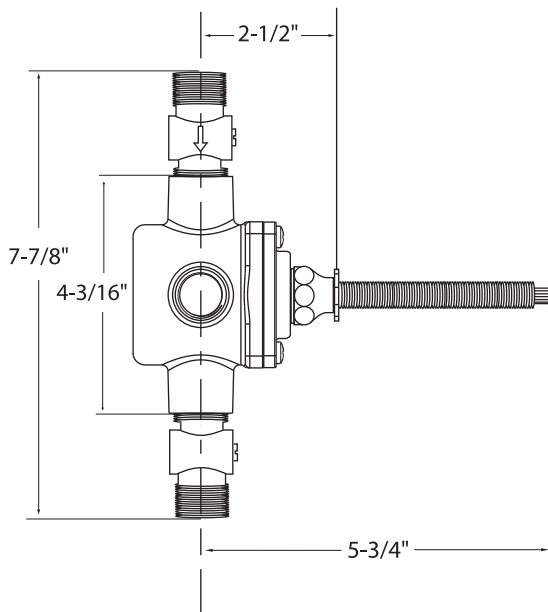

Pressure Balance Valve & Trim  
Specifications  
1400 Series

Cutaway View

**Note: For shower only application  
eliminate diverter and tub spout  
specifications from all views**

Top View

\* Measurements vary by handle  
SEE BELOW

Handles

Nova

Polaris