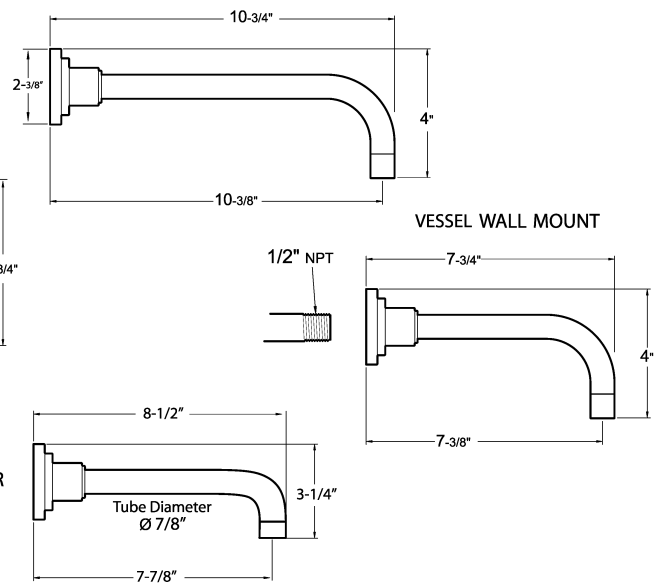

Roman and Wall Spouts

JBM 11-15-04
REV B

American Faucet & Coatings Corporation

Tel: 760-598-5895

Toll Free Fax 800-621-8383

customerservice@sigmafaucet.com