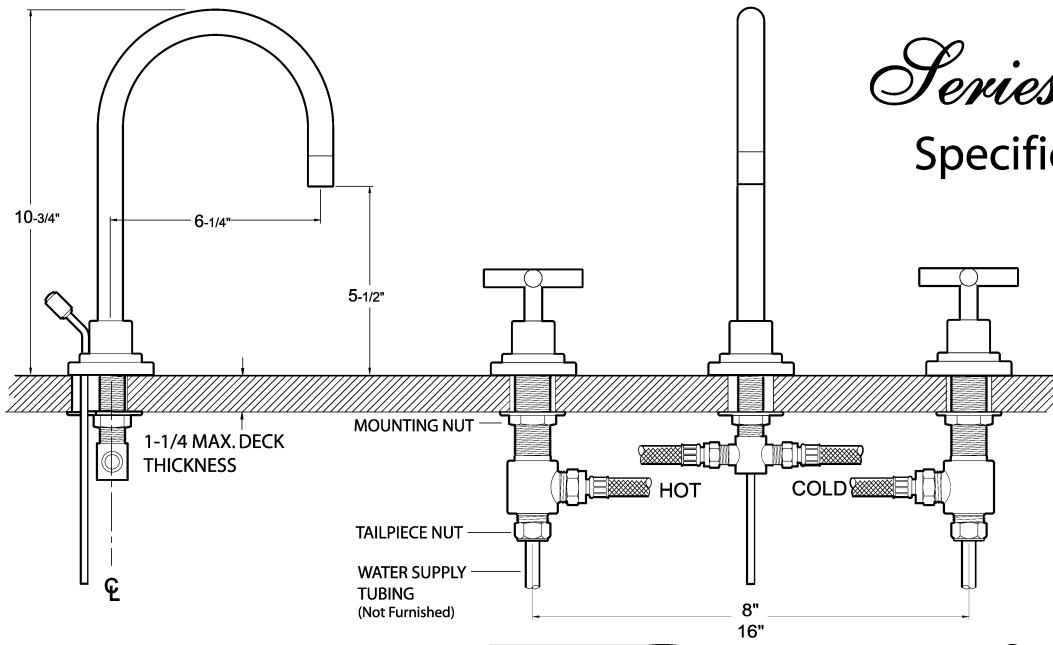

### Widespread lavatory Set

NOTE: Valves and Spout are installed through 1-1/4" holes.