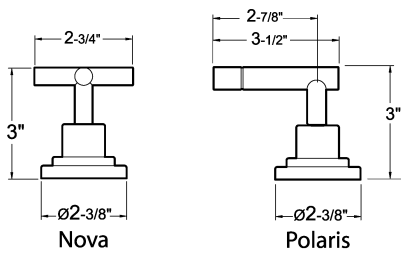

Series 1400 Specifications

Widespread lavatory Set

NOTE: Valves and Spout are installed through 1-1/4" holes.

Handles

Roman and Wall Spouts

JBM 11-15-04
REV B

American Faucet & Coatings Corporation

Tel: 760-598-5895

Toll Free Fax 800-621-8383

customerservice@sigmafaucet.com