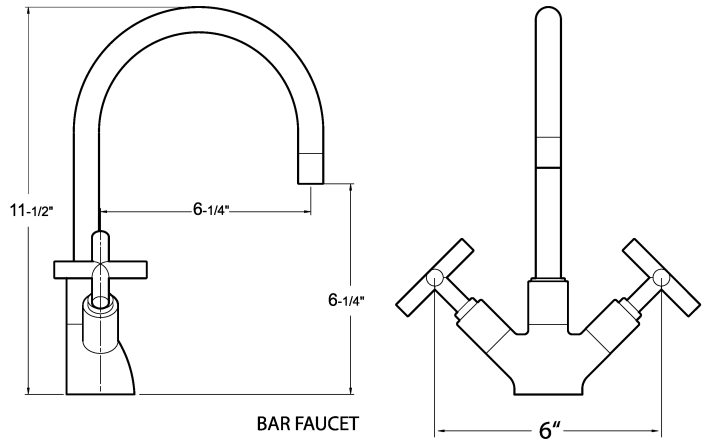

Series 1400 Specifications

Widespread lavatory Set

NOTE: Valves and Spout are installed through 1-1/4" holes.

Handles

Roman and Wall Spouts

JBM 11-15-04
REV B

American Faucet & Coatings Corporation

Tel: 760-598-5895

Toll Free Fax 800-621-8383

customerservice@sigmafaucet.com