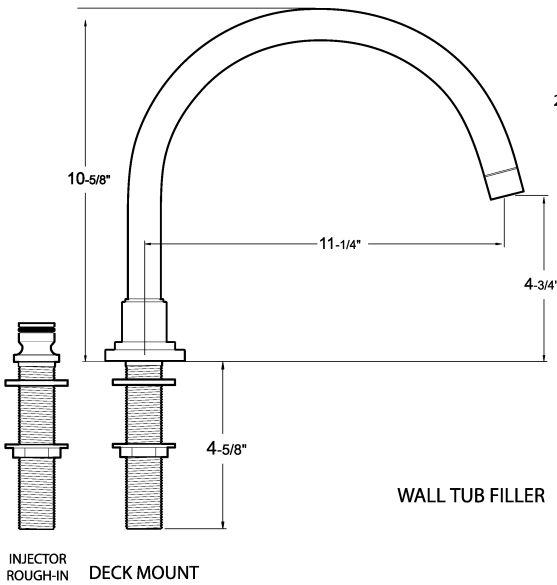

Roman and Wall Spouts

JBM 11-15-04
REV B

American Faucet & Coatings Corporation

Tel: 760-598-5895

Toll Free Fax 800-621-8383

customerservice@sigmafaucet.com