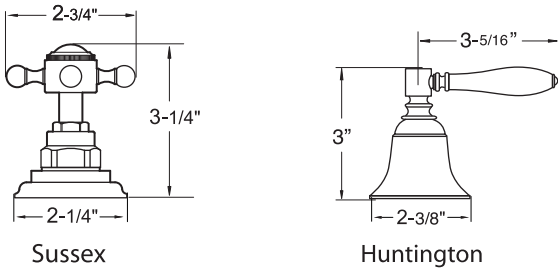

Widespread Lavatory Set

**NOTE:** Spout and valves install through 1-1/4" Diameter Holes

Handles

Sussex

Huntington

Roman and Wall Spouts