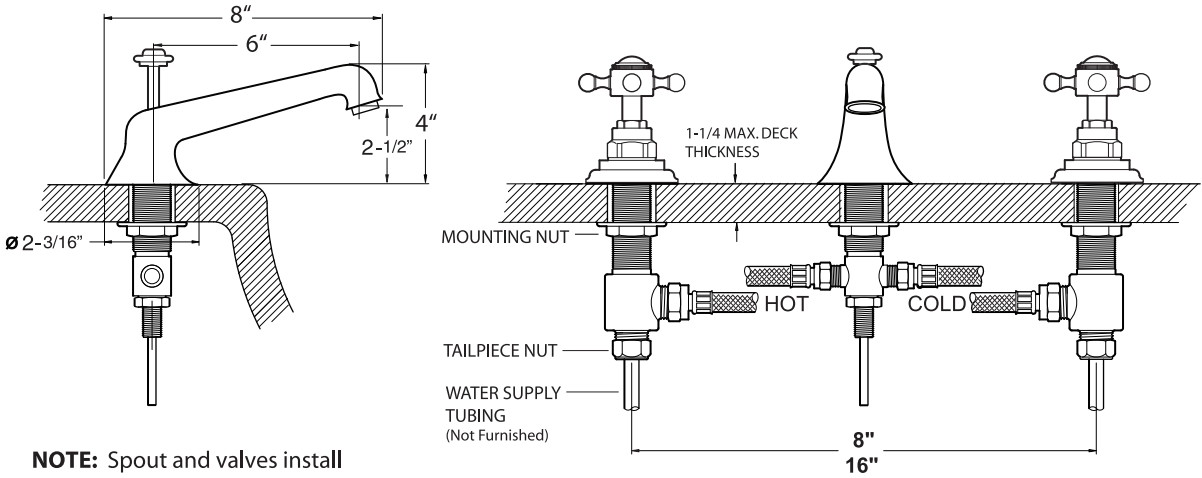

Widespread Lavatory Set

**NOTE:** Spout and valves install through 1-1/4" Diameter Holes

Handles

Sussex

Huntington

Roman and Wall Spouts