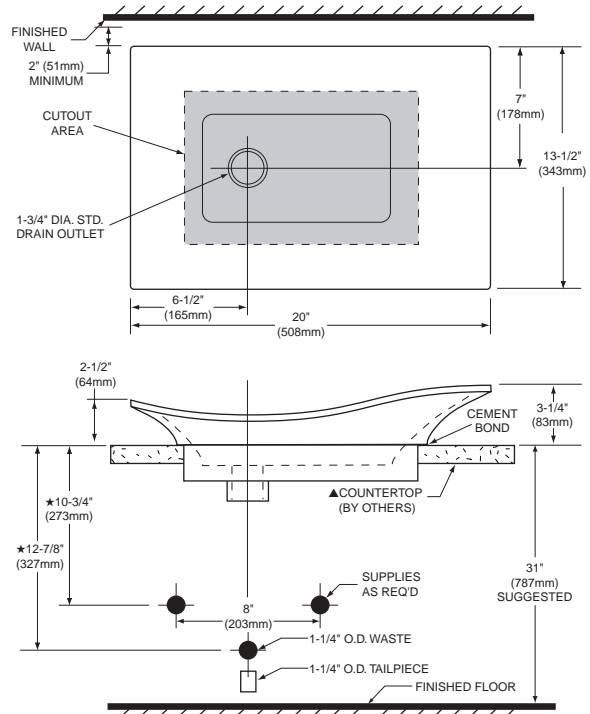

### Nominal Overall Dimensions:

20" x 13-1/2" (508 x 343mm)

### Bowl Inside Dimensions:

16" (406mm) wide

10-1/2" (267mm) front to back

3-1/2" (89mm) depth

### Fixture Dimensions conform to ANSI Standard

A112.19.2M

Above Counter Basins

IMPORTANT: Dimensions of fixtures are nominal and may vary within the range of tolerances established by ANSI Standard A112.19.2M. These measurements are subject to change or cancellation. No responsibility is assumed for use of superseded or voided pages.