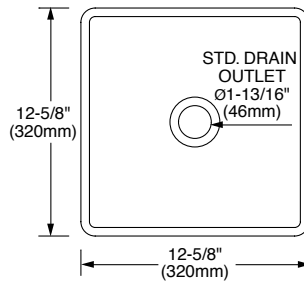

#### Nominal Dimensions:

12-5/8" x 12-5/8" x 5-7/8"  
(320 x 320 x 150mm)

Fixture Dimensions conform to ASME Standard  
A112.19.9

#### To Be Specified

- Faucet:
- Faucet Finish:
- Supplies:
- 1-1/4" Trap:
- Nipple:

#### NOTES:

★ DIMENSIONS SHOWN FOR LOCATION OF SUPPLIES AND "P" TRAP ARE SUGGESTED.

▲ FOR COUNTERTOP CUTOUT, REFER TO INSTALLATION INSTRUCTIONS SUPPLIED WITH LAVATORY. FITTINGS NOT INCLUDED AND MUST BE ORDERED SEPARATELY.

IMPORTANT: Dimensions of fixtures are nominal and may vary within the range of tolerances established by ASME Standard A112.19.9. These measurements are subject to change or cancellation. No responsibility is assumed for use of superseded or voided pages.