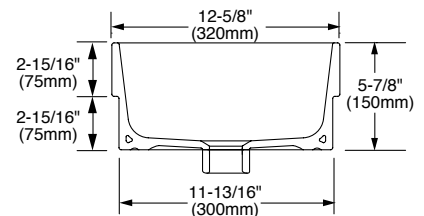

#### Nominal Dimensions:

12-5/8" x 12-5/8" x 5-7/8"  
(320 x 320 x 150mm)

Fixture Dimensions conform to ASME Standard  
A112.19.9

#### To Be Specified

- Faucet:
- Faucet Finish:
- Supplies:
- 1-1/4" Trap:
- Nipple:

#### NOTES:

★ DIMENSIONS SHOWN FOR LOCATION OF SUPPLIES AND "P" TRAP ARE SUGGESTED.

▲ FOR COUNTERTOP CUTOUT, REFER TO INSTALLATION INSTRUCTIONS SUPPLIED WITH LAVATORY. FITTINGS NOT INCLUDED AND MUST BE ORDERED SEPARATELY.

IMPORTANT: Dimensions of fixtures are nominal and may vary within the range of tolerances established by ASME Standard A112.19.9. These measurements are subject to change or cancellation. No responsibility is assumed for use of superseded or voided pages.