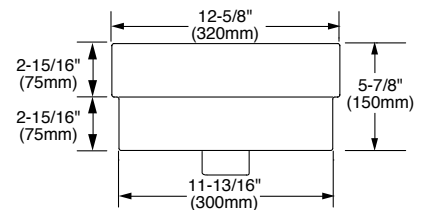

#### Nominal Dimensions:

12-5/8" x 12-5/8" x 5-7/8"  
(320 x 320 x 150mm)

Fixture Dimensions conform to ASME Standard  
A112.19.9

#### To Be Specified

- Faucet:
- Faucet Finish:
- Supplies:
- 1-1/4" Trap:
- Nipple:

#### NOTES:

★ DIMENSIONS SHOWN FOR LOCATION OF SUPPLIES AND "P" TRAP ARE SUGGESTED.

▲ FOR COUNTERTOP CUTOUT, REFER TO INSTALLATION INSTRUCTIONS SUPPLIED WITH LAVATORY. FITTINGS NOT INCLUDED AND MUST BE ORDERED SEPARATELY.

IMPORTANT: Dimensions of fixtures are nominal and may vary within the range of tolerances established by ASME Standard A112.19.9. These measurements are subject to change or cancellation. No responsibility is assumed for use of superseded or voided pages.