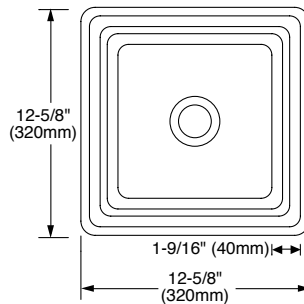

#### Nominal Dimensions:

12-5/8" x 12-5/8" x 5-7/8"  
(320 x 320 x 150mm)

Fixture Dimensions conform to ASME Standard  
A112.19.9

#### To Be Specified

- Faucet:
- Faucet Finish:
- Supplies:
- 1-1/4" Trap:
- Nipple:

#### NOTES:

★ DIMENSIONS SHOWN FOR LOCATION OF SUPPLIES AND "P" TRAP ARE SUGGESTED.

▲ FOR COUNTERTOP CUTOUT, REFER TO INSTALLATION INSTRUCTIONS SUPPLIED WITH LAVATORY. FITTINGS NOT INCLUDED AND MUST BE ORDERED SEPARATELY.

IMPORTANT: Dimensions of fixtures are nominal and may vary within the range of tolerances established by ASME Standard A112.19.9. These measurements are subject to change or cancellation. No responsibility is assumed for use of superseded or voided pages.