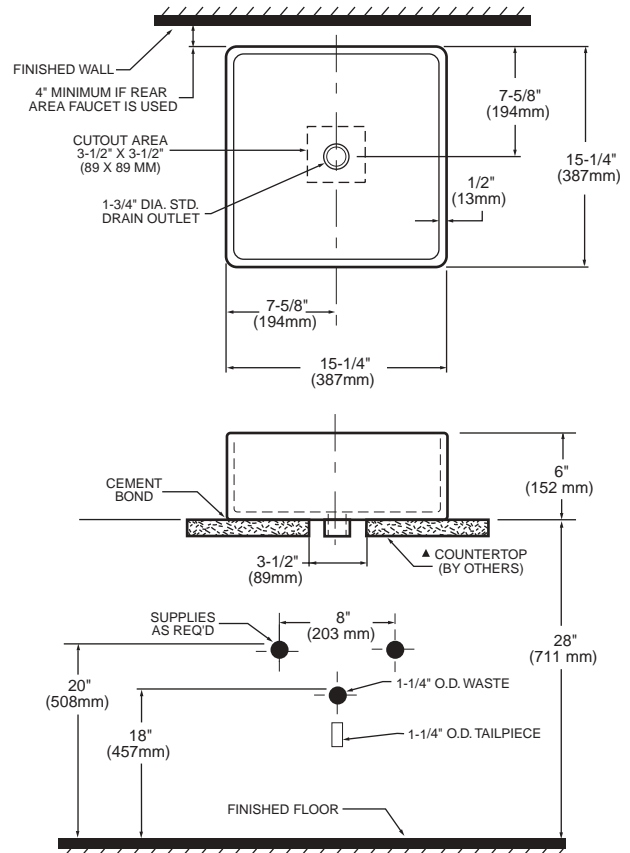

Nominal Overall Dimensions:

15-1/4" x 15-1/4" x 6" (387 x 387 x 152mm)

Bowl Inside Dimensions:

14-1/4" (362mm) wide

14-1/4" (362mm) front-to-back

5" (152mm) deep

Fixture Dimensions conform to ANSI Standard

A112.19.9M

Above Counter Basins

Shown with Alfiere® faucet (5415.501.002)

To Be Specified

- Faucet:
- Faucet Finish:
- Supplies:
- 1-1/4" Trap:
- Nipple:

NOTES:

★ DIMENSIONS SHOWN FOR LOCATION OF SUPPLIES AND "P" TRAP ARE SUGGESTED.

▲ FOR COUNTERTOP CUTOUT, REFER TO INSTALLATION INSTRUCTIONS SUPPLIED WITH LAVATORY. FITTINGS NOT INCLUDED AND MUST BE ORDERED SEPARATELY.

IMPORTANT: Dimensions of fixtures are nominal and may vary within the range of tolerances established by ANSI Standard A112.19.9M.

These measurements are subject to change or cancellation. No responsibility is assumed for use of superseded or voided pages.