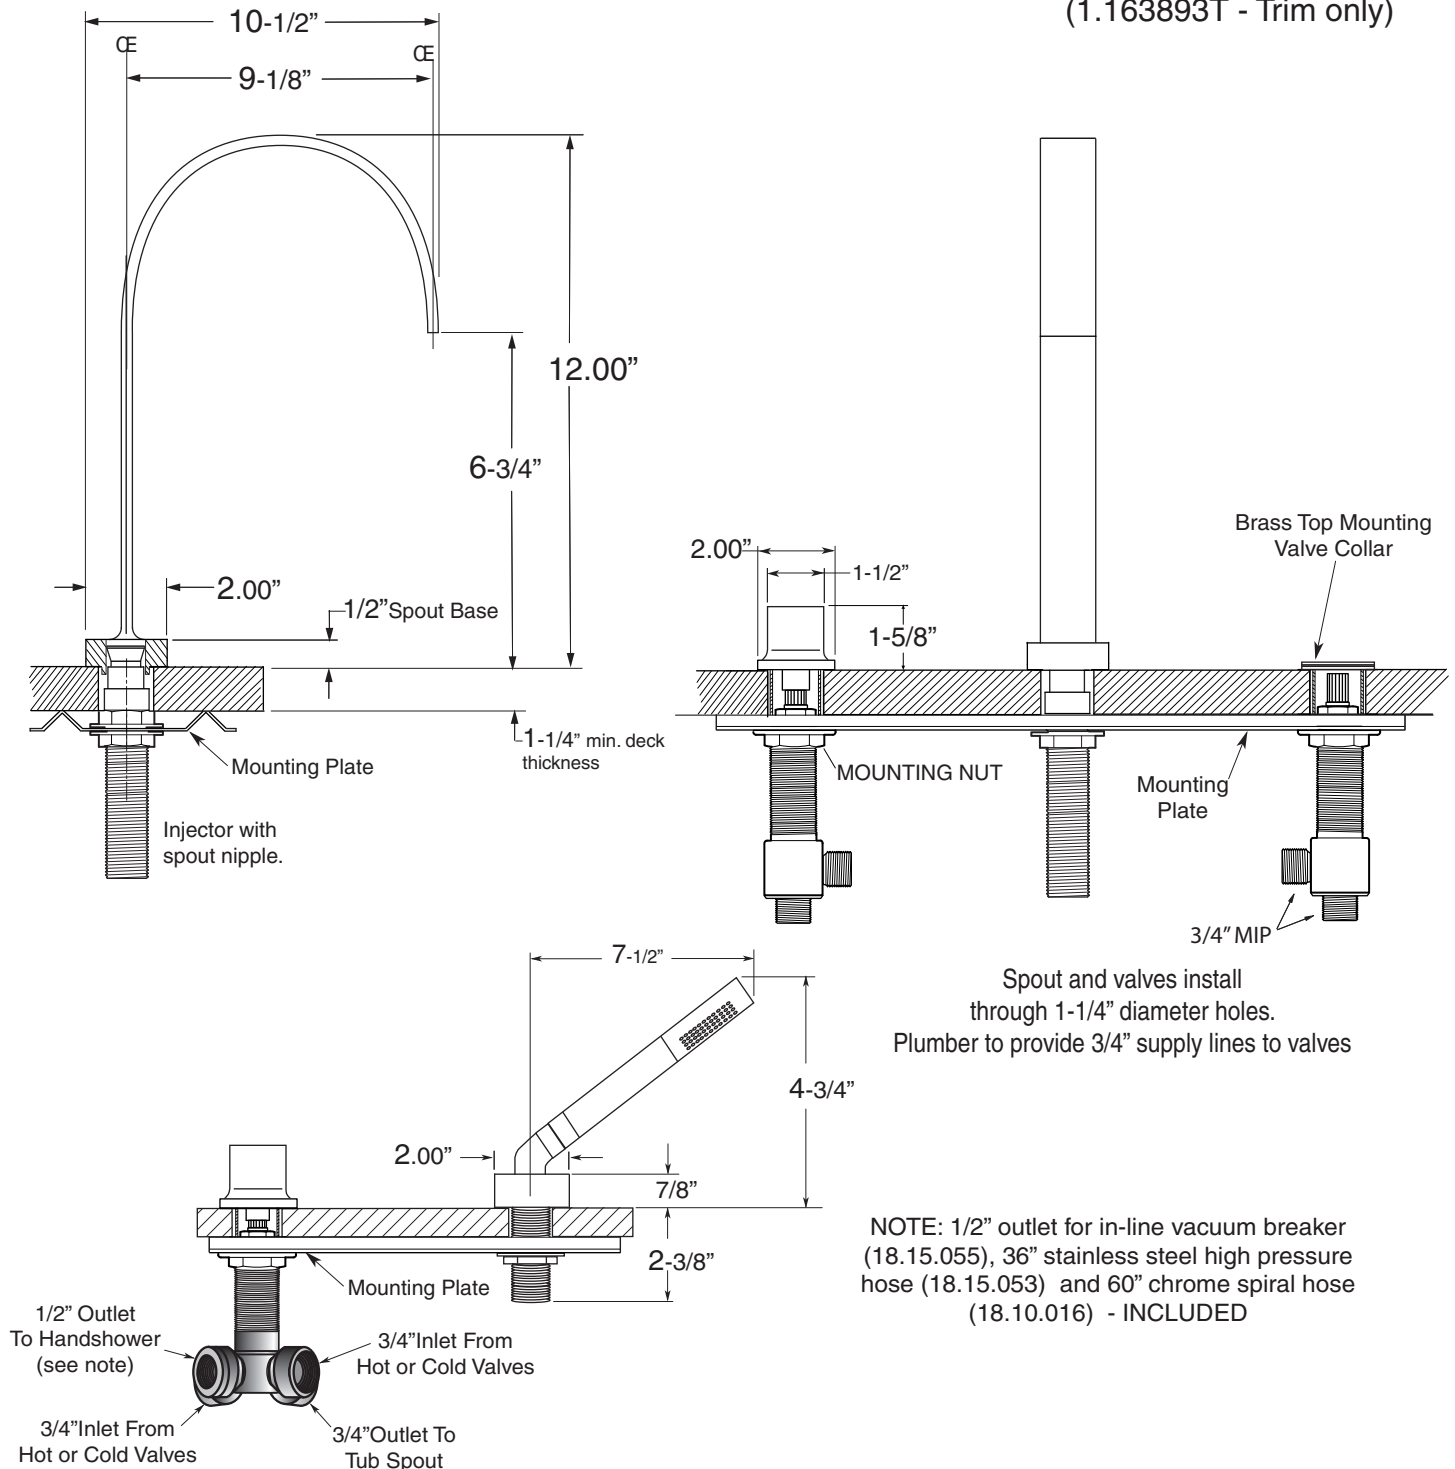

Specifications

*Series 1600*

Nuance

Roman Tub Set with Deckmount

Diverter and Handshower

1.163893

**FEATURES:**

- All brass construction.
- Square escutcheon with square flared handle.
- Valves and spout are factory installed on mounting plate.
- 3/4" valve bodies with 1/4-turn ceramic disc cartridge.
- Available in all finishes. Warranty varies according to finish
- Certified to meet and exceed the following codes and standards  
ASME A112.18.1-2005/CSAB 125.1-2005

(1.163893T - Trim only)

Note: Measurements are subject to change or cancellation. No responsibility is assumed for use of superseded or voided pages.