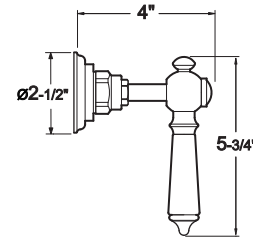

Pressure Balance Valve & Trim
Specifications
1800 Series

Cutaway View

**Note: For shower only application
eliminate diverter and tub spout
specifications from all views**

Top View

Handles

Sussex

Ascot

Waldorf