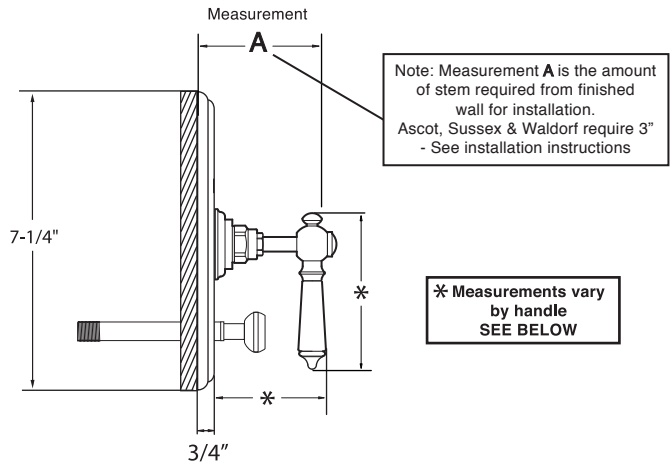

Pressure Balance Valve & Trim
Specifications
1800 Series

Cutaway View

**Note: For shower only application
eliminate diverter and tub spout
specifications from all views**

Top View

Handles

Sussex

Ascot

Waldorf