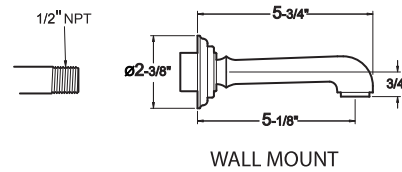

Pressure Balance Valve & Trim
Specifications
1800 Series

Cutaway View

**Note: For shower only application
eliminate diverter and tub spout
specifications from all views**

Top View

Handles

Sussex

Ascot

Waldorf