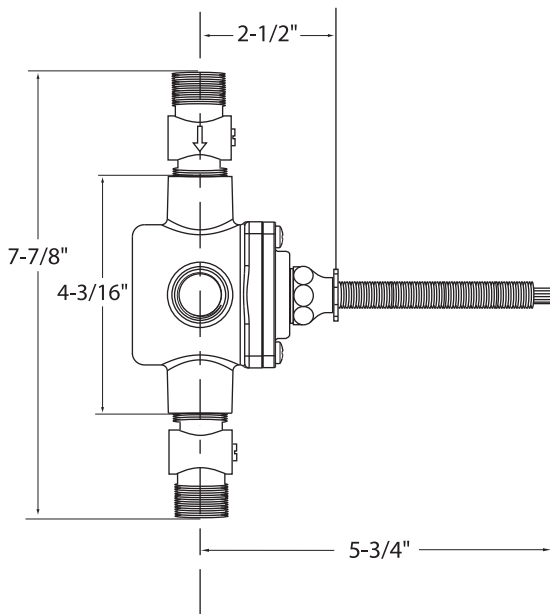

Pressure Balance Valve & Trim
Specifications
1800 Series

Cutaway View

**Note: For shower only application
eliminate diverter and tub spout
specifications from all views**

Top View

Handles

Sussex

Ascot

Waldorf