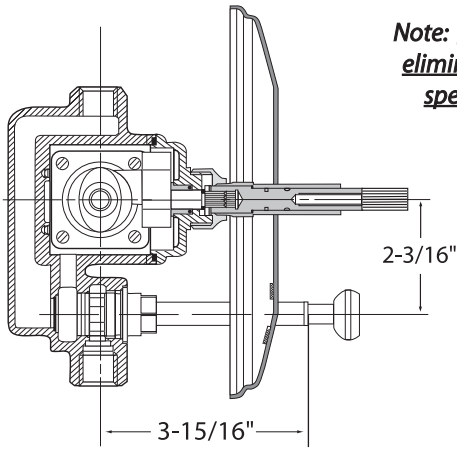

Pressure Balance Valve & Trim
Specifications
1800 Series

Cutaway View

**Note: For shower only application
eliminate diverter and tub spout
specifications from all views**

Top View

Handles

Sussex

Ascot

Waldorf