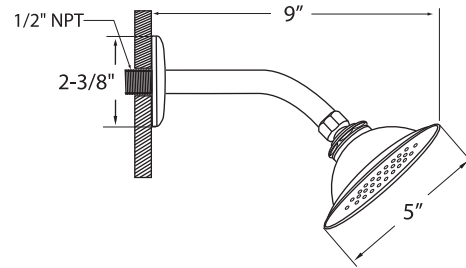

Pressure Balance Valve & Trim
Specifications
1800 Series

Cutaway View

**Note: For shower only application
eliminate diverter and tub spout
specifications from all views**

Top View

Handles

Sussex

Ascot

Waldorf