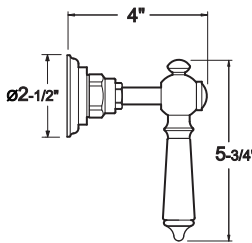

Pressure Balance Valve & Trim
Specifications
1800 Series

Cutaway View

**Note: For shower only application
eliminate diverter and tub spout
specifications from all views**

Top View

Handles

Sussex

Ascot

Waldorf