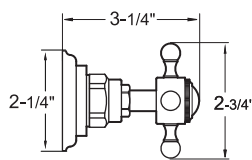

Pressure Balance Valve & Trim
Specifications
1800 Series

Cutaway View

**Note: For shower only application
eliminate diverter and tub spout
specifications from all views**

Top View

Handles

Sussex

Ascot

Waldorf