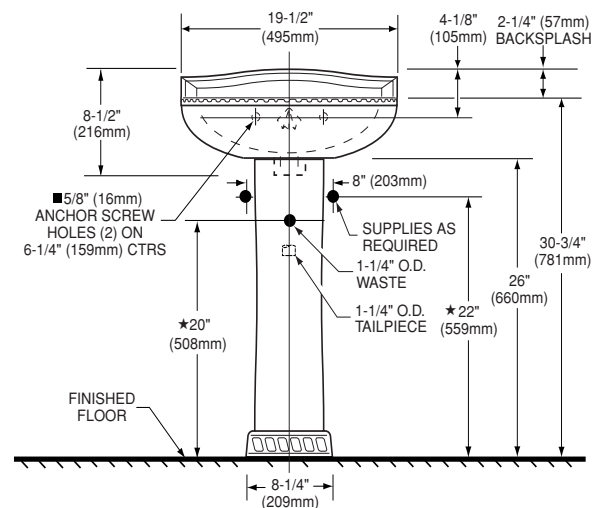

Kit Components:

- 20094** Lavatory slab with 1-1/4" dia. holes on 4" (102mm) centers
- 21080** Pedestal base only

Nominal Overall Dimensions:

19-1/2" x 16-1/4" x 30-3/4" (495 x 413 x 781mm)

33" (838mm) back ledge height

Open pedestal back

Bowl Inside Dimensions:

16" (406mm) wide

9-3/4" (248mm) front to back

4-3/4" (121mm) depth

Fixture Dimensions conform to ANSI Standard A112.19.2M

To Be Specified

- Faucet:
- Faucet Finish:
- Supplies:
- 1-1/4" Trap:
- Nipple:

NOTES:

- ★ DIMENSIONS SHOWN FOR LOCATION OF SUPPLIES AND "P" TRAP ARE SUGGESTED.
- FOR REINFORCEMENT ONLY. TAKE ACTUAL DIMENSIONS FROM FIXTURE.
- SLAB/PEDESTAL ANCHORS AND MOUNTING FEATURES TO BE FURNISHED BY OTHERS.
- PROVIDE SUITABLE REINFORCEMENT FOR ALL WALL SUPPORTS.
- FITTINGS NOT INCLUDED AND MUST BE ORDERED SEPARATELY.
- INSTALLATION INSTRUCTIONS SUPPLIED WITH LAVATORY.

IMPORTANT: Dimensions of fixtures are nominal and may vary within the range "P" tolerances established by ANSI Standard A112.19.2M. These measurements are subject to change or cancellation. No responsibility is assumed for use of superseded or voided pages.