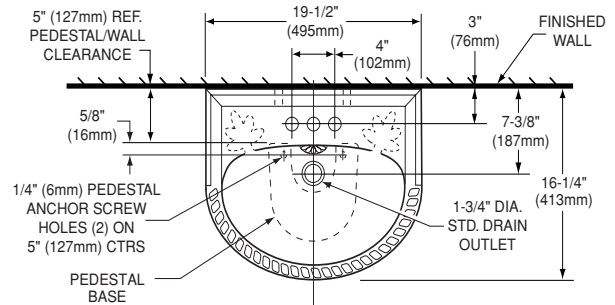

Kit Components:

- 20094** Lavatory slab with 1-1/4" dia. holes on 4" (102mm) centers
- 21080** Pedestal base only

Nominal Overall Dimensions:

19-1/2" x 16-1/4" x 30-3/4" (495 x 413 x 781mm)

33" (838mm) back ledge height

Open pedestal back

Bowl Inside Dimensions:

16" (406mm) wide

9-3/4" (248mm) front to back

4-3/4" (121mm) depth

Fixture Dimensions conform to ANSI Standard A112.19.2M

To Be Specified

- Faucet:
- Faucet Finish:
- Supplies:
- 1-1/4" Trap:
- Nipple:

NOTES:

- ★ DIMENSIONS SHOWN FOR LOCATION OF SUPPLIES AND "P" TRAP ARE SUGGESTED.
- FOR REINFORCEMENT ONLY. TAKE ACTUAL DIMENSIONS FROM FIXTURE.
- SLAB/PEDESTAL ANCHORS AND MOUNTING FEATURES TO BE FURNISHED BY OTHERS.
- PROVIDE SUITABLE REINFORCEMENT FOR ALL WALL SUPPORTS.
- FITTINGS NOT INCLUDED AND MUST BE ORDERED SEPARATELY.
- INSTALLATION INSTRUCTIONS SUPPLIED WITH LAVATORY.

IMPORTANT: Dimensions of fixtures are nominal and may vary within the range "P" tolerances established by ANSI Standard A112.19.2M. These measurements are subject to change or cancellation. No responsibility is assumed for use of superseded or voided pages.