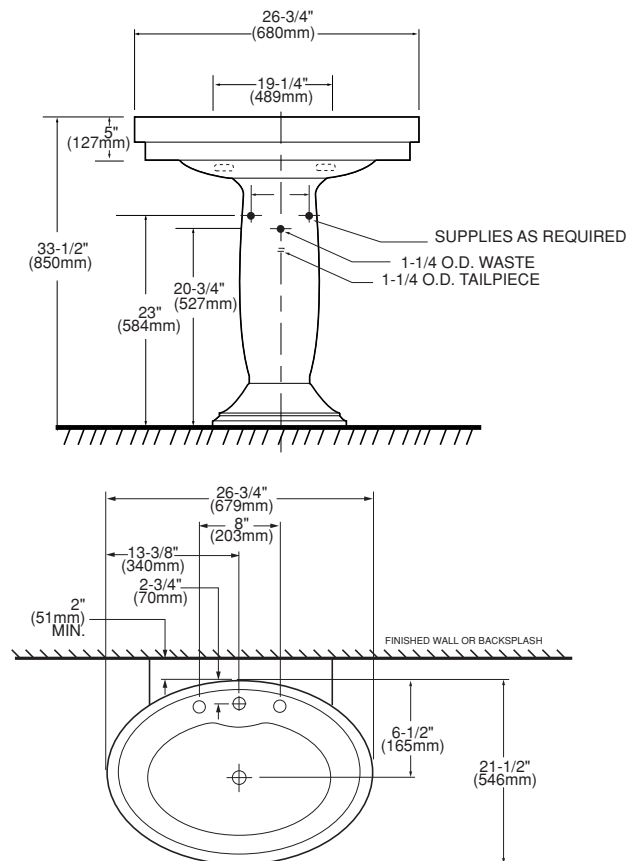

Kit Components:

- 20348** Lavatory slab with 1-3/8" dia. holes on 8" (203mm) centers (For spread faucets only)
- 21340** Pedestal base only

Nominal Overall Dimensions

26-3/4" x 21-1/2" (680 x 546mm)

33-1/2" (850mm) height

Open pedestal back

Bowl Dimensions

18-1/4" x 12-3/8" (464 x 314mm)

Fixture Dimensions conform to ANSI Standard A112.19.9M

To Be Specified

- Faucet:
- Faucet Finish:
- Supplies:
- 1-1/4" Trap:
- Nipple:

Shown with Archive® faucet (5414.801)

NOTES:

- ★ DIMENSIONS SHOWN FOR LOCATION OF SUPPLIES AND "P" TRAP ARE SUGGESTED.
- FOR REINFORCEMENT ONLY. TAKE ACTUAL DIMENSIONS FROM FIXTURE.
- SLAB/PEDESTAL ANCHORS AND MOUNTING FEATURES TO BE FURNISHED BY OTHERS.
- PROVIDE SUITABLE REINFORCEMENT FOR ALL WALL SUPPORTS.
- FITTINGS NOT INCLUDED AND MUST BE ORDERED SEPARATELY.
- INSTALLATION INSTRUCTIONS SUPPLIED WITH LAVATORY.

IMPORTANT: Dimensions of fixtures are nominal and may vary within the range of tolerances established by ANSI Standard A112.19.9M. These measurements are subject to change or cancellation. No responsibility is assumed for use of superseded or voided pages.