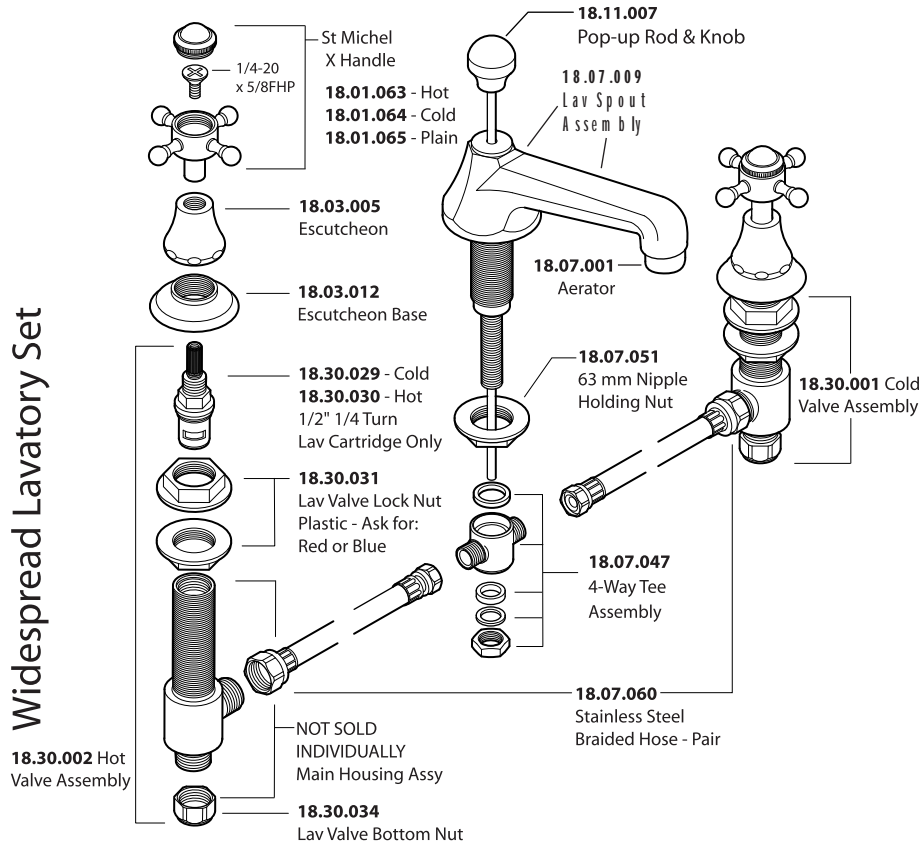

Widespread Lavatory Set

Handles

Roman and Wall Spouts