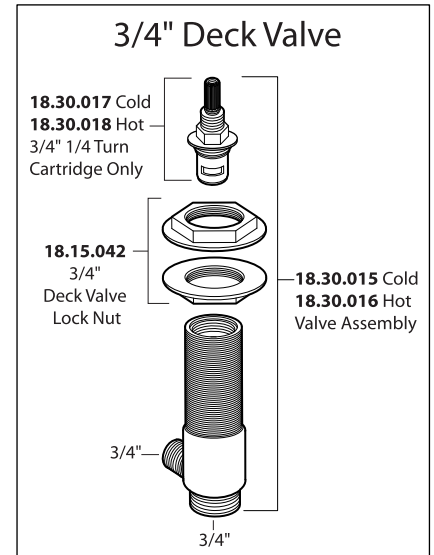

Widespread Lavatory Set

Handles

Roman and Wall Spouts