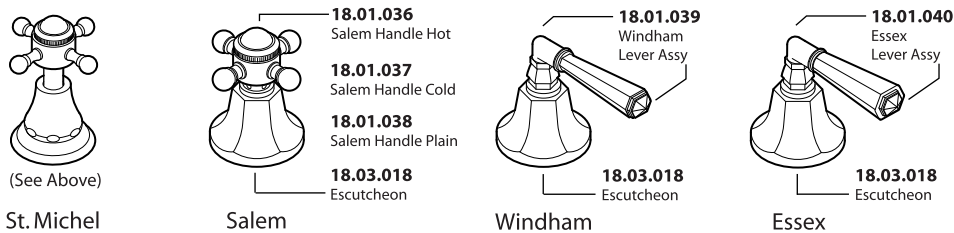

Widespread Lavatory Set

Handles

Roman and Wall Spouts