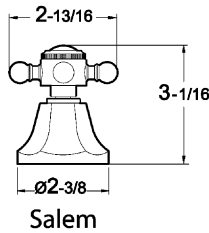

### Specifications

Widespread lavatory Set

**NOTE:** Spout and valves install through 1-1/4" Diameter Holes

Handles

Windham  
Essex

Salem

St. Michel \*

\* Escutcheon becomes valve top nut