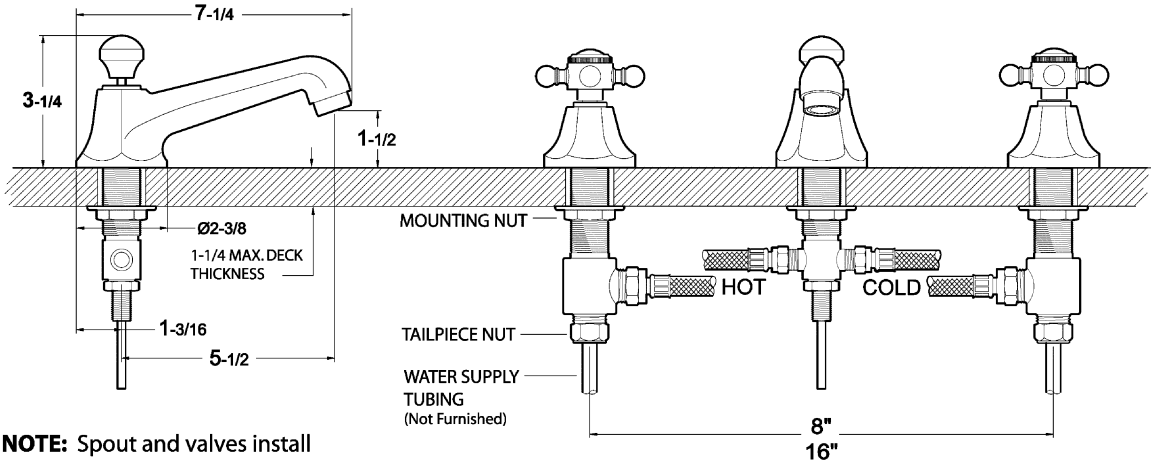

### Specifications

Widespread lavatory Set

**NOTE:** Spout and valves install through 1-1/4" Diameter Holes

Handles

Windham  
Essex

Salem

St. Michel \*

\* Escutcheon becomes valve top nut