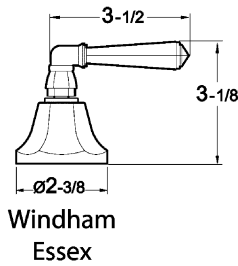

### Specifications

Widespread lavatory Set

**NOTE:** Spout and valves install through 1-1/4" Diameter Holes

Handles

Windham  
Essex

Salem

St. Michel \*

\* Escutcheon becomes valve top nut