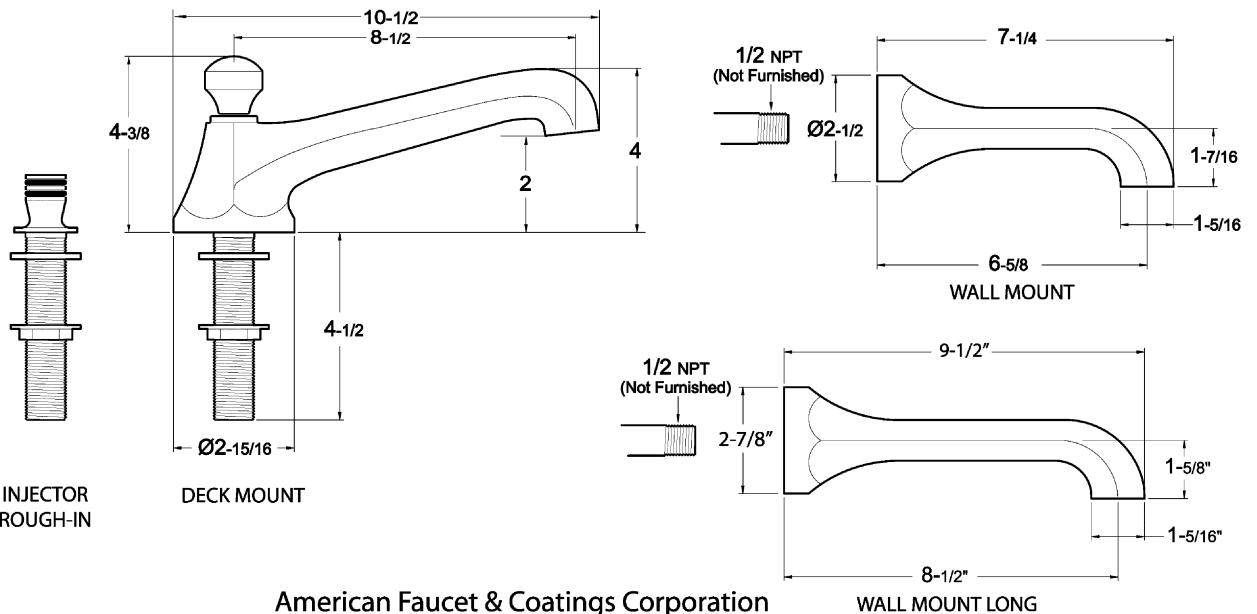

Roman and Wall Spouts

American Faucet & Coatings Corporation

Tel: 760-598-5895

Toll Free Fax 800-621-8383

customerservice@sigmafaucet.com