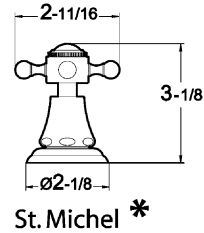

### Specifications

Widespread lavatory Set

**NOTE:** Spout and valves install through 1-1/4" Diameter Holes

Handles

Windham  
Essex

Salem

St. Michel \*

\* Escutcheon becomes valve top nut