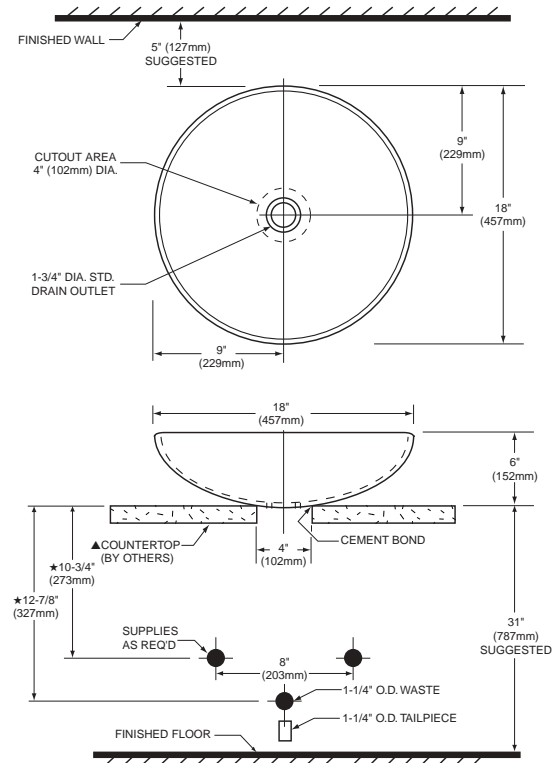

- 32040** Red color with design
- 32050** Blue color with design
(see catalog for actual patterns)

Nominal Overall Dimensions:

18" x 6" (457 x 152mm)

Bowl Inside Dimensions:

16-1/2" (419mm) diameter
5" (127mm) depth

Fixture Dimensions conform to ANSI Standard
A112.19.2M

To Be Specified

- Color:
- Faucet:
- Faucet Finish:
- Supplies:
- 1-1/4" Trap:
- Nipple:

GLASS WARNING: Glass items are hand crafted and actual color and/or design may slightly vary. Changes in lighting may also effect appearance. Install with grid drain only.

CAUTION: Do not over-tighten. THE NUT ON THE DRAIN SET SHOULD BE FINGER TIGHTENED AND THEN TURNED NO MORE THAN ONE ADDITIONAL TURN. Silicone or a series of rubber gaskets will be used to create a water tight seal. The metal surfaces of the drain set should never come in contact with the glass (Doing so can cause stresses to build in the glass, which could later crack the glass).

IMPORTANT: Dimensions of fixtures are nominal and may vary within the range of tolerances established by ANSI Standard A112.19.2M. These measurements are subject to change or cancellation. No responsibility is assumed for use of superseded or voided pages.