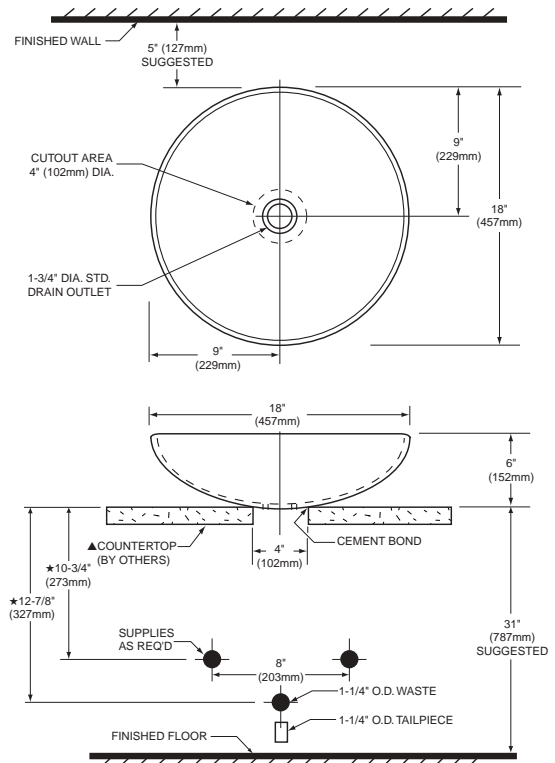

Nominal Overall Dimensions:

18" x 6" (457 x 152mm)

Bowl Inside Dimensions:

16-1/2" (419mm) diameter

5" (127mm) depth

Fixture Dimensions conform to ANSI Standard
A112.19.2M

To Be Specified

- Faucet:
- Faucet Finish:
- Supplies:
- 1-1/4" Trap:
- Nipple:

GLASS WARNING: Glass items are hand crafted and actual color and/or design may slightly vary. Changes in lighting may also effect appearance. Install with grid drain only.

CAUTION: Do not over-tighten. THE NUT ON THE DRAIN SET SHOULD BE FINGER TIGHTENED AND THEN TURNED NO MORE THAN ONE ADDITIONAL TURN. Silicone or a series of rubber gaskets will be used to create a water tight seal. The metal surfaces of the drain set should never come in contact with the glass (Doing so can cause stresses to build in the glass, which could later crack the glass).

NOTES:

- ★ DIMENSIONS SHOWN FOR LOCATION OF SUPPLIES AND "P" TRAP ARE SUGGESTED.
- ▲ FOR COUNTERTOP CUTOUT, REFER TO INSTALLATION INSTRUCTIONS SUPPLIED WITH LAVATORY. FITTINGS NOT INCLUDED AND MUST BE ORDERED SEPARATELY.

IMPORTANT: Dimensions of fixtures are nominal and may vary within the range of tolerances established by ANSI Standard A112.19.2M. These measurements are subject to change or cancellation. No responsibility is assumed for use of superseded or voided pages.