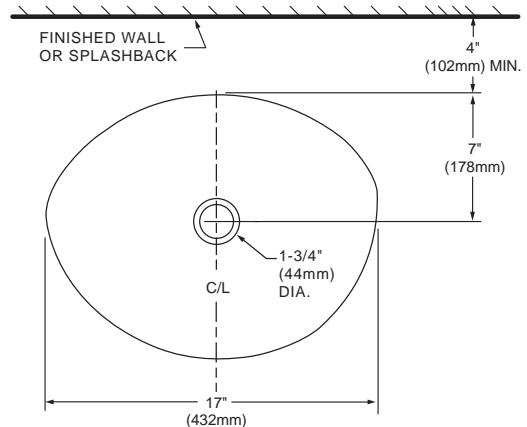

### Nominal Overall Dimensions:

17" x 14-1/8" (432 x 359mm)  
4-3/4" (121mm) height above counter

### Bowl Inside Dimensions:

15-1/2" x 13-1/2" (394 x 343mm)  
4-1/4" (108mm) depth

Fixture Dimensions conform to ANSI Standard A112.19.2M

### NOTES:

- ★ DIMENSIONS SHOWN FOR LOCATION OF SUPPLIES AND "P" TRAP ARE SUGGESTED.
- ▲ FOR COUNTERTOP CUTOUT, REFER TO INSTALLATION INSTRUCTIONS SUPPLIED WITH LAVATORY. FITTINGS NOT INCLUDED AND MUST BE ORDERED SEPARATELY.

IMPORTANT: Dimensions of fixtures are nominal and may vary within the range of tolerances established by ANSI Standard A112.19.2M. These measurements are subject to change or cancellation. No responsibility is assumed for use of superseded or voided pages.