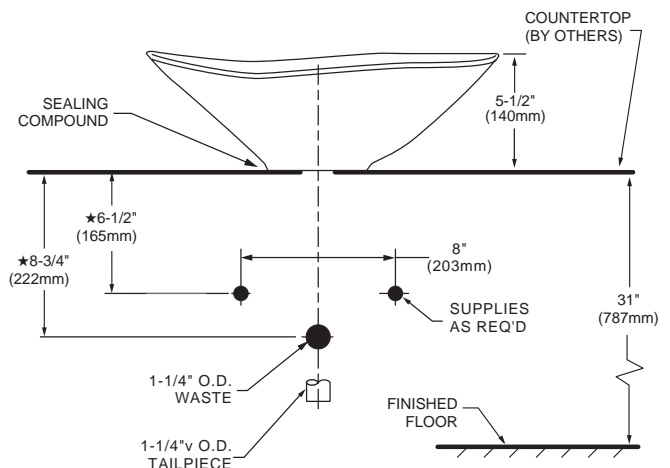

### Nominal Overall Dimensions:

17" x 14-1/8" (432 x 359mm)  
4-3/4" (121mm) height above counter

### Bowl Inside Dimensions:

15-1/2" x 13-1/2" (394 x 343mm)  
4-1/4" (108mm) depth

Fixture Dimensions conform to ANSI Standard A112.19.2M

### NOTES:

- ★ DIMENSIONS SHOWN FOR LOCATION OF SUPPLIES AND "P" TRAP ARE SUGGESTED.
- ▲ FOR COUNTERTOP CUTOUT, REFER TO INSTALLATION INSTRUCTIONS SUPPLIED WITH LAVATORY. FITTINGS NOT INCLUDED AND MUST BE ORDERED SEPARATELY.

IMPORTANT: Dimensions of fixtures are nominal and may vary within the range of tolerances established by ANSI Standard A112.19.2M. These measurements are subject to change or cancellation. No responsibility is assumed for use of superseded or voided pages.