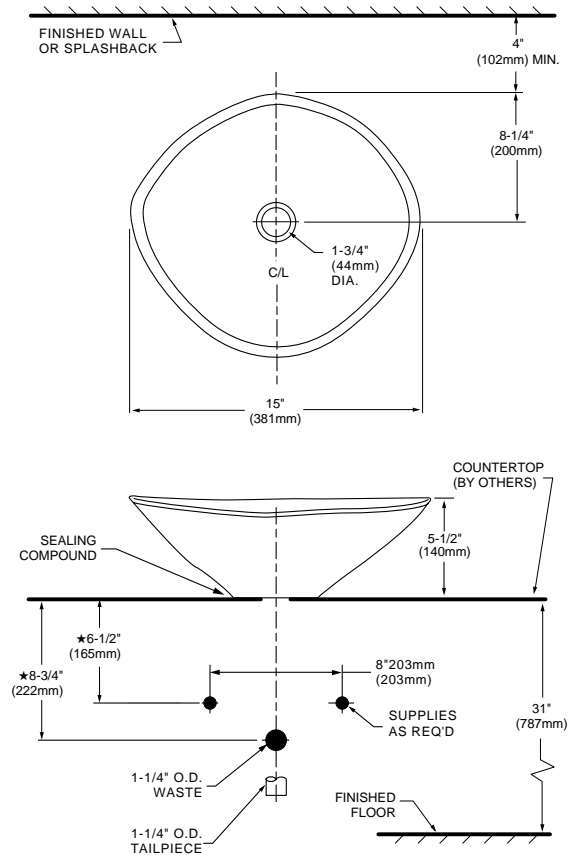

Nominal Overall Dimensions:

16-1/2" x 15" (419 x 381mm)
5-1/2" (140mm) height above counter

Bowl Inside Dimensions:

15-1/2" x 13-1/2" (394 x 343mm)
5" (127mm) depth

Fixture Dimensions conform to ANSI Standard
A112.19.2M

To Be Specified

- Color:
- Faucet:
- Faucet Finish:
- Supplies:
- 1-1/4" Trap:
- Nipple:

SPECIAL NOTE ON FINISH: As original works of art, every bronze basin is unique in regard to contour, texture, and luster. With the passage of time, and the running of water, yours will acquire a rich patina that can be neither rushed nor duplicated. Bronze basins have a living finish that will change in appearance due to use, time, and lighting conditions. See installation instructions for cleaning.

NOTES:

- ★ DIMENSIONS SHOWN FOR LOCATION OF SUPPLIES AND "P" TRAP ARE SUGGESTED.
- ▲ FOR COUNTERTOP CUTOUT, REFER TO INSTALLATION INSTRUCTIONS SUPPLIED WITH LAVATORY. FITTINGS NOT INCLUDED AND MUST BE ORDERED SEPARATELY.

IMPORTANT: Dimensions of fixtures are nominal and may vary within the range of tolerances established by ANSI Standard A112.19.2M. These measurements are subject to change or cancellation. No responsibility is assumed for use of superseded or voided pages.