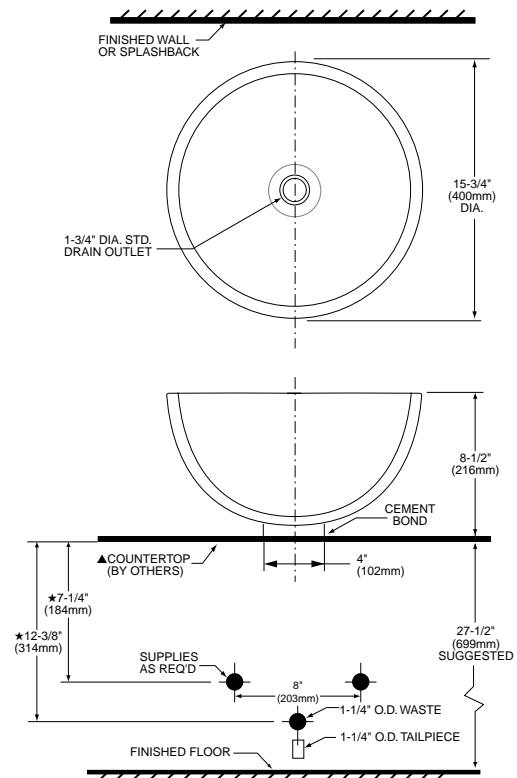

GEOMETRIQUE 1/2 SPHERE ABOVE-COUNTER BASIN, MODEL 32540

- Basic geometric shape turned art
- Above counter lavatory for countertop application only
- Shape and light come together to create a tranquil ambience
- 4" wide base for stability and raised for easier countertop cleaning
- Design-coordinated with Porcher's wall-mounted Stemma faucet
- Chrome grid drain part #85010 included
- Made in USA

Nominal Overall Dimensions:

- 15-3/4" (400mm) top diameter
- 8-1/2" (216mm) above counter height
- 7-3/4" (171mm) inside bowl depth

Bowl Inside Dimensions:

- 14-1/4" (362mm) diameter
- 7" (178mm) depth

Fixture Dimensions conform to ANSI Standard A112.19.2M

Shown with Stemma faucet (5339.451.002)

To Be Specified

- Color:
- Faucet:
- Faucet Finish:
- Supplies:
- 1-1/4" Trap:
- Nipple:

GLASS WARNING: Glass items are hand crafted and actual color and/or design may slightly vary. Changes in lighting may also effect appearance. Install with grid drain only.

IMPORTANT: Dimensions of fixtures are nominal and may vary within the range of tolerances established by ANSI Standard A112.19.2M. These measurements are subject to change or cancellation. No responsibility is assumed for use of superseded or voided pages.