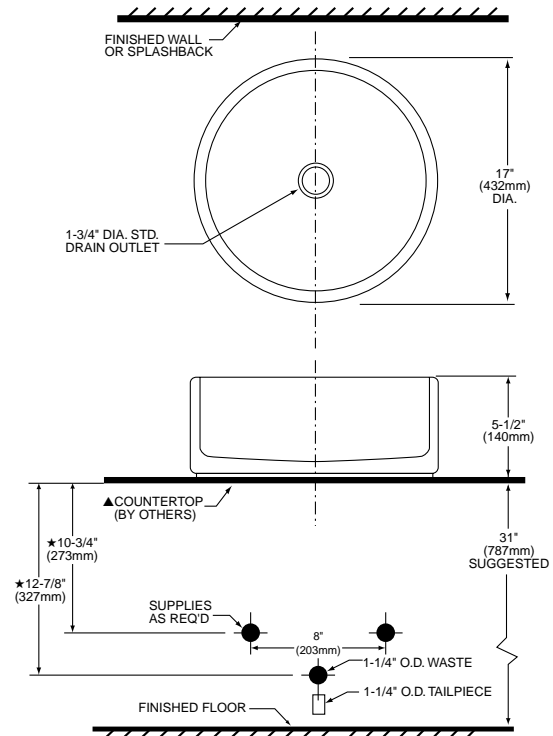

Nominal Overall Dimensions:

- 15-3/4" (400mm) top diameter
- 8-1/2" (216mm) above counter height
- 7-3/4" (171mm) inside bowl depth

Bowl Inside Dimensions:

- 15-1/2" (394mm) diameter
- 4-1/4" (108mm) depth

Fixture Dimensions conform to ANSI Standard

A112.19.2M

Shown with Alfiere® faucet (5415.501.002)

To Be Specified

- Color:
- Faucet:
- Faucet Finish:
- Supplies:
- 1-1/4" Trap:
- Nipple:

GLASS WARNING: Glass items are hand crafted and actual color and/or design may slightly vary. Changes in lighting may also effect appearance. Install with grid drain only.

CAUTION: Do not over-tighten. THE NUT ON THE DRAIN SET SHOULD BE FINGER TIGHTENED AND THEN TURNED NO MORE THAN ONE ADDITIONAL TURN. Silicone or a series of rubber gaskets will be used to create a water tight seal. The metal surfaces of the drain set should never come in contact with the glass (Doing so can cause stresses to build in the glass, which could later crack the glass).

IMPORTANT: Dimensions of fixtures are nominal and may vary within the range of tolerances established by ANSI Standard A112.19.2M. These measurements are subject to change or cancellation. No responsibility is assumed for use of superseded or voided pages.