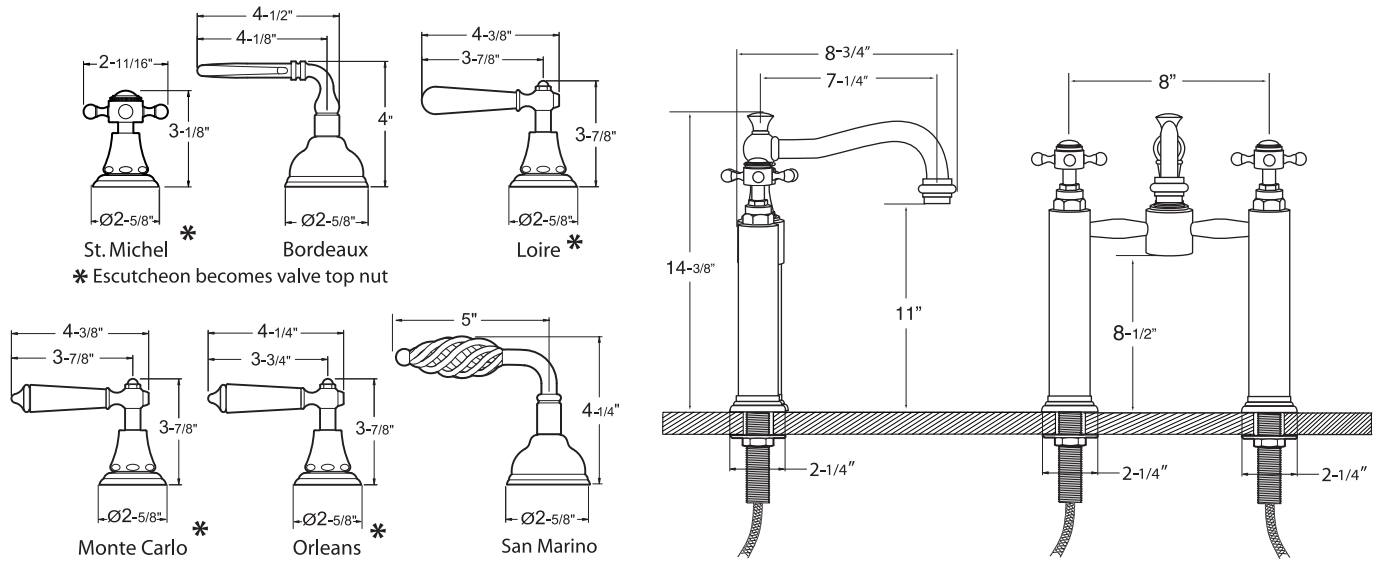

Widespread Lavatory Set

Handles/Pillar Vessel

Roman and Wall Spouts

Note:
Measurements
do not vary for
wall vessel styles

American Faucet & Coatings Corporation

Tel: 760-598-5895

Toll Free Fax 800-621-8383

customerservice@sigmafaucet.com