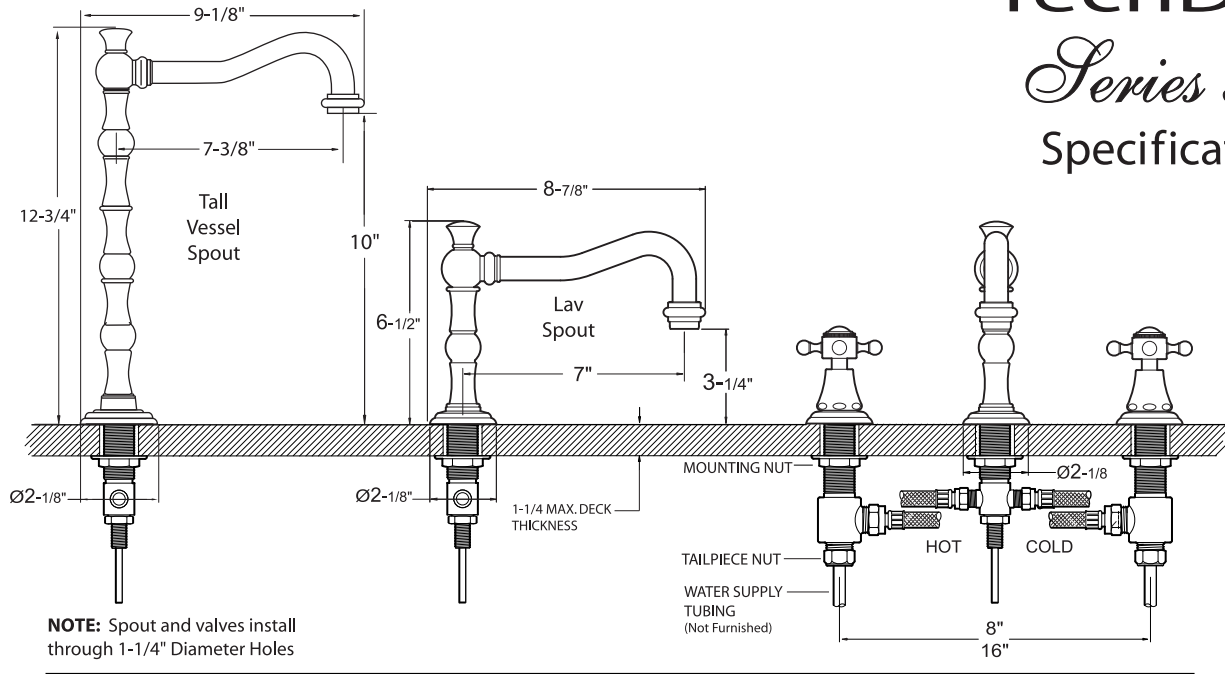

Widespread Lavatory Set

Handles/Pillar Vessel

Roman and Wall Spouts

Note:
Measurements
do not vary for
wall vessel styles

American Faucet & Coatings Corporation

Tel: 760-598-5895

Toll Free Fax 800-621-8383

customerservice@sigmafaucet.com