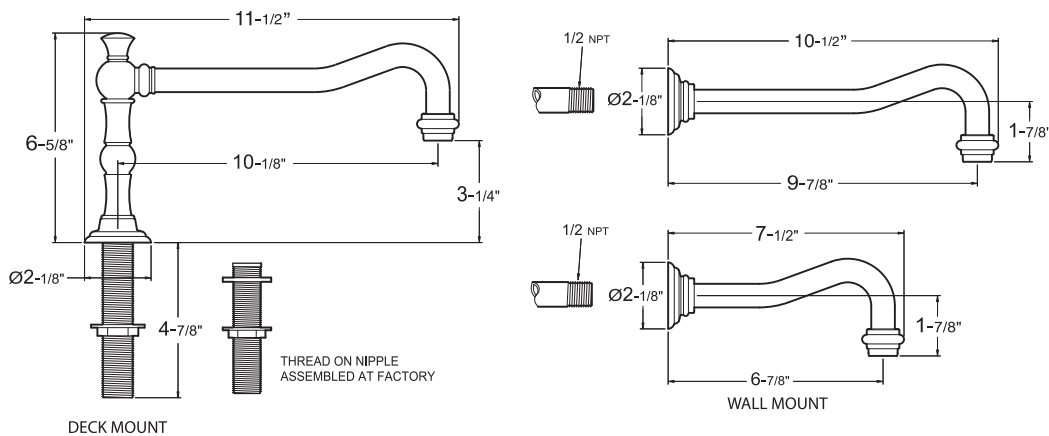

Widespread Lavatory Set

Handles/Pillar Vessel

Roman and Wall Spouts

Note:
Measurements
do not vary for
wall vessel styles

American Faucet & Coatings Corporation

Tel: 760-598-5895

Toll Free Fax 800-621-8383

customerservice@sigmafaucet.com