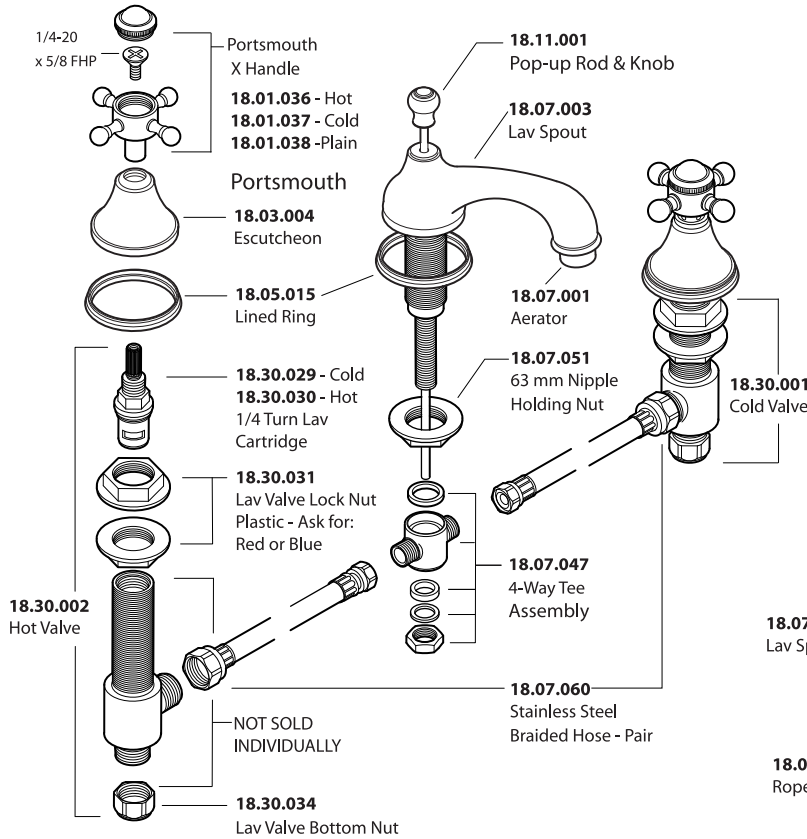

TechData
Series 400
Parts List

Widespread Lavatory Set

Handles

Roman and Wall Spouts