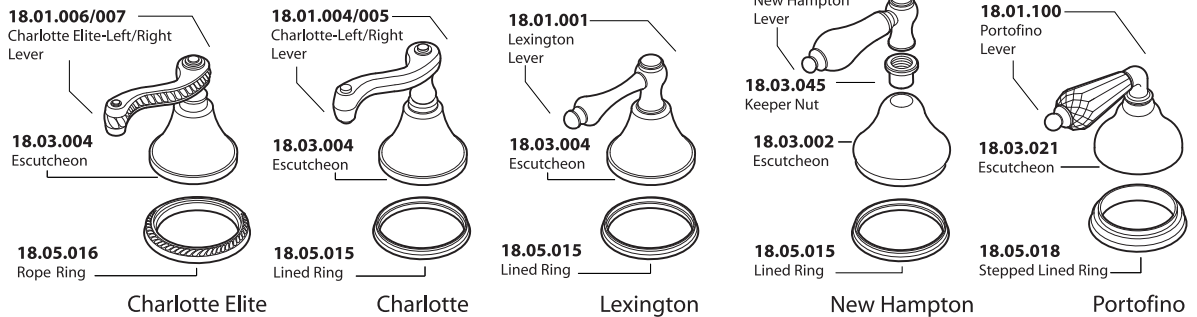

TechData
Series 400
Parts List

Widespread Lavatory Set

Handles

Roman and Wall Spouts