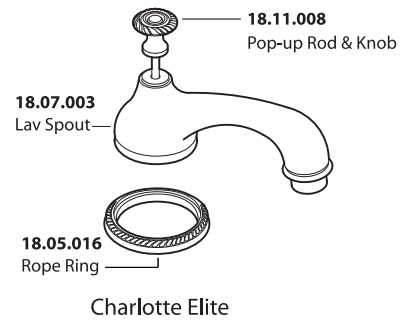

TechData
Series 400
Parts List

Widespread Lavatory Set

Handles

Roman and Wall Spouts