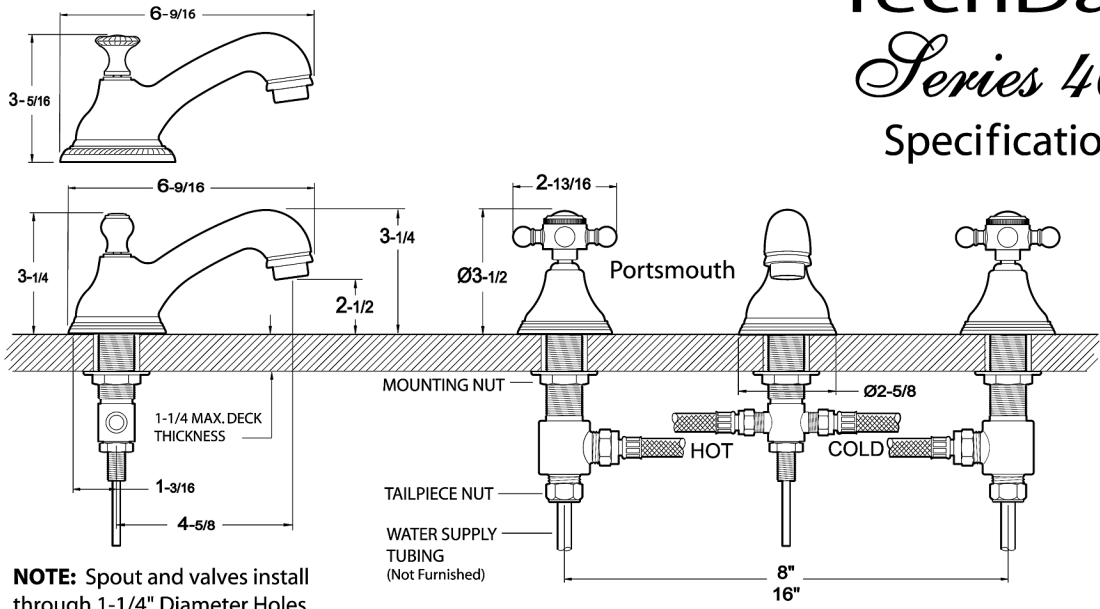

TechData

Series 400

Specifications

Widespread lavatory Set

NOTE: Spout and valves install through 1-1/4" Diameter Holes

Handles

Roman Tub