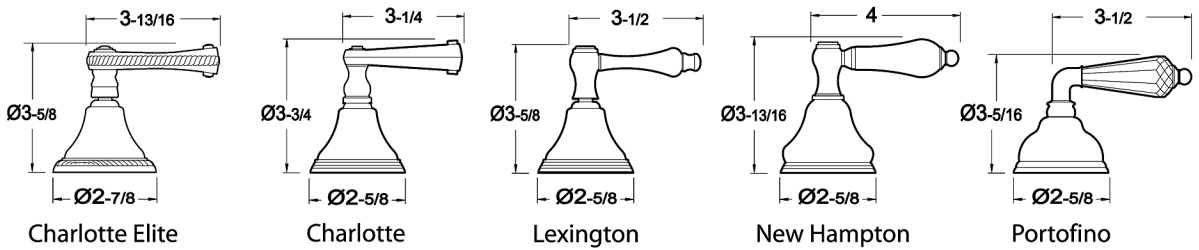

TechData

Series 400

Specifications

Widespread lavatory Set

NOTE: Spout and valves install through 1-1/4" Diameter Holes

Handles

Roman Tub