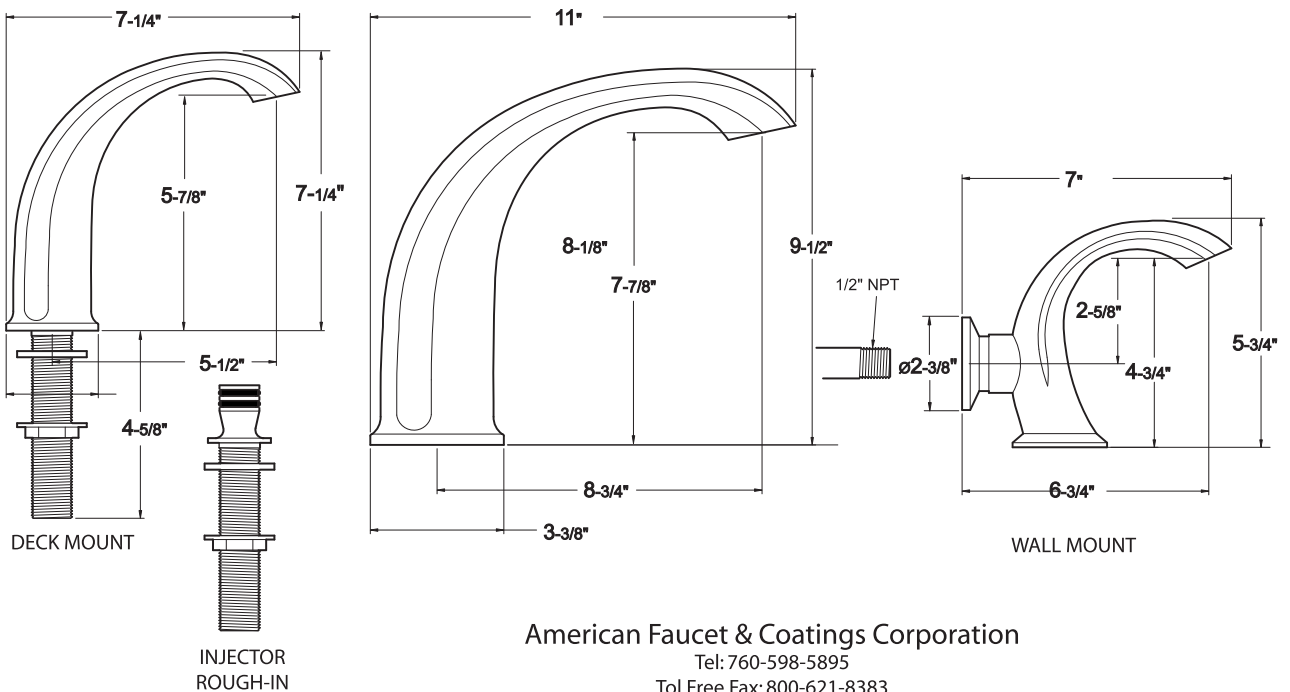

TechData
Series 500
Specifications

Widespread lavatory Set

Handles

Roman and Wall Spouts

JBM REV C 6-2-05