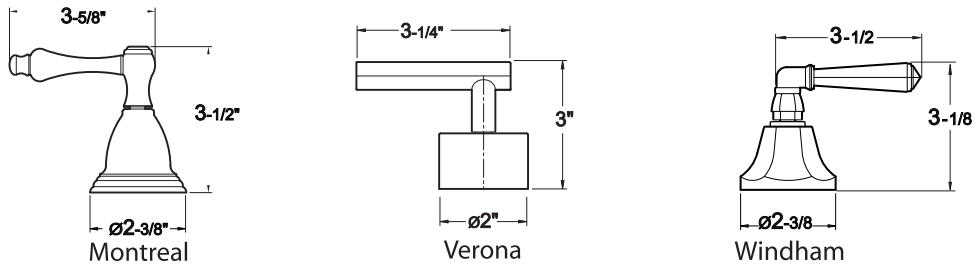

TechData
Series 500
Specifications

Widespread lavatory Set

Handles

Roman and Wall Spouts

JBM REV C 6-2-05