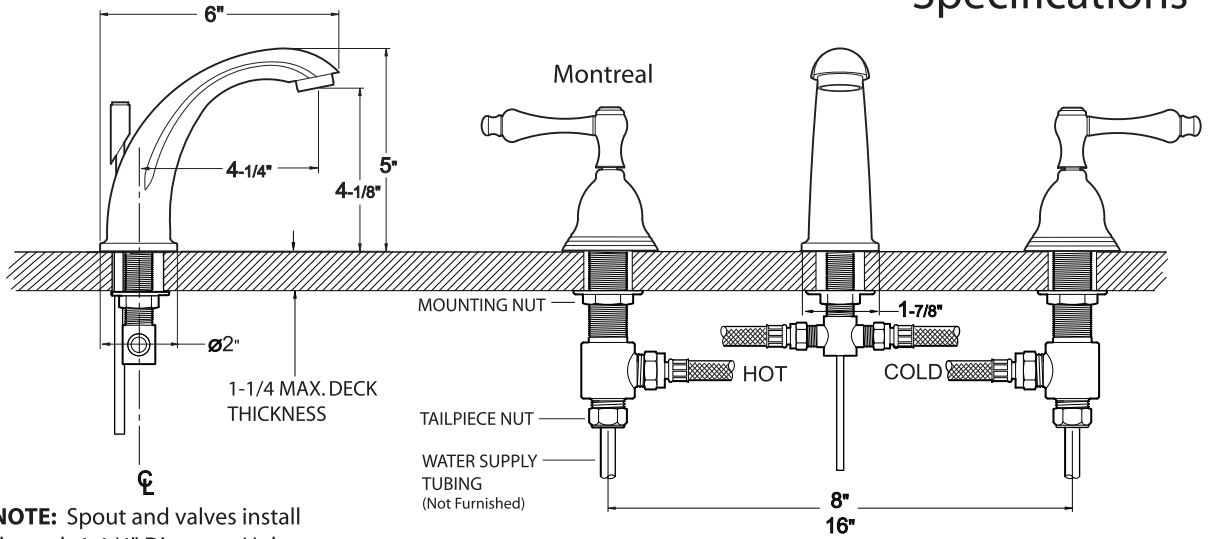

TechData
Series 500
Specifications

Widespread lavatory Set

Handles

Roman and Wall Spouts

JBM REV C 6-2-05