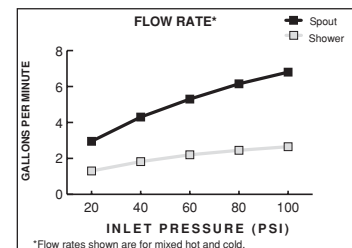

ROUGH-IN DIAGRAM
SHOWN ON
REVERSE SIDE