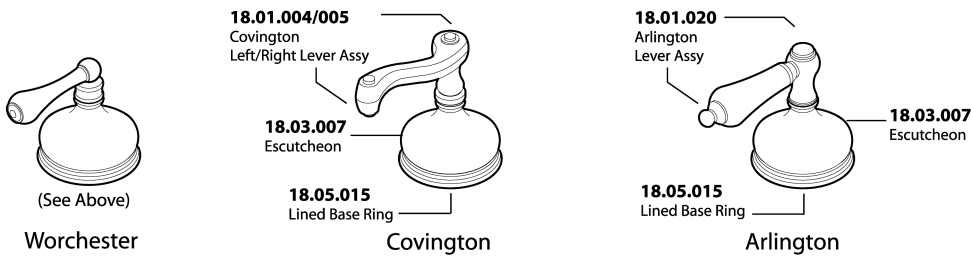

TechData

Series 600

Parts List

Widespread Lavatory Set

Handles

Roman and Wall Spouts