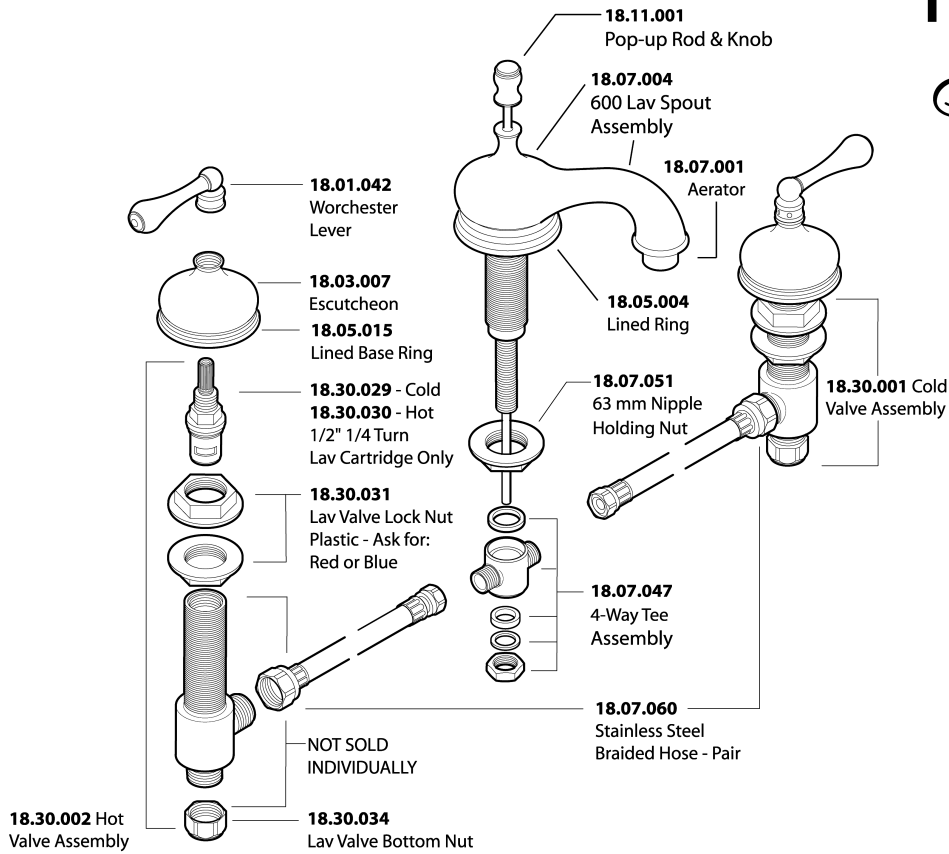

TechData

Series 600

Parts List

Widespread Lavatory Set

Handles

Roman and Wall Spouts