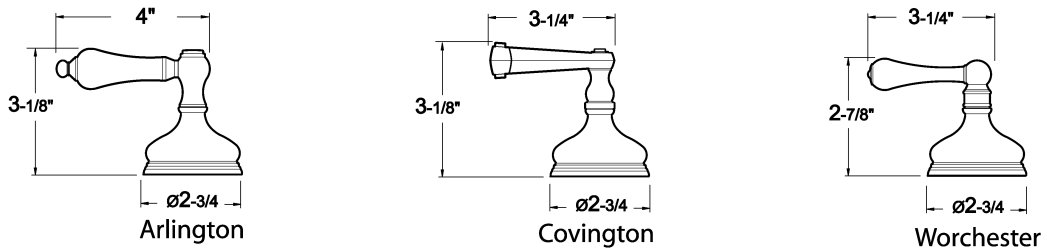

TechData
Series 600
Specifications

Widespread lavatory Set

Handles

Roman and Wall Spouts

JBM 11-15-04
REV B