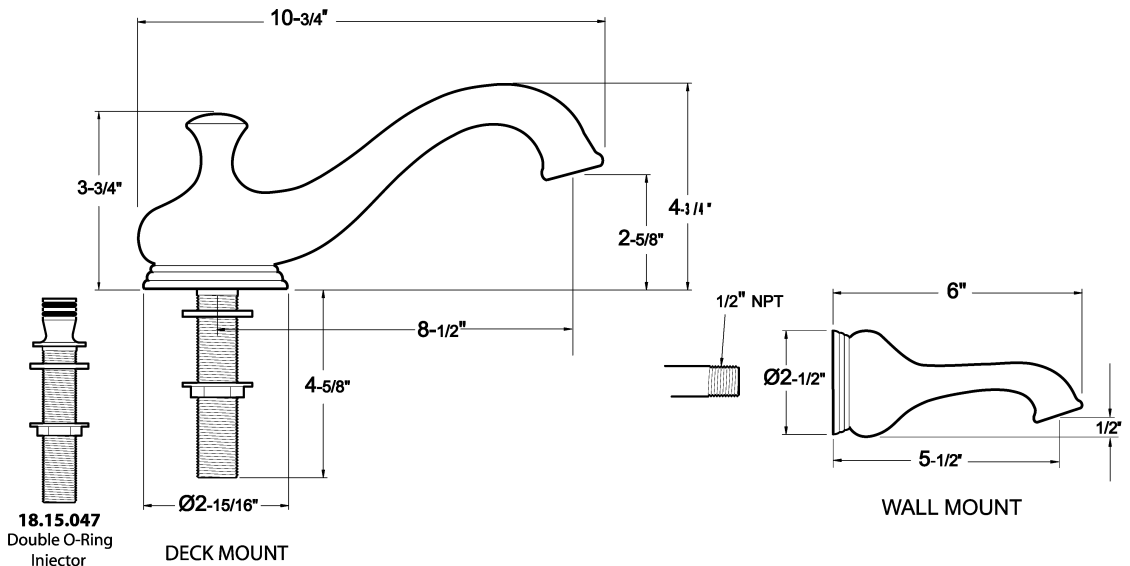

TechData
Series 600
Specifications

Widespread lavatory Set

Handles

Roman and Wall Spouts

JBM 11-15-04
REV B