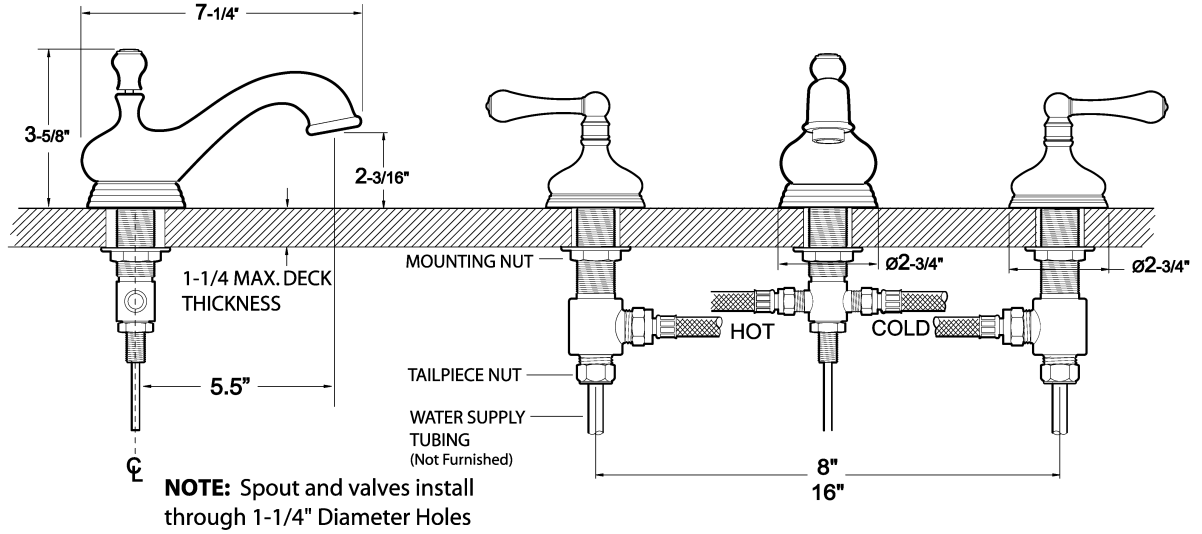

TechData
Series 600
Specifications

Widespread lavatory Set

Handles

Roman and Wall Spouts

JBM 11-15-04
REV B