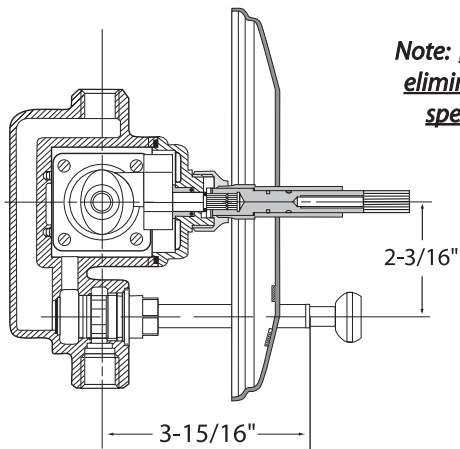

Pressure Balance Valve & Trim
Specifications
720 Series

Cutaway View

**Note: For shower only application
eliminate diverter and tub spout
specifications from all views**

Top View

Handles

Valencia

Mallorca

Alicante