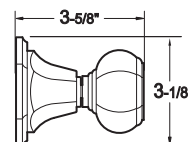

Pressure Balance Valve & Trim
Specifications
720 Series

Cutaway View

**Note: For shower only application
eliminate diverter and tub spout
specifications from all views**

Top View

Handles

Valencia

Mallorca

Alicante