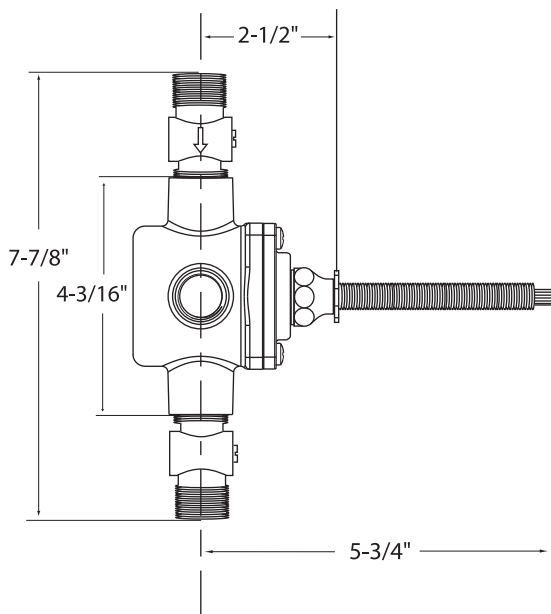

Pressure Balance Valve & Trim
Specifications
720 Series

Cutaway View

**Note: For shower only application
eliminate diverter and tub spout
specifications from all views**

Top View

Handles

Valencia

Mallorca

Alicante