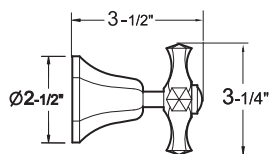

Pressure Balance Valve & Trim
Specifications
720 Series

Cutaway View

**Note: For shower only application
eliminate diverter and tub spout
specifications from all views**

Top View

Handles

Valencia

Mallorca

Alicante