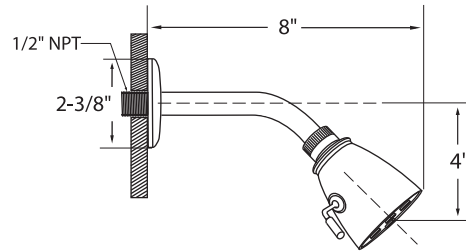

Pressure Balance Valve & Trim
Specifications
720 Series

Cutaway View

**Note: For shower only application
eliminate diverter and tub spout
specifications from all views**

Top View

Handles

Valencia

Mallorca

Alicante