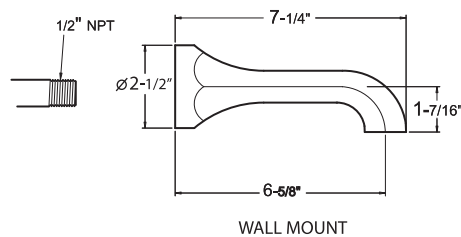

Pressure Balance Valve & Trim
Specifications
720 Series

Cutaway View

**Note: For shower only application
eliminate diverter and tub spout
specifications from all views**

Top View

Handles

Valencia

Mallorca

Alicante