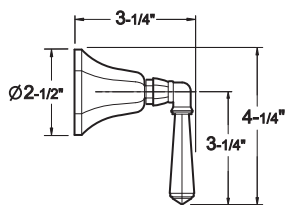

Pressure Balance Valve & Trim
Specifications
720 Series

Cutaway View

**Note: For shower only application
eliminate diverter and tub spout
specifications from all views**

Top View

Handles

Valencia

Mallorca

Alicante