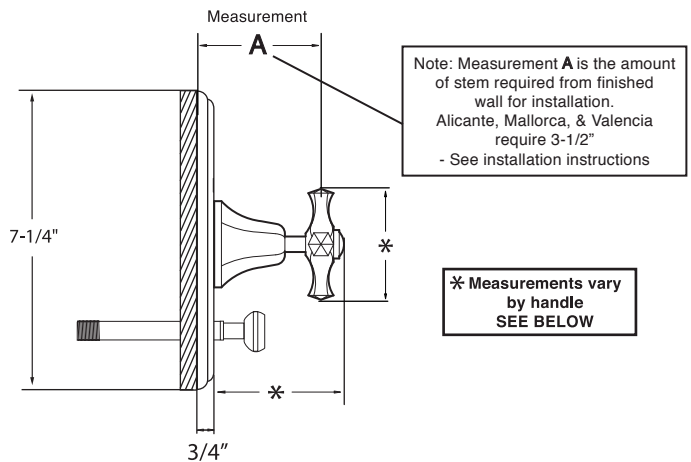

Pressure Balance Valve & Trim
Specifications
720 Series

Cutaway View

**Note: For shower only application
eliminate diverter and tub spout
specifications from all views**

Top View

Handles

Valencia

Mallorca

Alicante