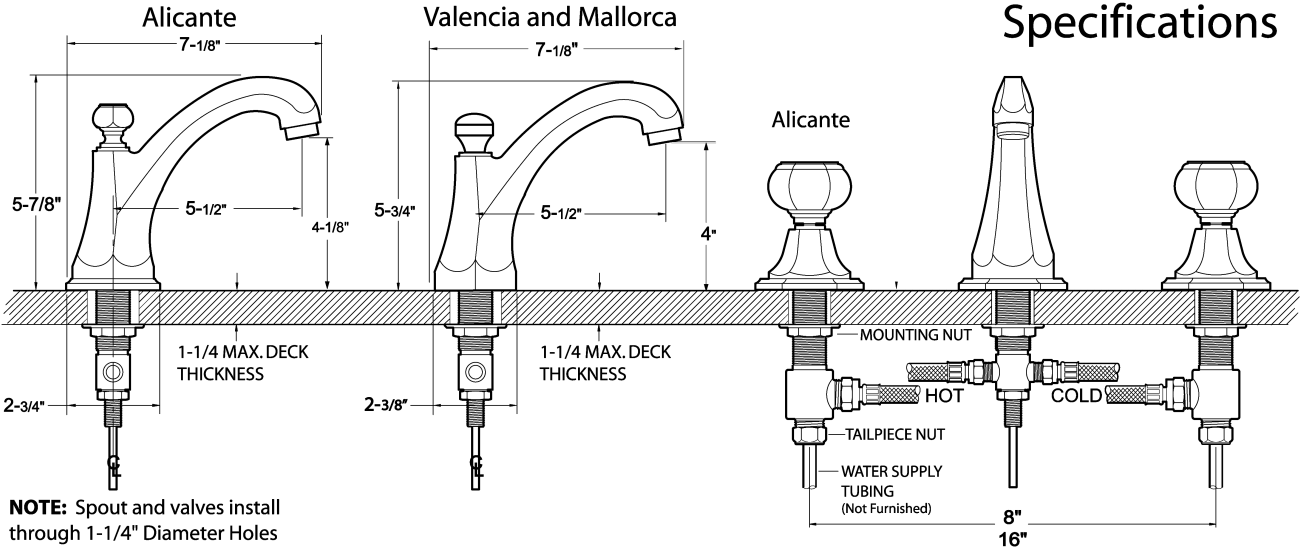

TechData
Series 720
Specifications

Widespread lavatory Set

Handles

Roman and Wall Spouts

JBM 10-26-04
REV B