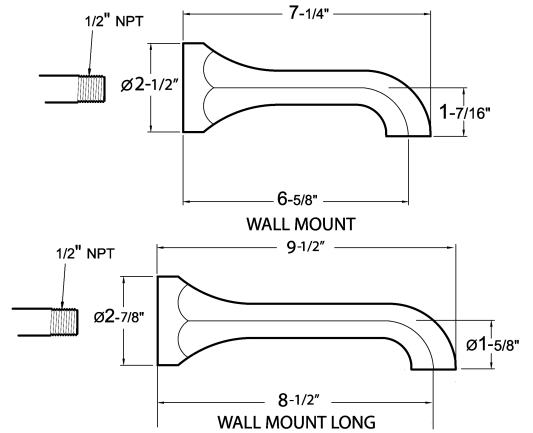

TechData
Series 720
Specifications

Widespread lavatory Set

Handles

Roman and Wall Spouts

JBM 10-26-04
REV B