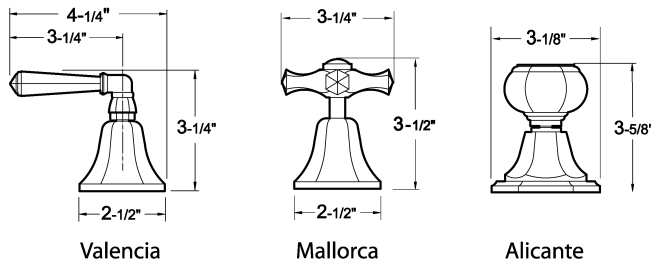

TechData
Series 720
Specifications

Widespread lavatory Set

Handles

Roman and Wall Spouts

JBM 10-26-04
REV B