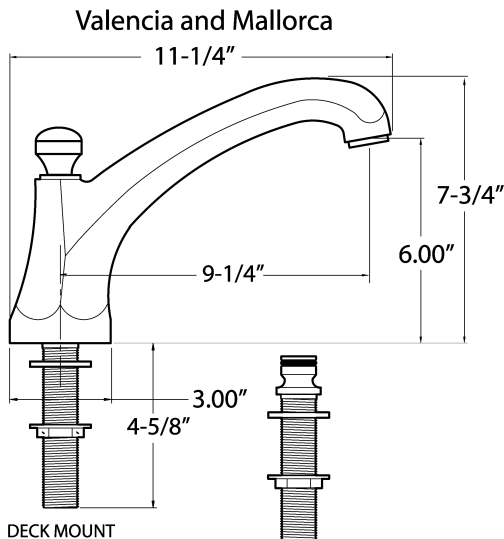

TechData
Series 720
Specifications

Widespread lavatory Set

Handles

Roman and Wall Spouts

JBM 10-26-04
REV B