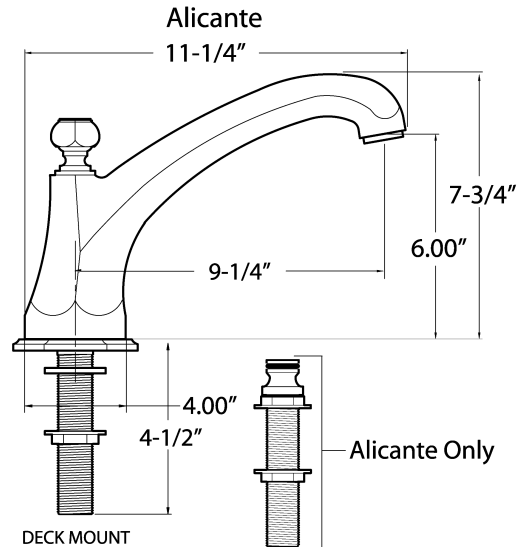

TechData
Series 720
Specifications

Widespread lavatory Set

Handles

Roman and Wall Spouts

JBM 10-26-04
REV B