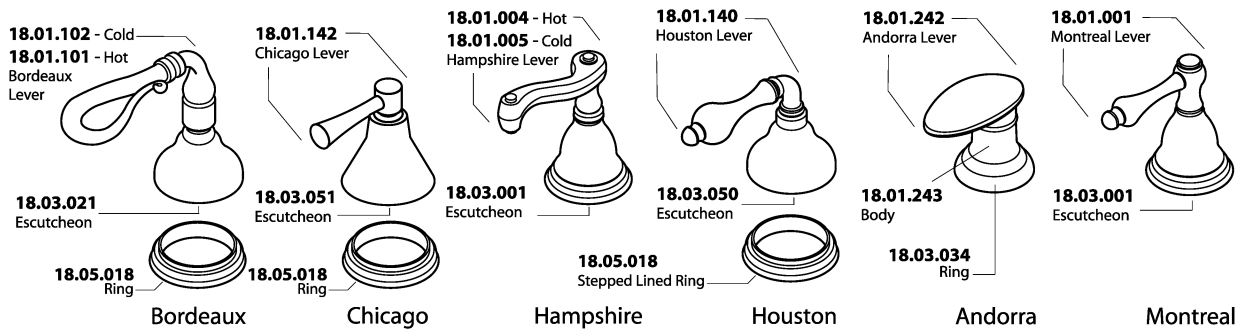

**TechData**  
*Series 800*  
**Parts List**

**Widespread Lavatory Set**

**Handles**

**Roman and Wall Spouts**