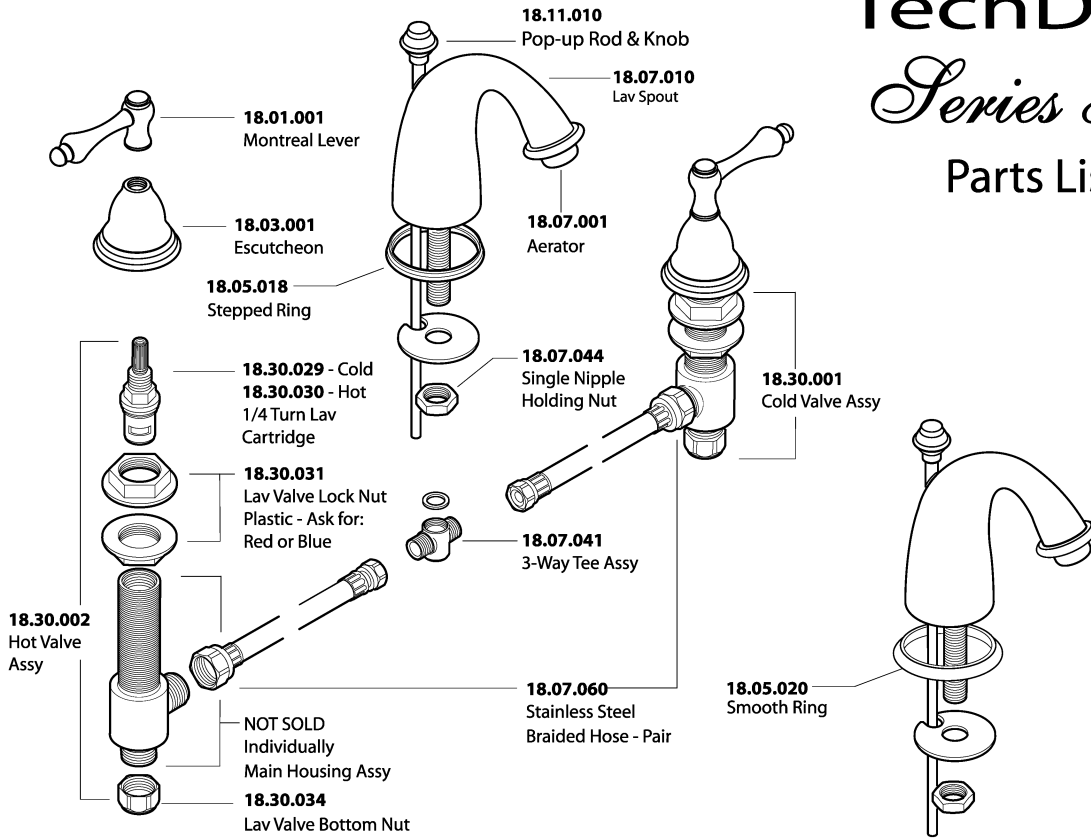

**TechData**  
*Series 800*  
**Parts List**

**Widespread Lavatory Set**

**Handles**

**Roman and Wall Spouts**