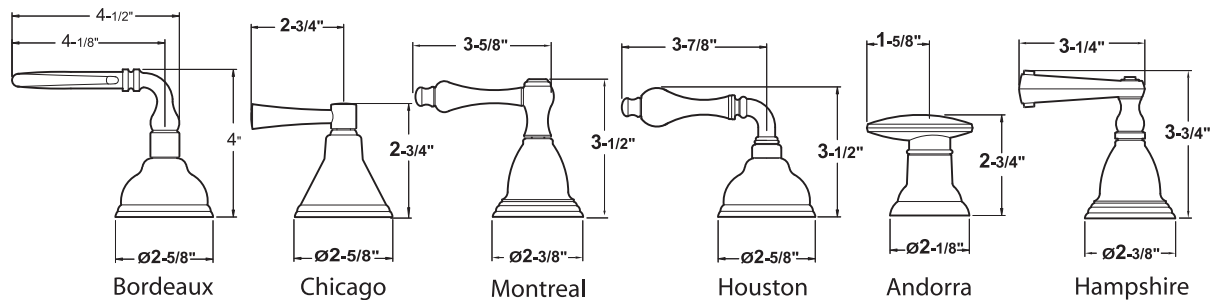

TechData

Series 800

Specifications

Widespread lavatory Set

Note: Spout and Valves install through 1-1/4" diameter holes

Handles

Roman and Wall Spouts

JBM 12-16-05
REV D