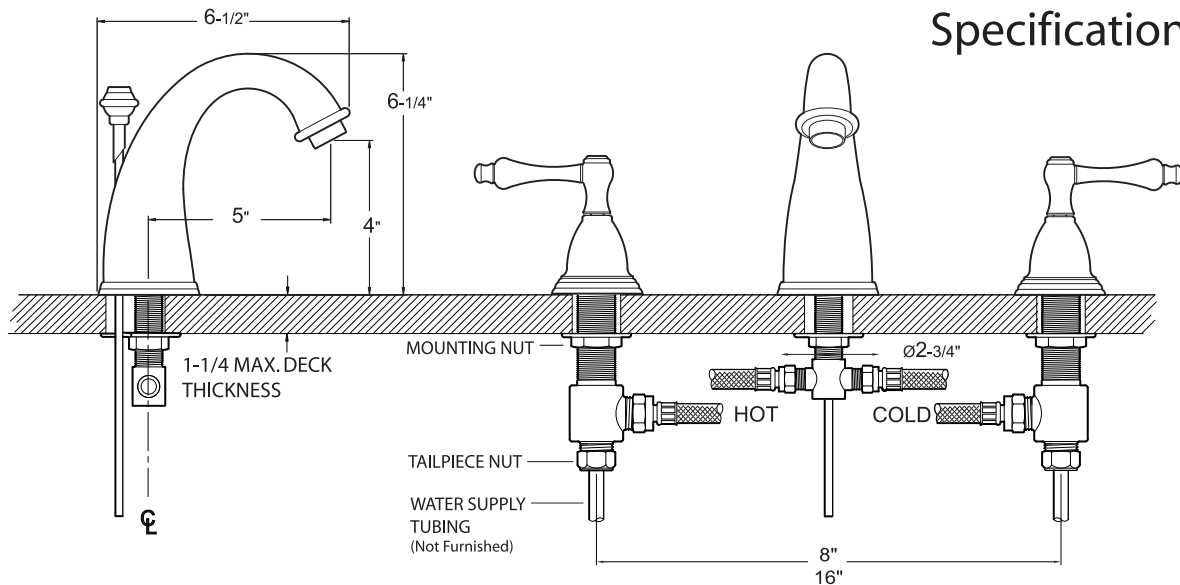

#### Widespread lavatory Set

Note: Spout and Valves install through 1-1/4" diameter holes