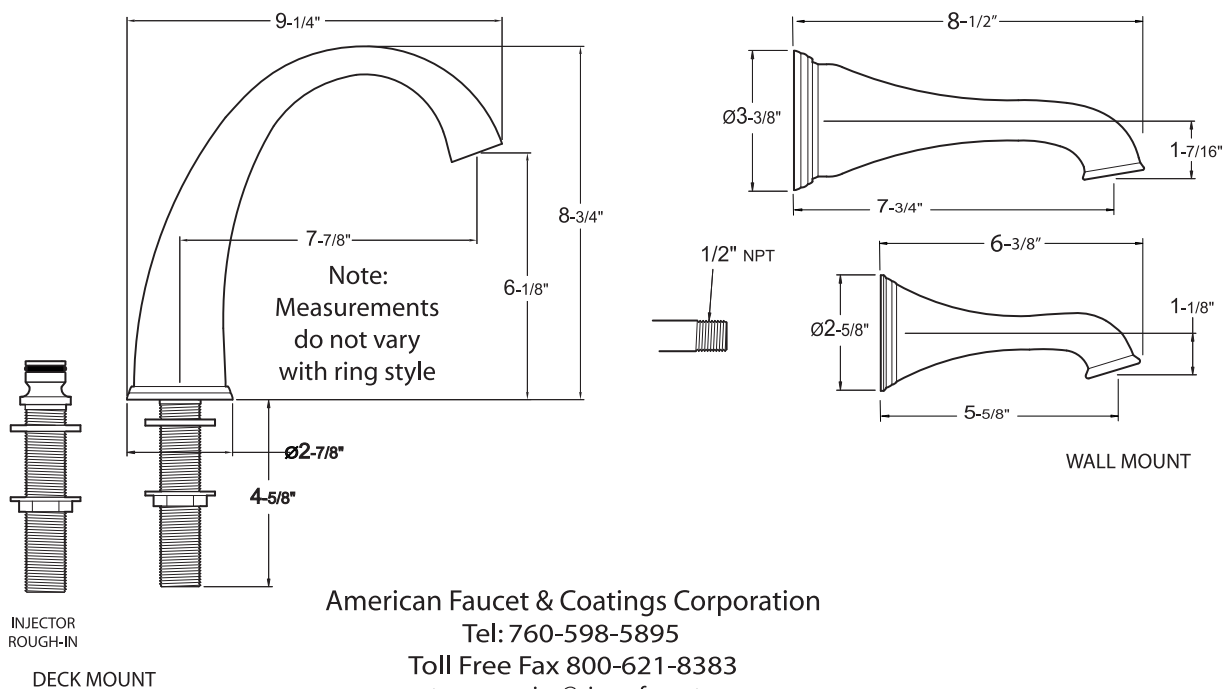

Roman and Wall Spouts