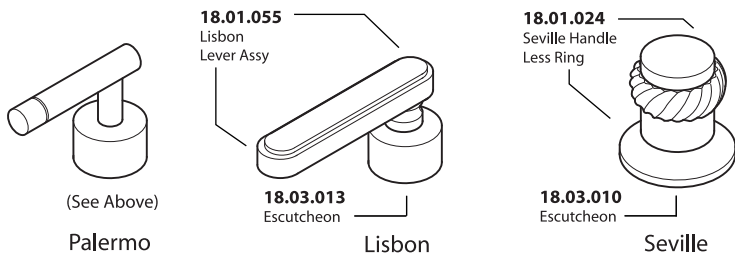

Parts List

Widespread Lavatory Set

Handles

Roman and Wall Spouts

JBM 1-16-06
REV C