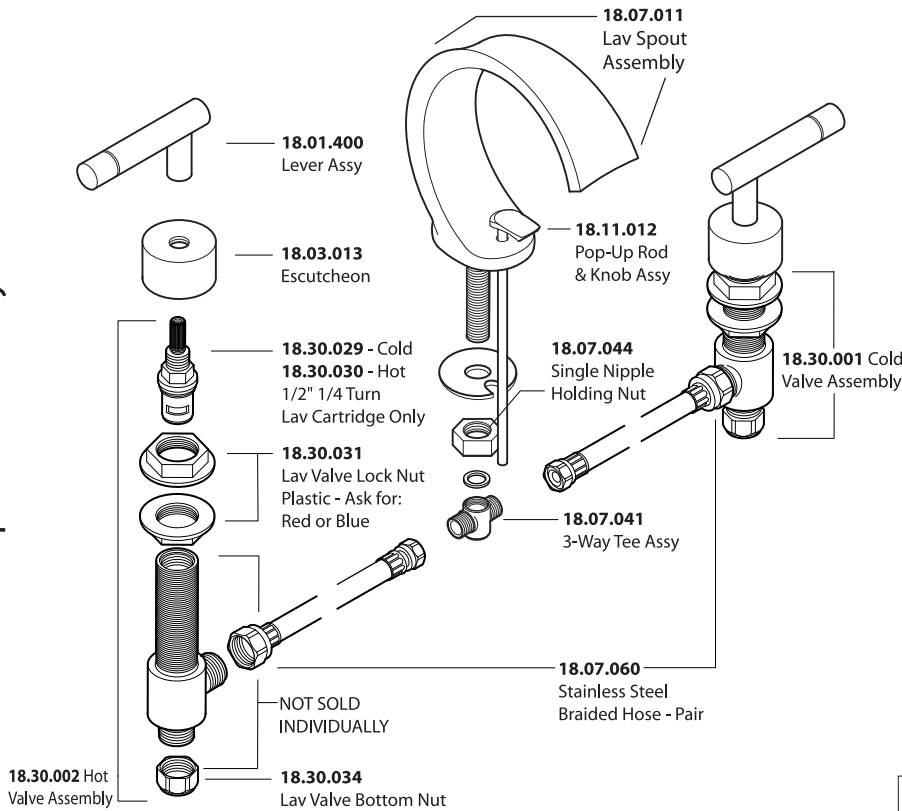

Parts List

Widespread Lavatory Set

Handles

Roman and Wall Spouts

JBM 1-16-06
REV C