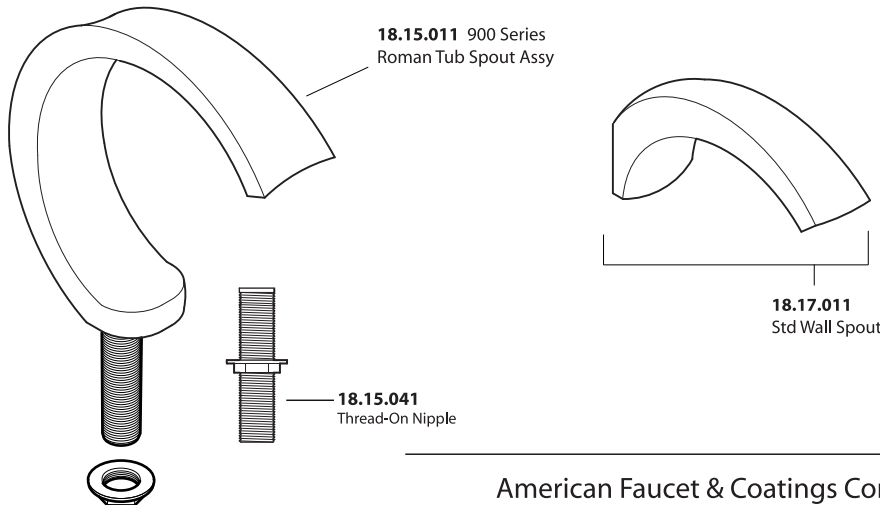

Parts List

Widespread Lavatory Set

Handles

Roman and Wall Spouts

JBM 1-16-06
REV C