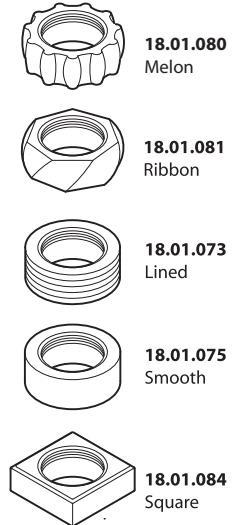

Parts List

Widespread Lavatory Set

Handles

Roman and Wall Spouts

JBM 1-16-06
REV C