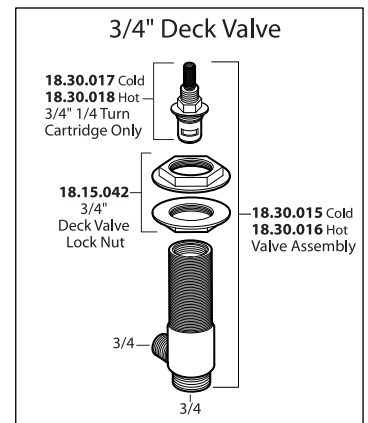

Parts List

Widespread Lavatory Set

Handles

Roman and Wall Spouts

JBM 1-16-06
REV C