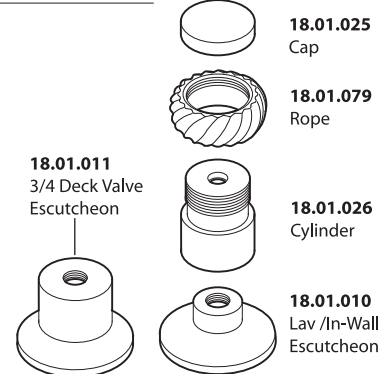

Parts List

Widespread Lavatory Set

Handles

Roman and Wall Spouts

JBM 1-16-06
REV C